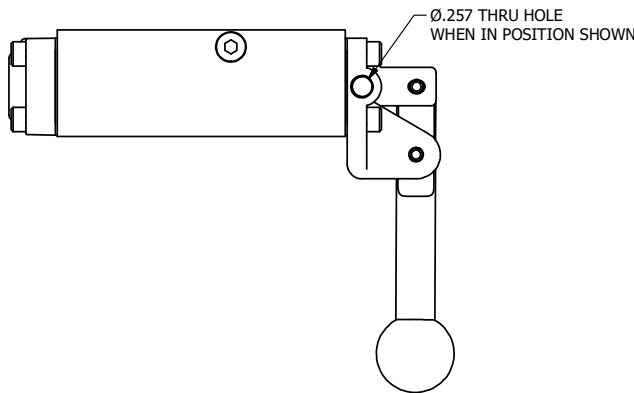

4

3

2

1

B

B

Ø.257 THRU HOLE  
WHEN IN POSITION SHOWN

A

A

1/4" NPTF PORTS  
5-PLACES

4

3

2

A

A

**AAA**  
PRODUCTS  
INTERNATIONAL

**AAA PRODUCTS  
INTERNATIONAL**  
7114 Harry Hines Blvd  
Dallas, TX 75235

TITLE: 1/4" NAMUR, LEVER, 3 POS,  
SPR CTR, REGEN CTR SPL, BR & SS,  
RED KNOB, LOCKOUT B

DRAWING NO.:  
DIM\_ZNHY2DJLO

THE INFORMATION CONTAINED WITHIN THIS DOCUMENT IS PROPRIETARY TO AAA PRODUCTS AND MAY NOT BE DISCLOSED WITHOUT PRIOR WRITTEN CONSENT