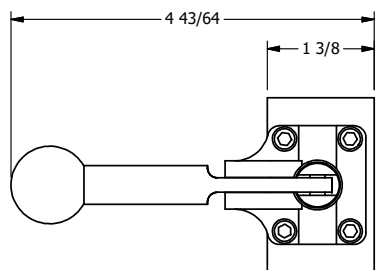

4

3

2

1

B

B

Ø.257 THRU HOLE  
WHEN IN POSITION SHOWN

A

A

1/4" NPTF PORTS  
5-PLACES

4

3

2

A

A

**AAA**  
PRODUCTS  
INTERNATIONAL

**AAA PRODUCTS  
INTERNATIONAL**  
7114 Harry Hines Blvd  
Dallas, TX 75235

TITLE: 1/4" NAMUR, LEVER, 3 POS,  
SPR CTR, REGEN CTR SPL, BR & SS,  
RED KNOB, LOCKOUT B

DRAWING NO.:  
DIM\_ZNHY2DJLO

THE INFORMATION CONTAINED WITHIN THIS DOCUMENT IS PROPRIETARY TO AAA PRODUCTS AND MAY NOT BE DISCLOSED WITHOUT PRIOR WRITTEN CONSENT