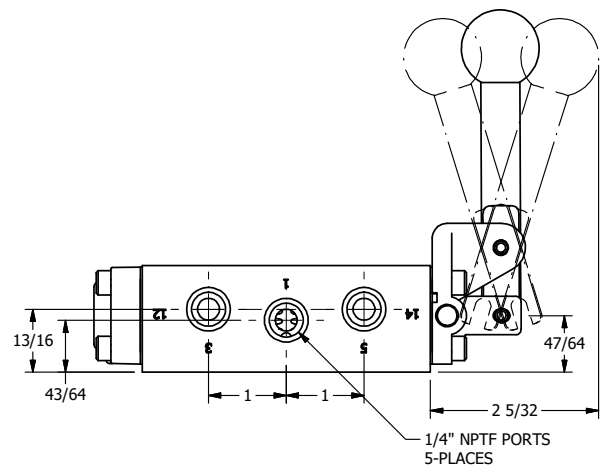

4

3

2

1

B

B

Ø.257 THRU HOLE  
WHEN IN POSITION SHOWN

A

A

1/4" NPTF PORTS  
5-PLACES

4

3

2

A

A

**AAA**  
PRODUCTS  
INTERNATIONAL

**AAA PRODUCTS  
INTERNATIONAL**  
7114 Harry Hines Blvd  
Dallas, TX 75235

TITLE: 1/4" NAMUR, LEVER, 3 POS,  
SPR CTR, REGEN CTR SPL, BR & SS,  
RED KNOB, LOCKOUT B

DRAWING NO.:  
DIM\_ZNHY2DJLO

THE INFORMATION CONTAINED WITHIN THIS DOCUMENT IS PROPRIETARY TO AAA PRODUCTS AND MAY NOT BE DISCLOSED WITHOUT PRIOR WRITTEN CONSENT