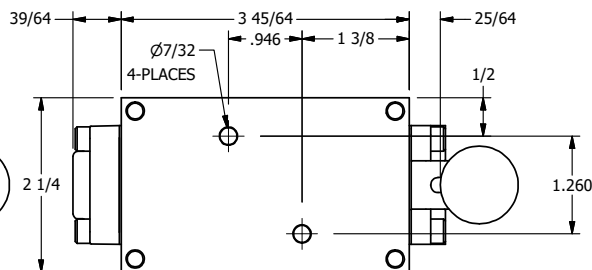

4

3

2

1

B

B

Ø.257 THRU HOLE  
WHEN IN POSITION SHOWN

A

A

1/4" NPTF PORTS  
5-PLACES

4

3

2

A

A

**AAA**  
PRODUCTS  
INTERNATIONAL

**AAA PRODUCTS  
INTERNATIONAL**  
7114 Harry Hines Blvd  
Dallas, TX 75235

TITLE: 1/4" NAMUR, LEVER, 3 POS,  
SPR CTR, REGEN CTR SPL, BR & SS,  
RED KNOB, LOCKOUT B

DRAWING NO.:  
DIM\_ZNHY2DJLO

THE INFORMATION CONTAINED WITHIN THIS DOCUMENT IS PROPRIETARY TO AAA PRODUCTS AND MAY NOT BE DISCLOSED WITHOUT PRIOR WRITTEN CONSENT