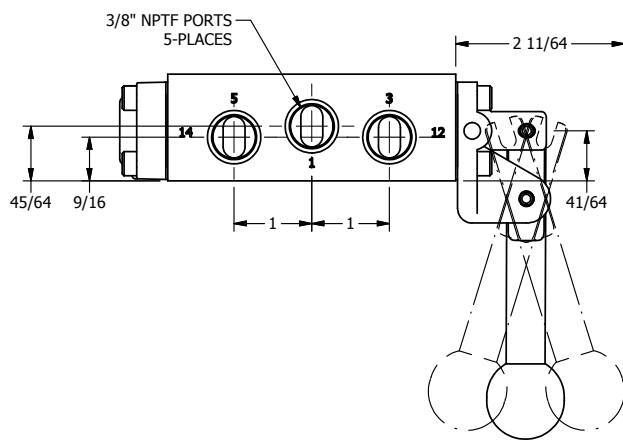

**AAA**  
PRODUCTS  
INTERNATIONAL

**AAA PRODUCTS INTERNATIONAL**  
7114 Harry Hines Blvd  
Dallas, TX 75235

TITLE: 3/8" SIDE PORT, LEVER, 3 POS,  
SPR CTR, LEVER SHFT, CLSD CTR SPL,  
BRASS & STAINLESS, 180D LEVER

DRAWING NO.:  
DIM\_ZHY3T

4

3

2

1

↑

THE INFORMATION CONTAINED WITHIN THIS DOCUMENT IS PROPRIETARY TO AAA PRODUCTS AND MAY NOT BE DISCLOSED WITHOUT PRIOR WRITTEN CONSENT