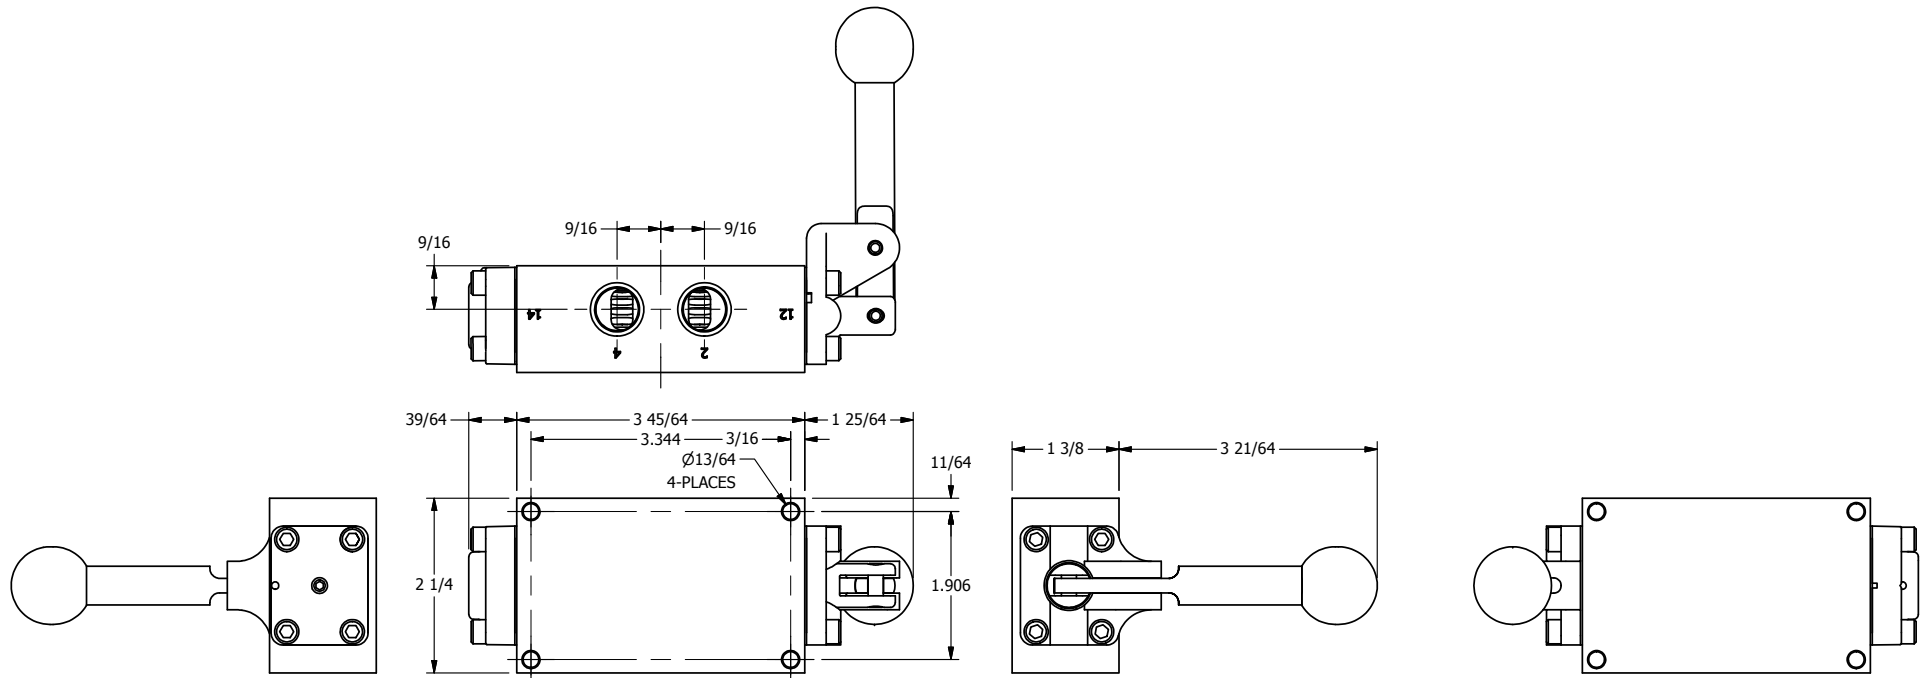

**AAA**  
PRODUCTS  
INTERNATIONAL

**AAA PRODUCTS INTERNATIONAL**  
7114 Harry Hines Blvd  
Dallas, TX 75235

TITLE: 3/8" SIDE PORT, LEVER, 3 POS,  
SPR CTR, LEVER SHFT, CLSD CTR SPL,  
BRASS & STAINLESS, 180D LEVER

DRAWING NO.:  
DIM\_ZHY3T

4

3

2

1

↑

THE INFORMATION CONTAINED WITHIN THIS DOCUMENT IS PROPRIETARY TO AAA PRODUCTS AND MAY NOT BE DISCLOSED WITHOUT PRIOR WRITTEN CONSENT