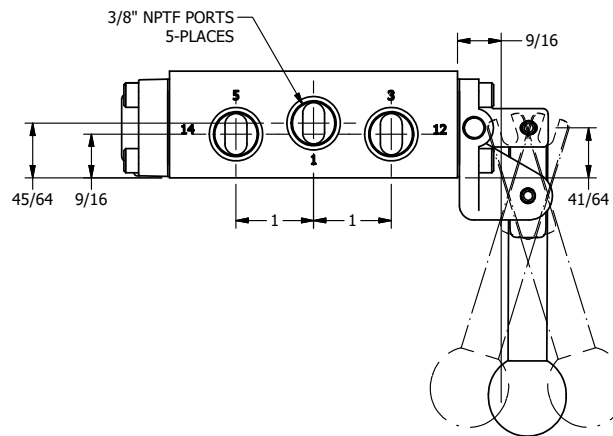

AAA
PRODUCTS
INTERNATIONAL

**AAA PRODUCTS
INTERNATIONAL**
7114 Harry Hines Blvd
Dallas, TX 75235

TITLE: 3/8" SIDE PORT, LEVER, 3 POS,
SPR CLSD CTR, BRASS & SS,
LOCKOUT B, 180D LVR

DRAWING NO.:
DIM_ZHY3LOT