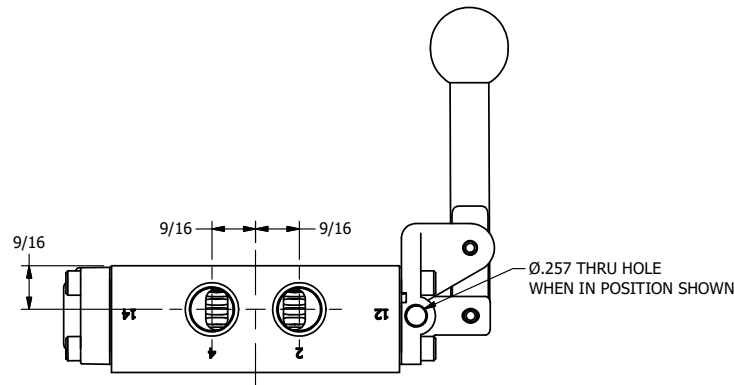

4

3

2

1

B

B

A

A

AAA
PRODUCTS
INTERNATIONAL

**AAA PRODUCTS
INTERNATIONAL**
7114 Harry Hines Blvd
Dallas, TX 75235

TITLE: 3/8" SIDE PORT, LEVER, 3 POS,
SPR CLSD CTR, BRASS & SS,
LOCKOUT B, 180D LVR

DRAWING NO.:
DIM_ZHY3LOT

4

3

2

1

A

A

THE INFORMATION CONTAINED WITHIN THIS DOCUMENT IS PROPRIETARY TO AAA PRODUCTS AND MAY NOT BE DISCLOSED WITHOUT PRIOR WRITTEN CONSENT