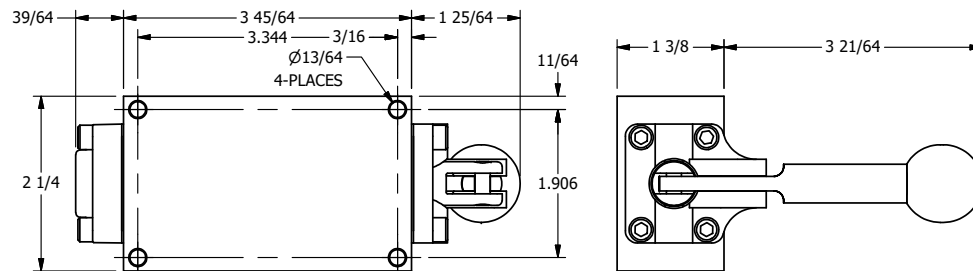

4

3

2

1

B

B

A

A

AAA
PRODUCTS
INTERNATIONAL

**AAA PRODUCTS
INTERNATIONAL**
7114 Harry Hines Blvd
Dallas, TX 75235

TITLE: 3/8" SIDE PORT, LEVER, 3 POS,
SPR CLSD CTR, BRASS & SS,
LOCKOUT B, 180D LVR

DRAWING NO.:
DIM_ZHY3LOT

4

3

2

1

A

A

THE INFORMATION CONTAINED WITHIN THIS DOCUMENT IS PROPRIETARY TO AAA PRODUCTS AND MAY NOT BE DISCLOSED WITHOUT PRIOR WRITTEN CONSENT