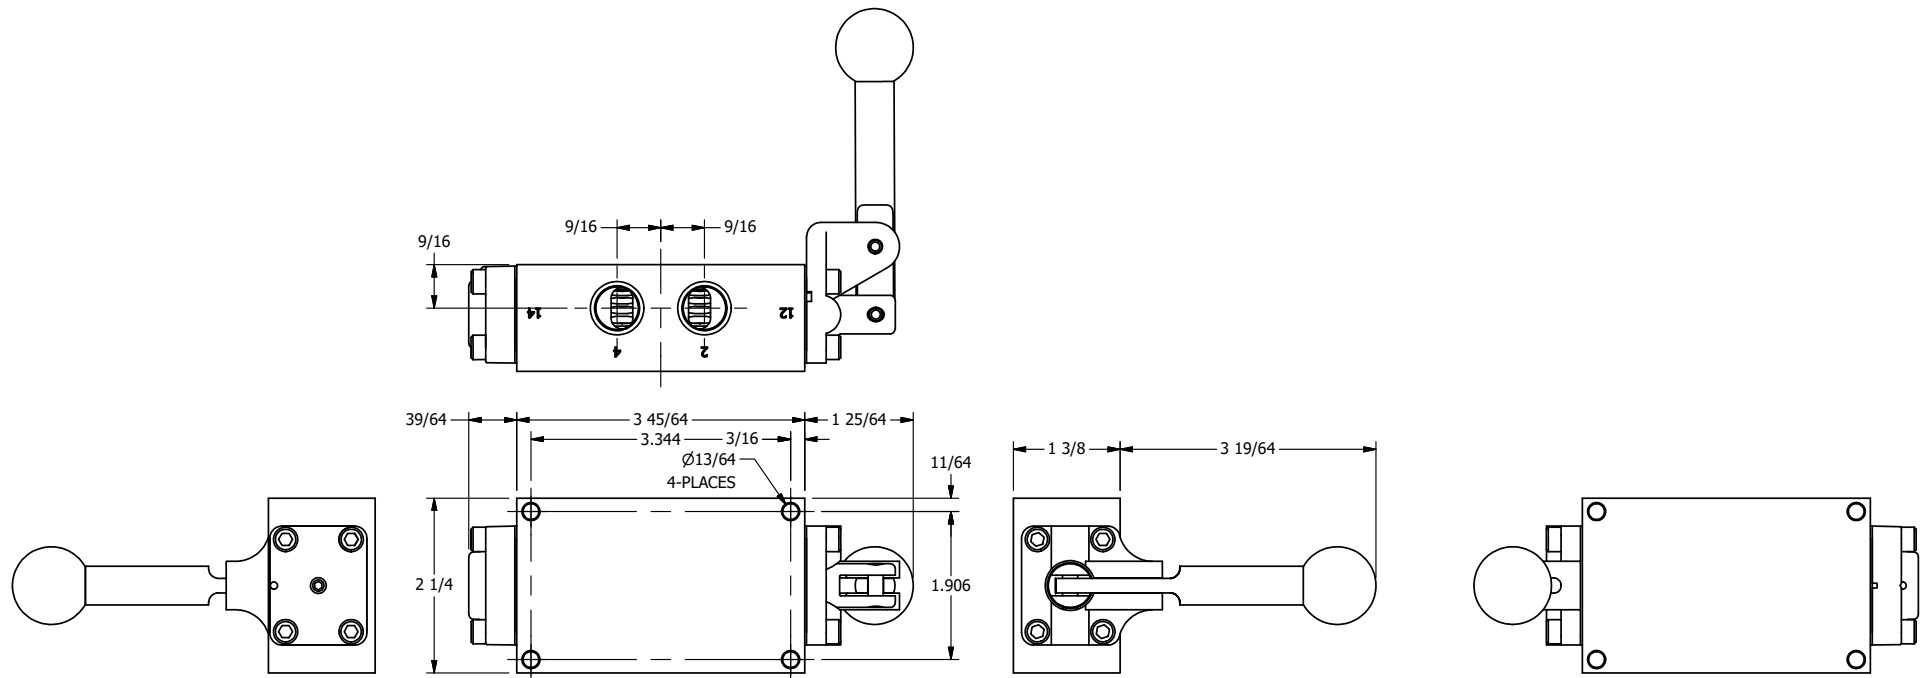

4

3

2

1

B

B

A

A

AAA
PRODUCTS
INTERNATIONAL

**AAA PRODUCTS
INTERNATIONAL**
7114 Harry Hines Blvd
Dallas, TX 75235

TITLE: 3/8" SIDE PORT, LEVER, 3 POS,
SPR CLSD CTR, BRASS & SS,
RED KNOB, 180D LVR

DRAWING NO.:
DIM_ZHY3JT

4

3

2

1

THE INFORMATION CONTAINED WITHIN THIS DOCUMENT IS PROPRIETARY TO AAA PRODUCTS AND MAY NOT BE DISCLOSED WITHOUT PRIOR WRITTEN CONSENT