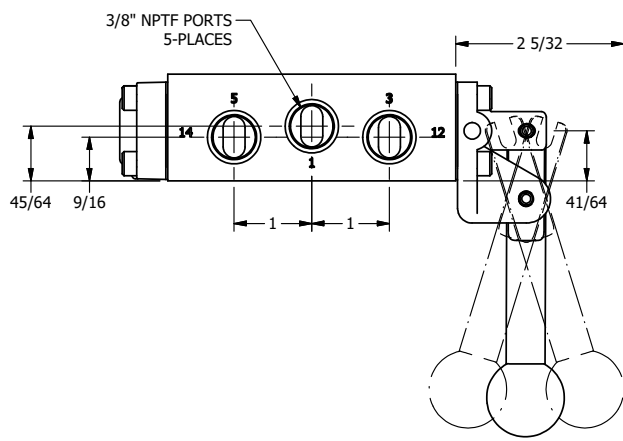

AAA
PRODUCTS
INTERNATIONAL

**AAA PRODUCTS
INTERNATIONAL**
7114 Harry Hines Blvd
Dallas, TX 75235

TITLE: 3/8" SIDE PORT, LEVER, 3 POS,
SPR CLSD CTR, BRASS & SS,
RED KNOB, 180D LVR

DRAWING NO.:
DIM_ZHY3JT

4