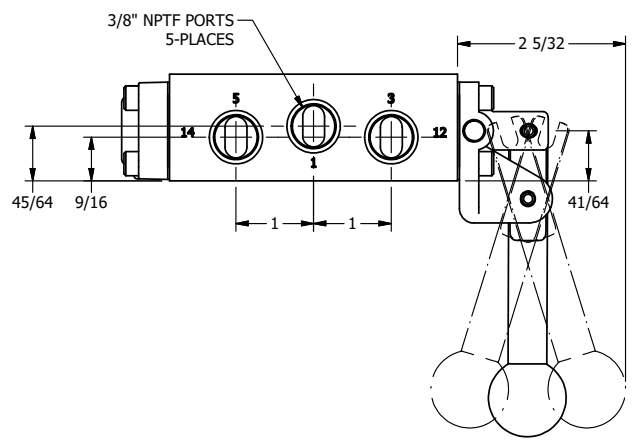

AAA
PRODUCTS
INTERNATIONAL

AAA PRODUCTS INTERNATIONAL
7114 Harry Hines Blvd
Dallas, TX 75235

TITLE: 3/8" SIDE PORT, LEVER, 3 POS,
SPR CLSD CTR, BRASS & SS,
RED KNOB, LOCKOUT B, 180D LVR

DRAWING NO.:
DIM_ZHY3JLOT