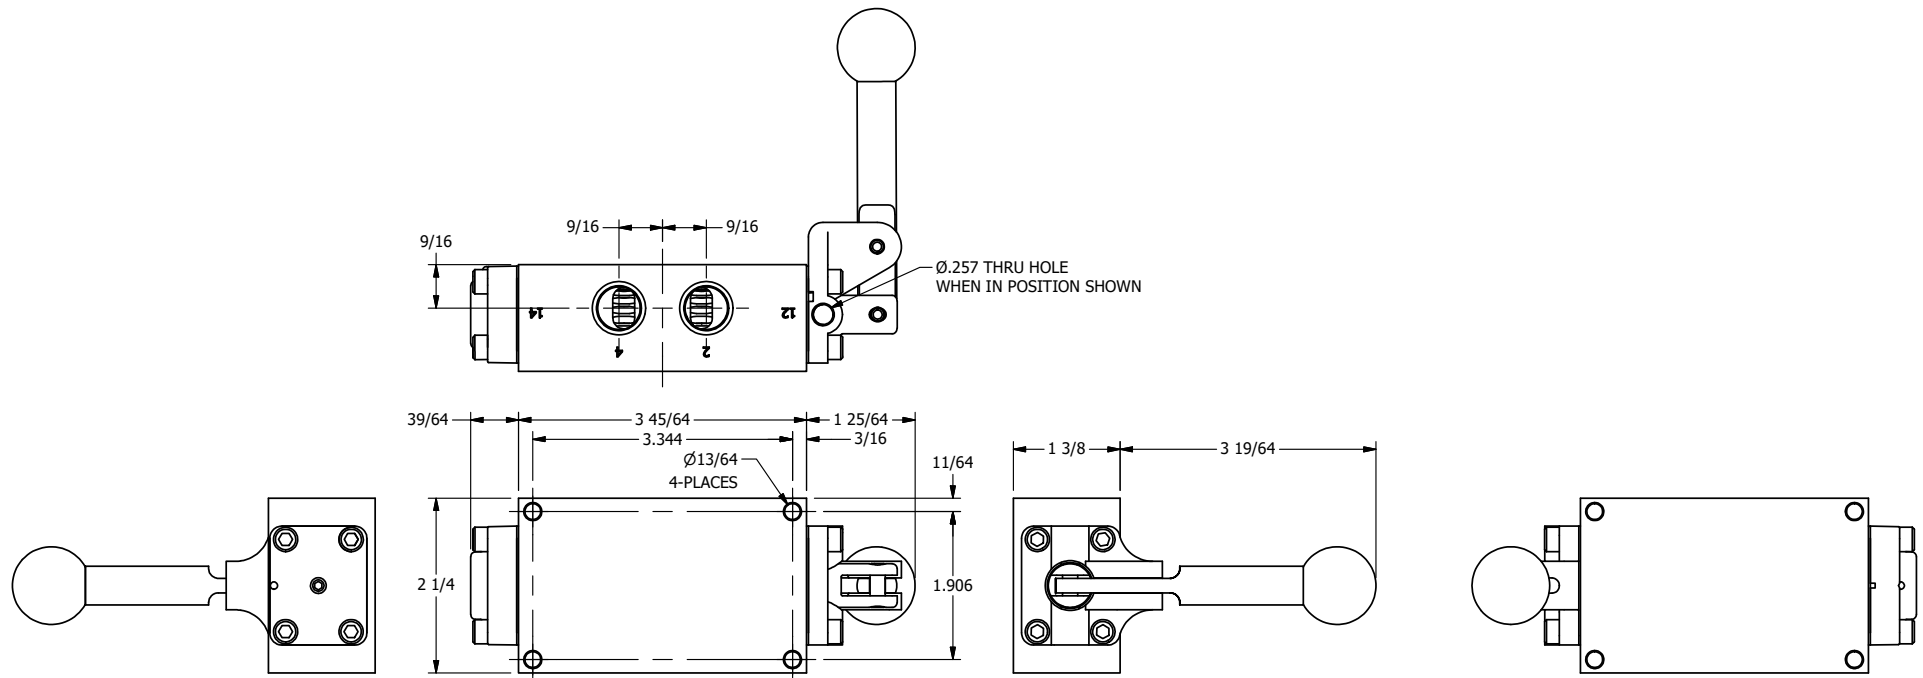

4

3

2

1

B

B

A

A

AAA
PRODUCTS
INTERNATIONAL

AAA PRODUCTS INTERNATIONAL
7114 Harry Hines Blvd
Dallas, TX 75235

TITLE: 3/8" SIDE PORT, LEVER, 3 POS,
SPR CLSD CTR, BRASS & SS,
RED KNOB, LOCKOUT B, 180D LVR

DRAWING NO.:
DIM_ZHY3JLOT

4

3

2

1

THE INFORMATION CONTAINED WITHIN THIS DOCUMENT IS PROPRIETARY TO AAA PRODUCTS AND MAY NOT BE DISCLOSED WITHOUT PRIOR WRITTEN CONSENT