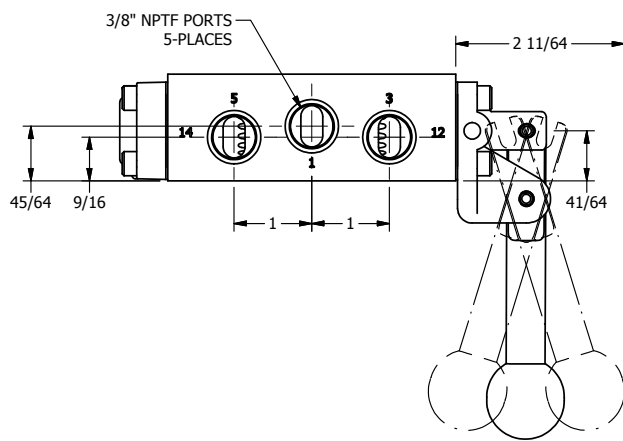

AAA
PRODUCTS
INTERNATIONAL

**AAA PRODUCTS
INTERNATIONAL**
7114 Harry Hines Blvd
Dallas, TX 75235

TITLE: 3/8" SIDE PORT, LEVER, 3 POS,
SPR CTR, LEVER SHFT, FLOAT CTR SPL,
BRASS & STAINLESS, 180D LEVER

DRAWING NO.:
DIM_ZHY3GT