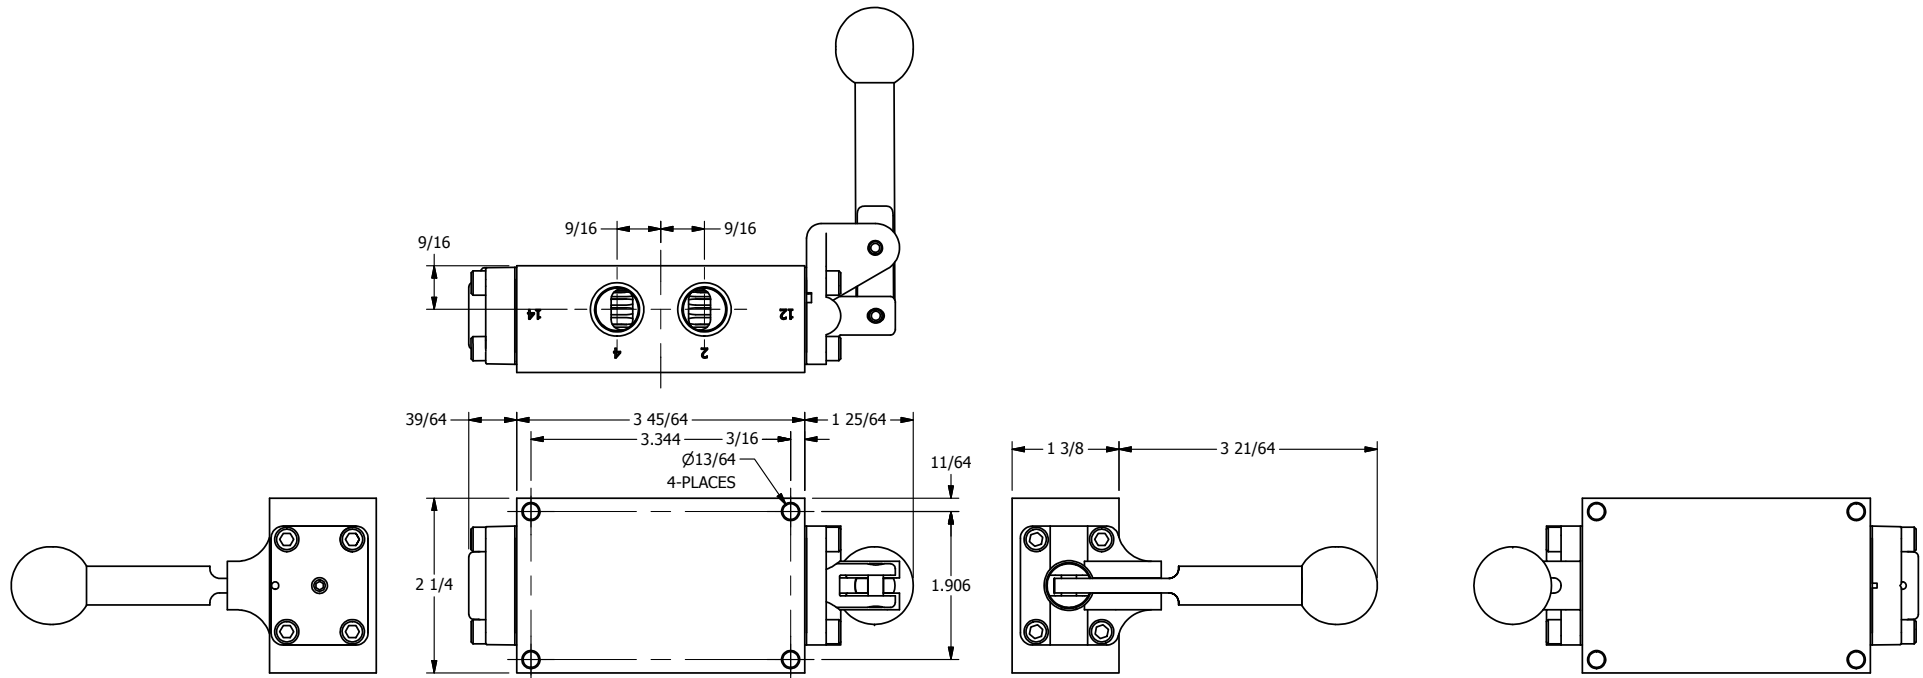

4

3

2

1

B

B

A

A

AAA
PRODUCTS
INTERNATIONAL

**AAA PRODUCTS
INTERNATIONAL**
7114 Harry Hines Blvd
Dallas, TX 75235

TITLE: 3/8" SIDE PORT, LEVER, 3 POS,
SPR CTR, LEVER SHFT, FLOAT CTR SPL,
BRASS & STAINLESS, 180D LEVER

DRAWING NO.:
DIM_ZHY3GT

4

3

2

1

THE INFORMATION CONTAINED WITHIN THIS DOCUMENT IS PROPRIETARY TO AAA PRODUCTS AND MAY NOT BE DISCLOSED WITHOUT PRIOR WRITTEN CONSENT