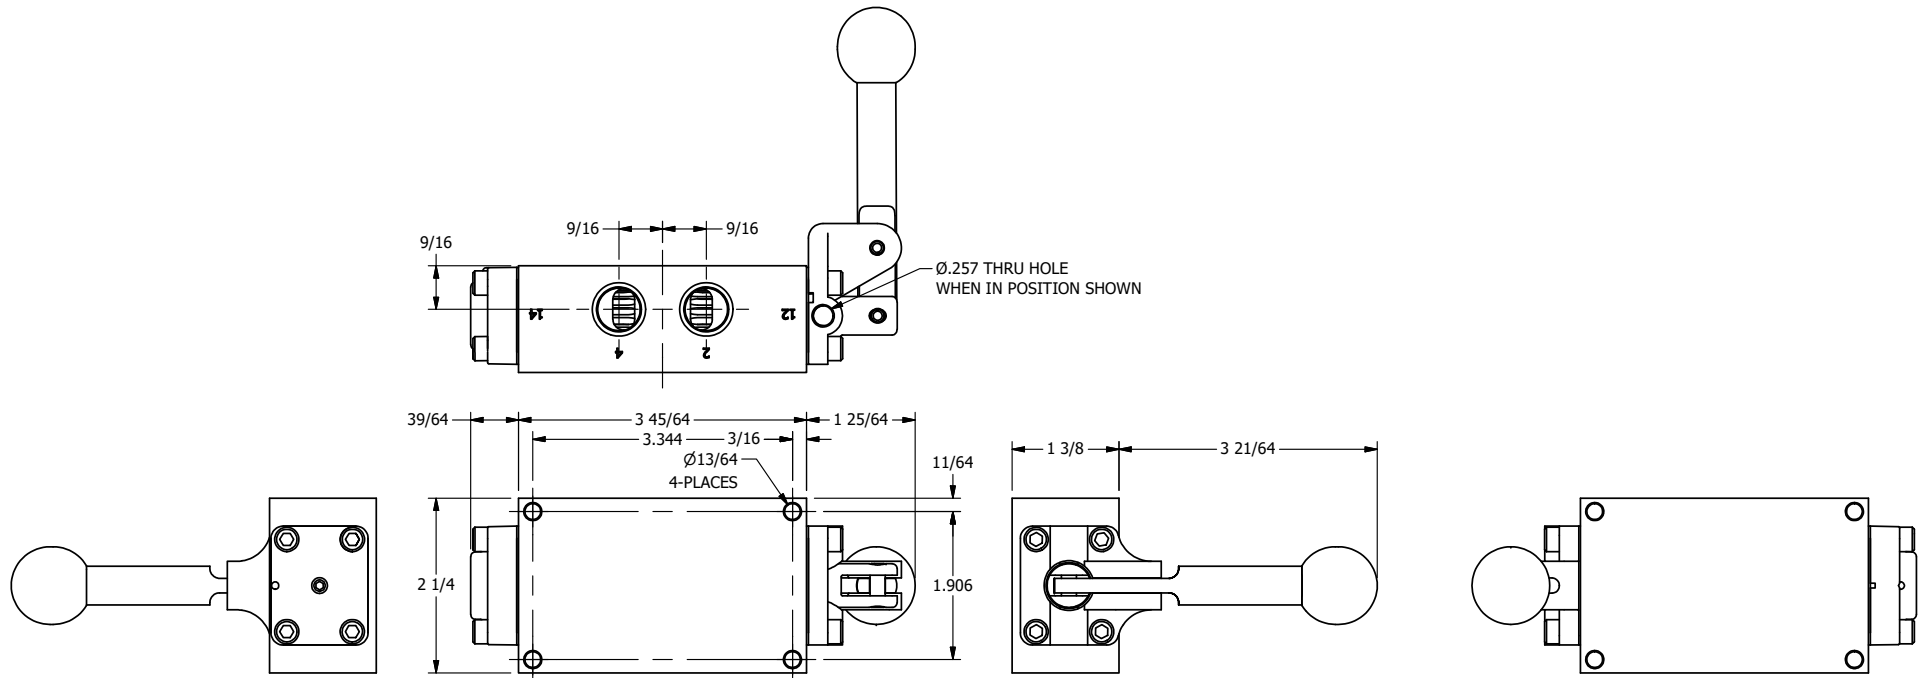

**AAA**  
PRODUCTS  
INTERNATIONAL

**AAA PRODUCTS INTERNATIONAL**  
7114 Harry Hines Blvd  
Dallas, TX 75235

TITLE: 3/8" SIDE PORT, LEVER, 3 POS,  
SPR FLOAT CTR, BRASS & SS,  
LOCKOUT B, 180D LVR

DRAWING NO.:  
DIM\_ZHY3GLOT