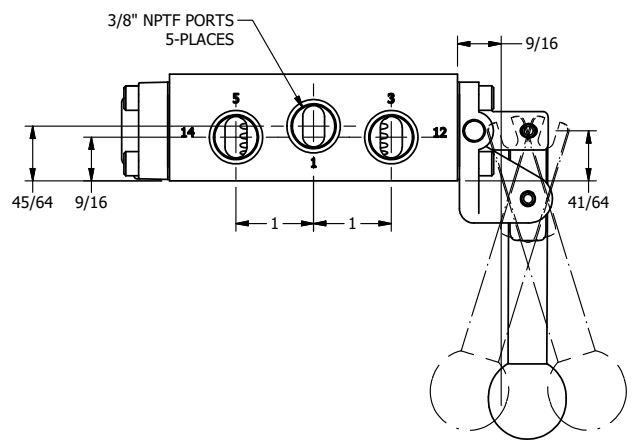

**AAA**  
PRODUCTS  
INTERNATIONAL

**AAA PRODUCTS INTERNATIONAL**  
7114 Harry Hines Blvd  
Dallas, TX 75235

TITLE: 3/8" SIDE PORT, LEVER, 3 POS,  
SPR FLOAT CTR, BRASS & SS,  
LOCKOUT B, 180D LVR

DRAWING NO.:  
DIM\_ZHY3GLOT