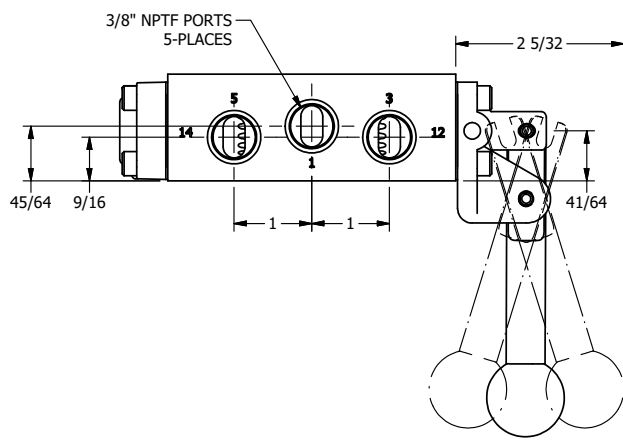

**AAA**  
PRODUCTS  
INTERNATIONAL

**AAA PRODUCTS  
INTERNATIONAL**  
7114 Harry Hines Blvd  
Dallas, TX 75235

TITLE: 3/8" SIDE PORT, LEVER, 3 POS,  
SPR FLOAT CTR, BRASS & SS,  
RED KNOB, 180D LVR

DRAWING NO.:  
DIM\_ZHY3GJT