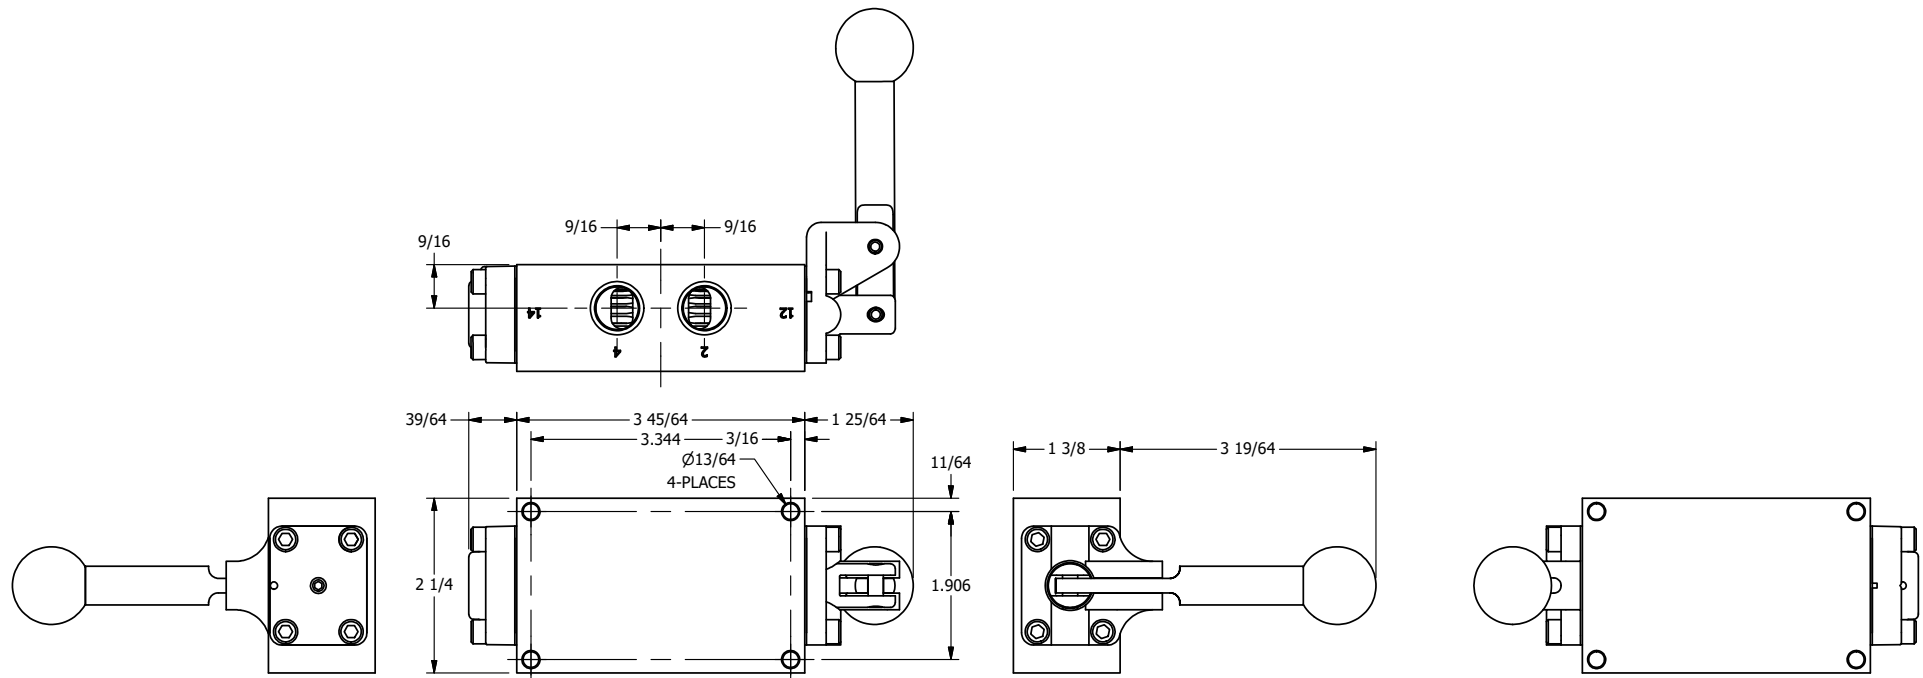

4

3

2

1

B

B

A

A

AAA
PRODUCTS
INTERNATIONAL

**AAA PRODUCTS
INTERNATIONAL**
7114 Harry Hines Blvd
Dallas, TX 75235

TITLE: 3/8" SIDE PORT, LEVER, 3 POS,
SPR FLOAT CTR, BRASS & SS,
RED KNOB, 180D LVR

DRAWING NO.:
DIM_ZHY3GJT

4

3

2

1

THE INFORMATION CONTAINED WITHIN THIS DOCUMENT IS PROPRIETARY TO AAA PRODUCTS AND MAY NOT BE DISCLOSED WITHOUT PRIOR WRITTEN CONSENT