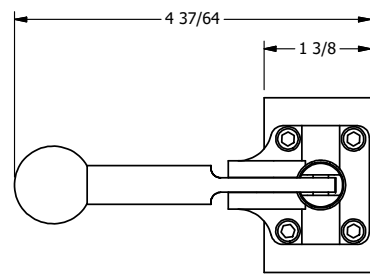

4

3

2

1

AAA
PRODUCTS
INTERNATIONAL

AAA PRODUCTS INTERNATIONAL
7114 Harry Hines Blvd
Dallas, TX 75235

TITLE: 3/8" SIDE PORT, LEVER, 3 POS,
SPR CTR, FLOAT CTR SPL, BR & SS,
RED KNOB, LOCKOUT B

DRAWING NO.:
DIM_ZHY3GJLO