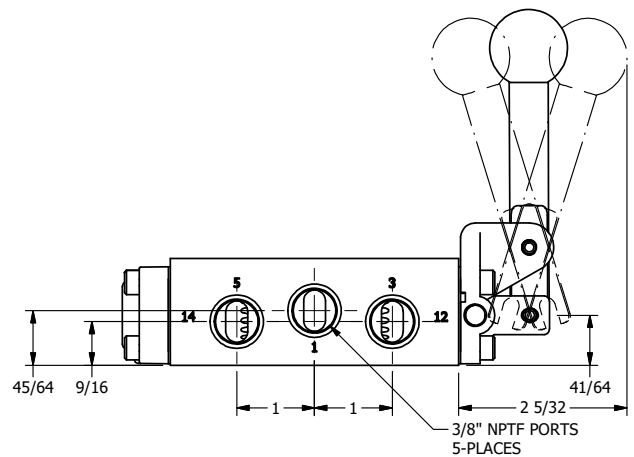

4

3

2

1

AAA
PRODUCTS
INTERNATIONAL

AAA PRODUCTS INTERNATIONAL
7114 Harry Hines Blvd
Dallas, TX 75235

TITLE: 3/8" SIDE PORT, LEVER, 3 POS,
SPR CTR, FLOAT CTR SPL, BR & SS,
RED KNOB, LOCKOUT B

DRAWING NO.:
DIM_ZHY3GJLO