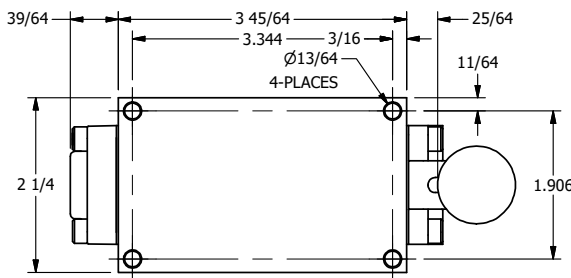

4

3

2

1

AAA
PRODUCTS
INTERNATIONAL

AAA PRODUCTS INTERNATIONAL
7114 Harry Hines Blvd
Dallas, TX 75235

TITLE: 3/8" SIDE PORT, LEVER, 3 POS,
SPR CTR, FLOAT CTR SPL, BR & SS,
RED KNOB, LOCKOUT B

DRAWING NO.:
DIM_ZHY3GJLO