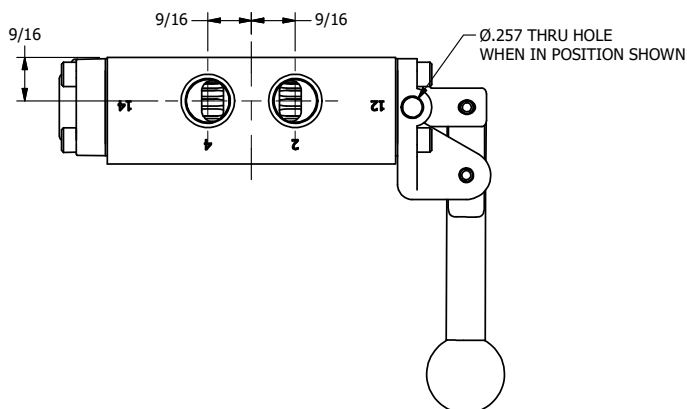

4

3

2

1

AAA
PRODUCTS
INTERNATIONAL

AAA PRODUCTS INTERNATIONAL
7114 Harry Hines Blvd
Dallas, TX 75235

TITLE: 3/8" SIDE PORT, LEVER, 3 POS,
SPR CTR, FLOAT CTR SPL, BR & SS,
RED KNOB, LOCKOUT B

DRAWING NO.:
DIM_ZHY3GJLO