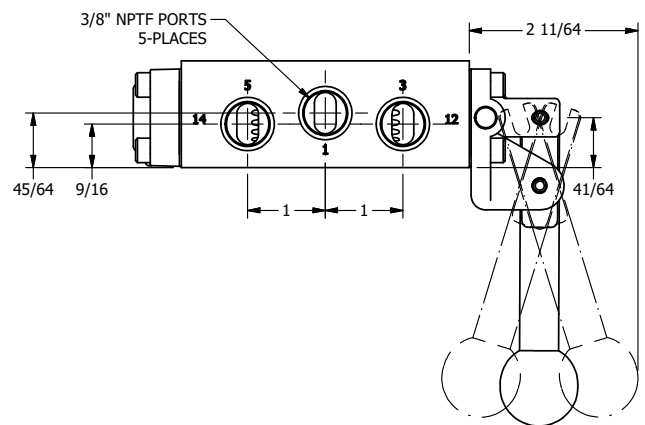

4

3

2

1

B

B

A

A

4

3

2

1

AAA
PRODUCTS
INTERNATIONAL

AAA PRODUCTS INTERNATIONAL
7114 Harry Hines Blvd
Dallas, TX 75235

TITLE: 3/8" SIDE PORT, LEVER, 3 POS,
SPR FLOAT CTR, BRASS & SS,
180D LVR, PINLOCK ABC

DRAWING NO.:
DIM_ZHY3GET

THE INFORMATION CONTAINED WITHIN THIS DOCUMENT IS PROPRIETARY TO AAA PRODUCTS AND MAY NOT BE DISCLOSED WITHOUT PRIOR WRITTEN CONSENT