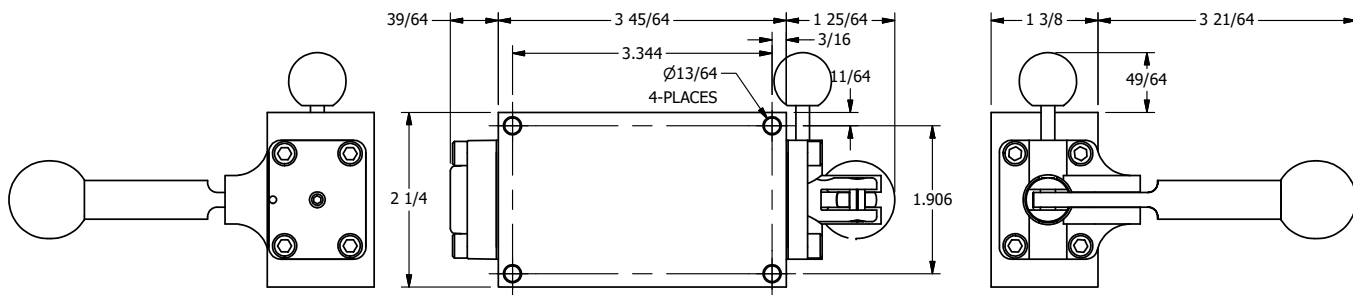

4

3

2

1

B

B

A

A

4

3

2

1

**AAA**  
PRODUCTS  
INTERNATIONAL

**AAA PRODUCTS INTERNATIONAL**  
7114 Harry Hines Blvd  
Dallas, TX 75235

TITLE: 3/8" SIDE PORT, LEVER, 3 POS,  
SPR FLOAT CTR, BRASS & SS,  
180D LVR, PINLOCK ABC