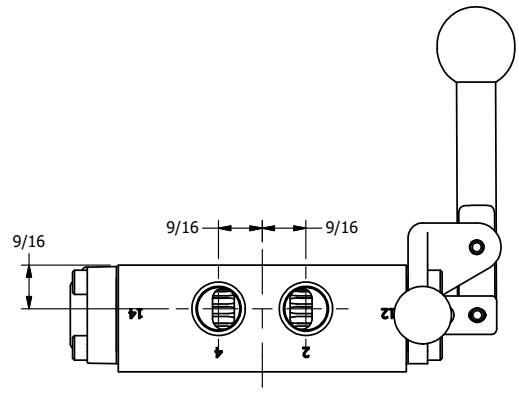

4

3

2

1

B

B

A

A

4

3

2

1

AAA
PRODUCTS
INTERNATIONAL

AAA PRODUCTS INTERNATIONAL
7114 Harry Hines Blvd
Dallas, TX 75235

TITLE: 3/8" SIDE PORT, LEVER, 3 POS,
SPR FLOAT CTR, BRASS & SS,
180D LVR, PINLOCK ABC

DRAWING NO.:
DIM_ZHY3GET

THE INFORMATION CONTAINED WITHIN THIS DOCUMENT IS PROPRIETARY TO AAA PRODUCTS AND MAY NOT BE DISCLOSED WITHOUT PRIOR WRITTEN CONSENT