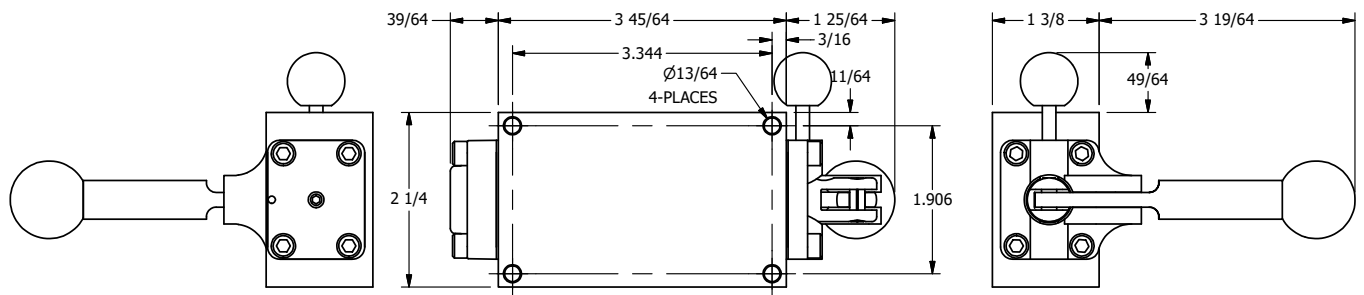

4

3

2

1

B

B

AAA
PRODUCTS
INTERNATIONAL

**AAA PRODUCTS
INTERNATIONAL**
7114 Harry Hines Blvd
Dallas, TX 75235

TITLE: 3/8" SIDE PORT, LEVER, 3 POS,
SPR FLOAT CTR, BRASS & SS,
PINLOCK ABC, RED KNOB, 180D LVR

DRAWING NO.:
DIM_ZHY3GEJT

4

3

2

1

A

A

THE INFORMATION CONTAINED WITHIN THIS DOCUMENT IS PROPRIETARY TO AAA PRODUCTS AND MAY NOT BE DISCLOSED WITHOUT PRIOR WRITTEN CONSENT