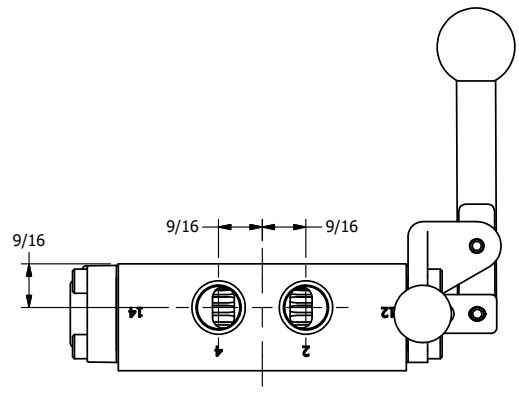

4

3

2

1

B

B

AAA
PRODUCTS
INTERNATIONAL

**AAA PRODUCTS
INTERNATIONAL**
7114 Harry Hines Blvd
Dallas, TX 75235

TITLE: 3/8" SIDE PORT, LEVER, 3 POS,
SPR FLOAT CTR, BRASS & SS,
PINLOCK ABC, RED KNOB, 180D LVR

DRAWING NO.:
DIM_ZHY3GEJT

4

3

2

1

A

A

THE INFORMATION CONTAINED WITHIN THIS DOCUMENT IS PROPRIETARY TO AAA PRODUCTS AND MAY NOT BE DISCLOSED WITHOUT PRIOR WRITTEN CONSENT