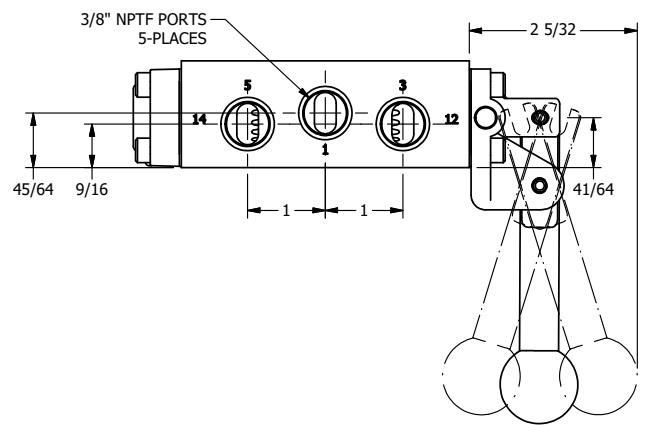

4

3

2

1

B

B

AAA
PRODUCTS
INTERNATIONAL

**AAA PRODUCTS
INTERNATIONAL**
7114 Harry Hines Blvd
Dallas, TX 75235

TITLE: 3/8" SIDE PORT, LEVER, 3 POS,
SPR FLOAT CTR, BRASS & SS,
PINLOCK ABC, RED KNOB, 180D LVR

DRAWING NO.:
DIM_ZHY3GEJT

4

3

2

1

A

A

THE INFORMATION CONTAINED WITHIN THIS DOCUMENT IS PROPRIETARY TO AAA PRODUCTS AND MAY NOT BE DISCLOSED WITHOUT PRIOR WRITTEN CONSENT