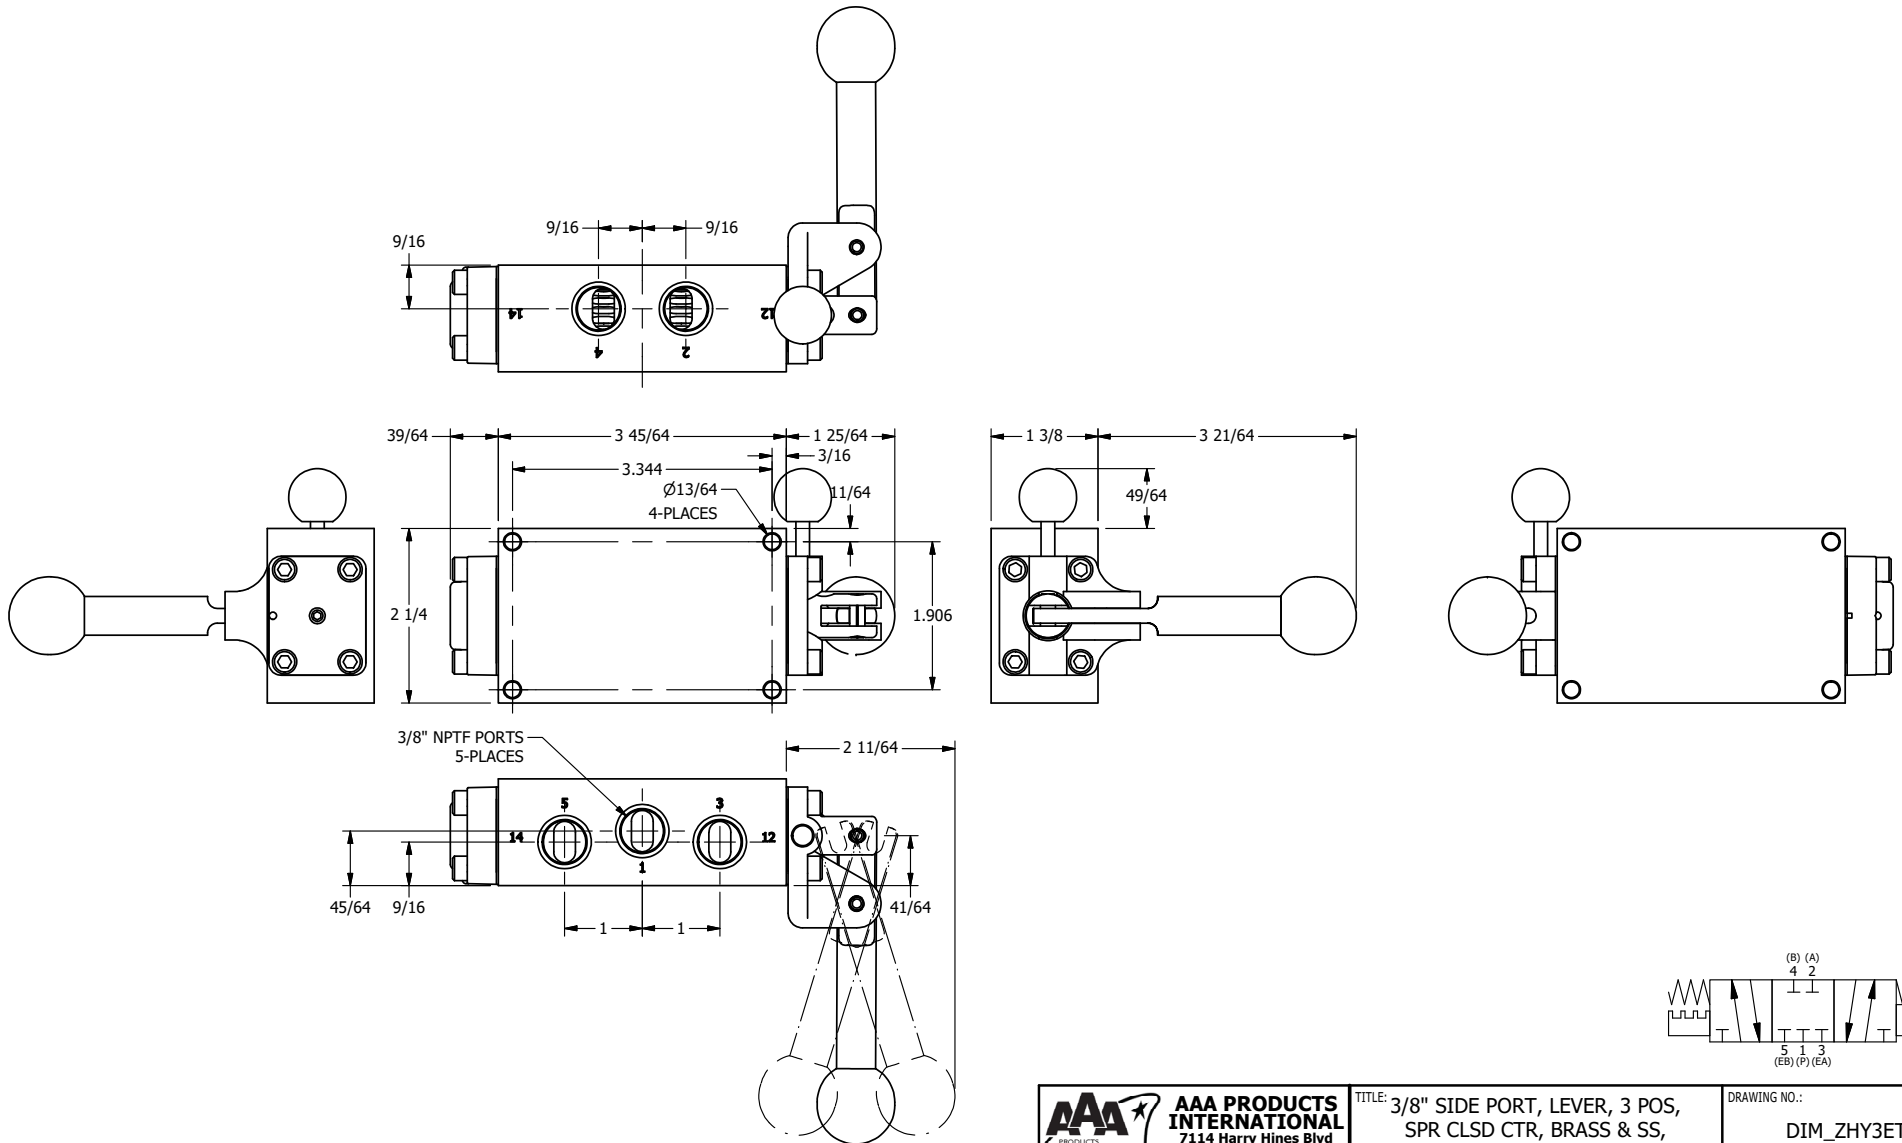

AAA
PRODUCTS
INTERNATIONAL

**AAA PRODUCTS
INTERNATIONAL**
7114 Harry Hines Blvd
Dallas, TX 75235

TITLE: 3/8" SIDE PORT, LEVER, 3 POS,
SPR CLSD CTR, BRASS & SS,
180D LVR, PINLOCK ABC

DRAWING NO.:
DIM_ZHY3ET