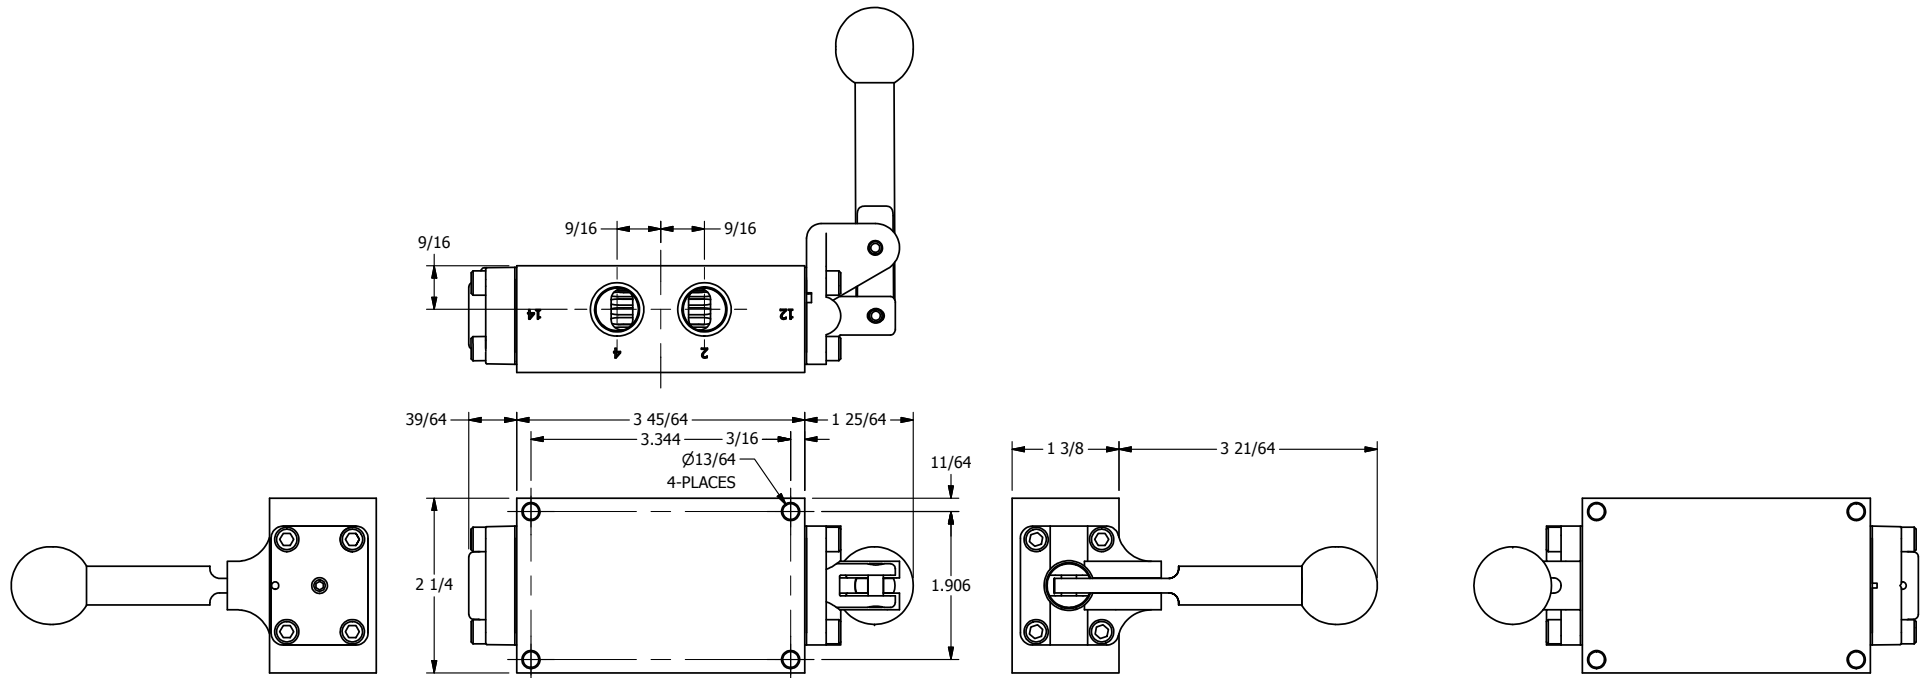

AAA
PRODUCTS
INTERNATIONAL

**AAA PRODUCTS
INTERNATIONAL**
7114 Harry Hines Blvd
Dallas, TX 75235

TITLE: 3/8" SIDE PORT, LEVER, 3 POS,
SPR CTR, LEVER SHFT, REGEN CTR SPL,
BRASS & STAINLESS, 180D LEVER

DRAWING NO.:
DIM_ZHY3TD