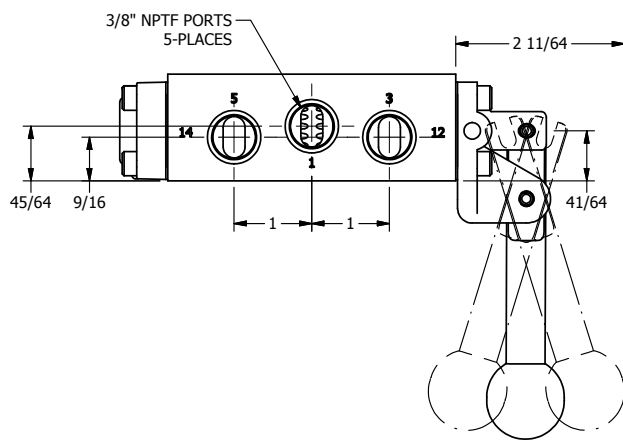

AAA
PRODUCTS
INTERNATIONAL

**AAA PRODUCTS
INTERNATIONAL**
7114 Harry Hines Blvd
Dallas, TX 75235

TITLE: 3/8" SIDE PORT, LEVER, 3 POS,
SPR CTR, LEVER SHFT, REGEN CTR SPL,
BRASS & STAINLESS, 180D LEVER

DRAWING NO.:
DIM_ZHY3TD