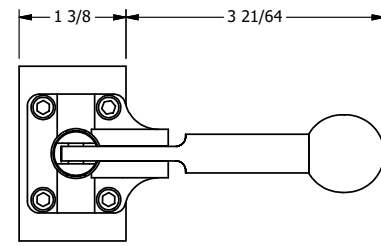

4

3

2

1

B

B

A

A

AAA
PRODUCTS
INTERNATIONAL

**AAA PRODUCTS
INTERNATIONAL**
7114 Harry Hines Blvd
Dallas, TX 75235

TITLE: 3/8" SIDE PORT, LEVER, 3 POS,
SPR REGEN CTR, BRASS & SS,
LOCKOUT B, 180D LVR

DRAWING NO.:
DIM_ZHY3DL0T