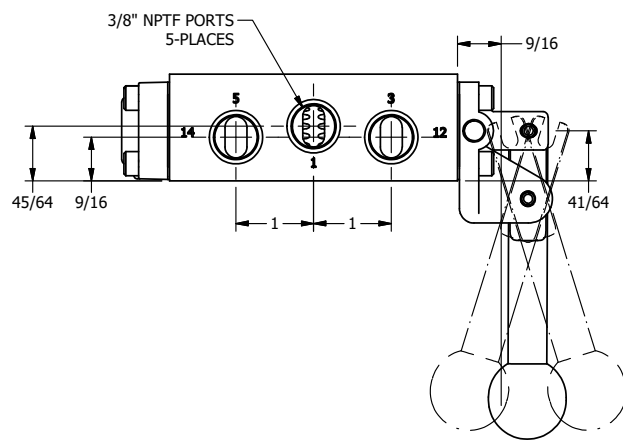

AAA
PRODUCTS
INTERNATIONAL

**AAA PRODUCTS
INTERNATIONAL**
7114 Harry Hines Blvd
Dallas, TX 75235

TITLE: 3/8" SIDE PORT, LEVER, 3 POS,
SPR REGEN CTR, BRASS & SS,
LOCKOUT B, 180D LVR

DRAWING NO.:
DIM_ZHY3DL0T