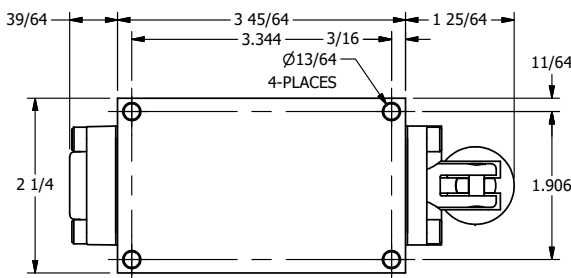

AAA
PRODUCTS
INTERNATIONAL

**AAA PRODUCTS
INTERNATIONAL**
7114 Harry Hines Blvd
Dallas, TX 75235

TITLE: 3/8" SIDE PORT, LEVER, 3 POS,
SPR REGEN CTR, BRASS & SS,
LOCKOUT B, 180D LVR

DRAWING NO.:
DIM_ZHY3DL0T