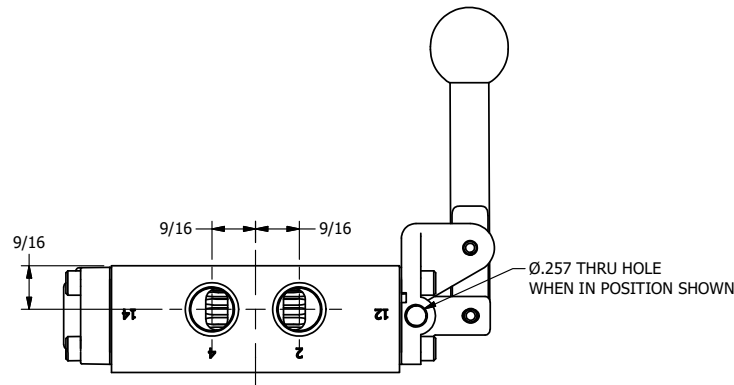

AAA
PRODUCTS
INTERNATIONAL

**AAA PRODUCTS
INTERNATIONAL**
7114 Harry Hines Blvd
Dallas, TX 75235

TITLE: 3/8" SIDE PORT, LEVER, 3 POS,
SPR REGEN CTR, BRASS & SS,
LOCKOUT B, 180D LVR

DRAWING NO.:
DIM_ZHY3DL0T