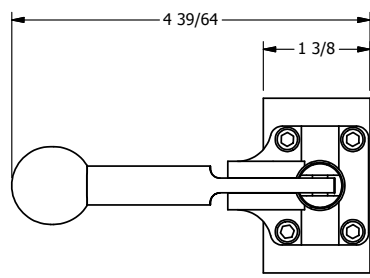

4

3

2

1

4

3

2

1

AAA
PRODUCTS
INTERNATIONAL

**AAA PRODUCTS
INTERNATIONAL**
7114 Harry Hines Blvd
Dallas, TX 75235

TITLE: 3/8" SIDE PORT, LEVER, 3 POS,
SPR CTR, LEVER SHFT, REGEN CTR SPL,
BRASS & STAINLESS, LOCKOUT B

PART NO.:
DIM_ZHY3DLO