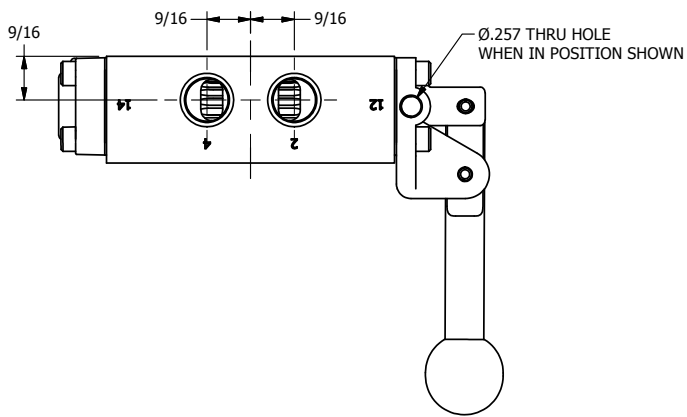

4

3

2

1

4

3

2

1

AAA
PRODUCTS
INTERNATIONAL

**AAA PRODUCTS
INTERNATIONAL**
7114 Harry Hines Blvd
Dallas, TX 75235

TITLE: 3/8" SIDE PORT, LEVER, 3 POS,
SPR CTR, LEVER SHFT, REGEN CTR SPL,
BRASS & STAINLESS, LOCKOUT B

PART NO.:
DIM_ZHY3DLO

THE INFORMATION CONTAINED WITHIN THIS DOCUMENT IS PROPRIETARY TO AAA PRODUCTS AND MAY NOT BE DISCLOSED WITHOUT PRIOR WRITTEN CONSENT