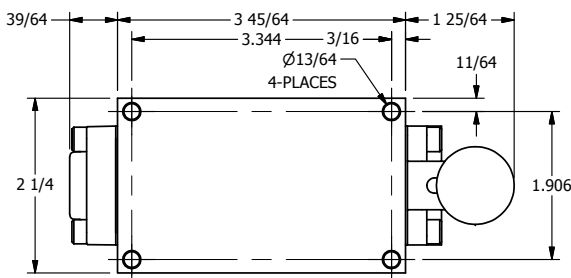

4

3

2

1

4

3

2

1

AAA
PRODUCTS
INTERNATIONAL

**AAA PRODUCTS
INTERNATIONAL**
7114 Harry Hines Blvd
Dallas, TX 75235

TITLE: 3/8" SIDE PORT, LEVER, 3 POS,
SPR CTR, LEVER SHFT, REGEN CTR SPL,
BRASS & STAINLESS, LOCKOUT B

PART NO.:
DIM_ZHY3DLO