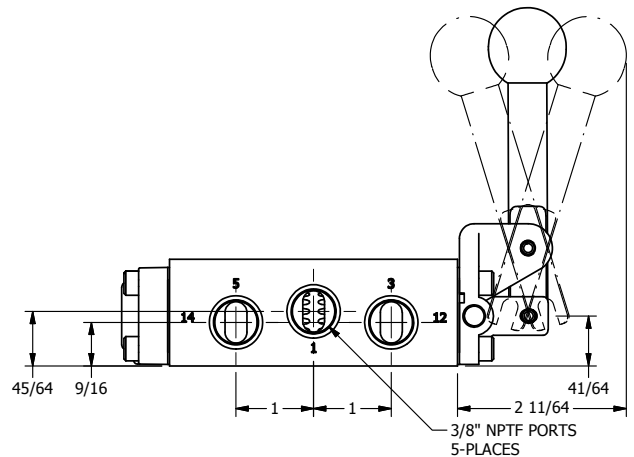

4

3

2

1

4

3

2

1

AAA
PRODUCTS
INTERNATIONAL

**AAA PRODUCTS
INTERNATIONAL**
7114 Harry Hines Blvd
Dallas, TX 75235

TITLE: 3/8" SIDE PORT, LEVER, 3 POS,
SPR CTR, LEVER SHFT, REGEN CTR SPL,
BRASS & STAINLESS, LOCKOUT B

PART NO.:
DIM_ZHY3DLO