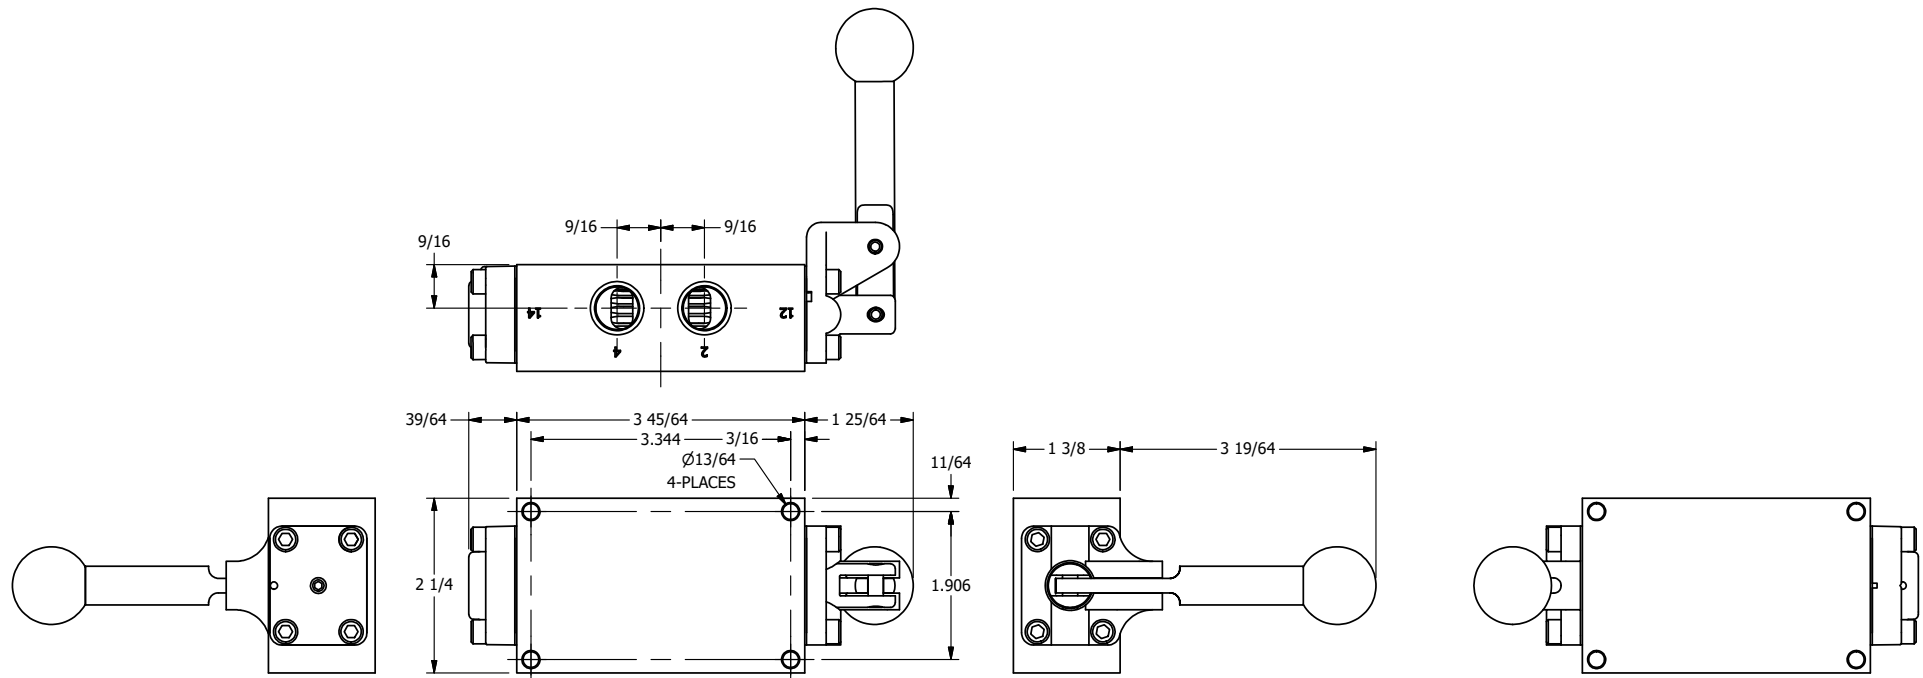

AAA
PRODUCTS
INTERNATIONAL

**AAA PRODUCTS
INTERNATIONAL**
7114 Harry Hines Blvd
Dallas, TX 75235

TITLE: 3/8" SIDE PORT, LEVER, 3 POS,
SPR REGEN CTR, BRASS & SS,
RED KNOB, 180D LVR

DRAWING NO.:
DIM_ZHY3DJT