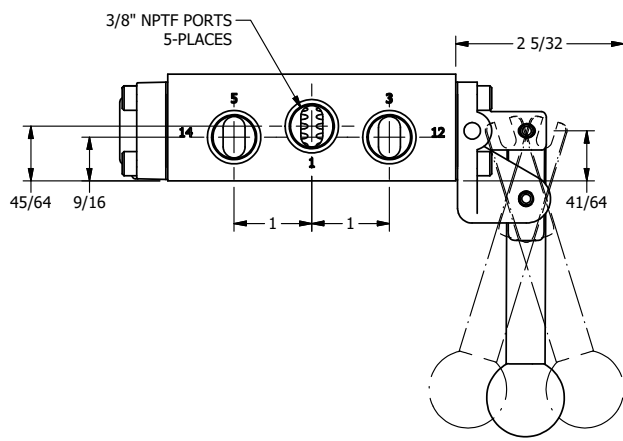

AAA
PRODUCTS
INTERNATIONAL

**AAA PRODUCTS
INTERNATIONAL**
7114 Harry Hines Blvd
Dallas, TX 75235

TITLE: 3/8" SIDE PORT, LEVER, 3 POS,
SPR REGEN CTR, BRASS & SS,
RED KNOB, 180D LVR

DRAWING NO.:
DIM_ZHY3DJT