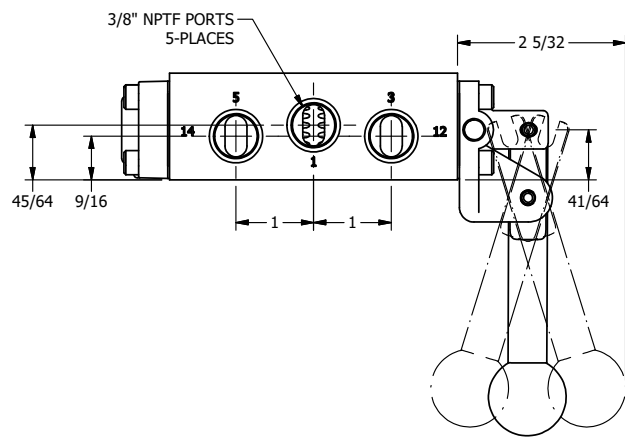

4

3

2

1

A

A

TITLE: 3/8" SIDE PORT, LEVER, 3 POS,
SPR REGEN CTR, BRASS & SS,
RED KNOB, LOCKOUT B, 180D LVR

DRAWING NO.:
DIM_ZHY3DJLOT