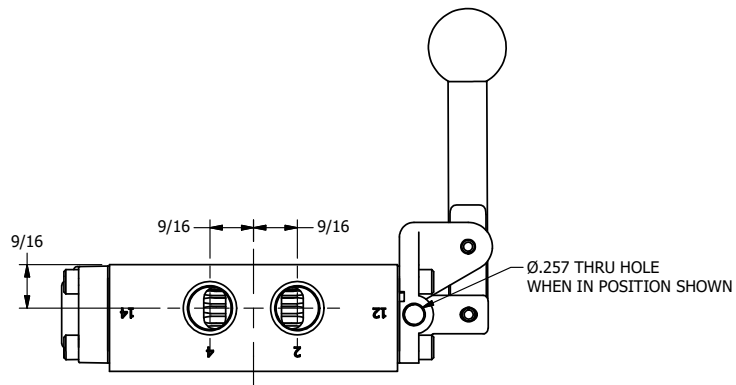

4

3

2

1

B

B

A

A

4

3

2

1

A

A

TITLE: 3/8" SIDE PORT, LEVER, 3 POS,
SPR REGEN CTR, BRASS & SS,
RED KNOB, LOCKOUT B, 180D LVR

DRAWING NO.:
DIM_ZHY3DJLOT

THE INFORMATION CONTAINED WITHIN THIS DOCUMENT IS PROPRIETARY TO AAA PRODUCTS AND MAY NOT BE DISCLOSED WITHOUT PRIOR WRITTEN CONSENT