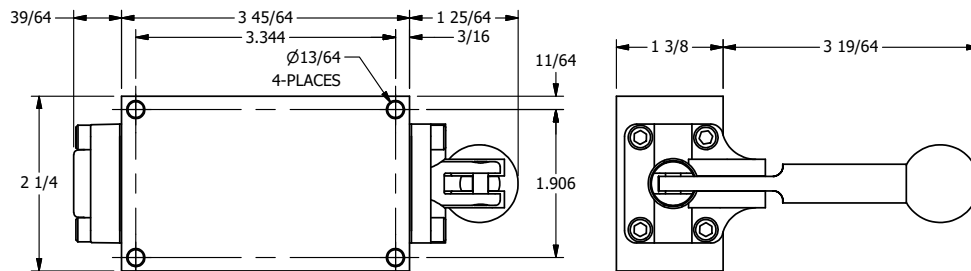

4

3

2

1

B

B

A

A

4

3

2

1

A

A

TITLE: 3/8" SIDE PORT, LEVER, 3 POS,
SPR REGEN CTR, BRASS & SS,
RED KNOB, LOCKOUT B, 180D LVR

DRAWING NO.:
DIM_ZHY3DJLOT

THE INFORMATION CONTAINED WITHIN THIS DOCUMENT IS PROPRIETARY TO AAA PRODUCTS AND MAY NOT BE DISCLOSED WITHOUT PRIOR WRITTEN CONSENT