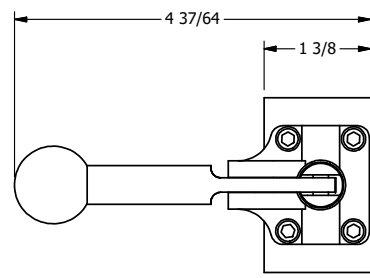

4

3

2

1

4

3

2

AAA
PRODUCTS
INTERNATIONAL

**AAA PRODUCTS
INTERNATIONAL**
7114 Harry Hines Blvd
Dallas, TX 75235

TITLE: 3/8" SIDE PORT, LEVER, 3 POS,
SPR CTR, REGEN CTR SPL, BR & SS,
RED KNOB, LOCKOUT B

DRAWING NO.:
DIM_ZHY3DJLO

THE INFORMATION CONTAINED WITHIN THIS DOCUMENT IS PROPRIETARY TO AAA PRODUCTS AND MAY NOT BE DISCLOSED WITHOUT PRIOR WRITTEN CONSENT