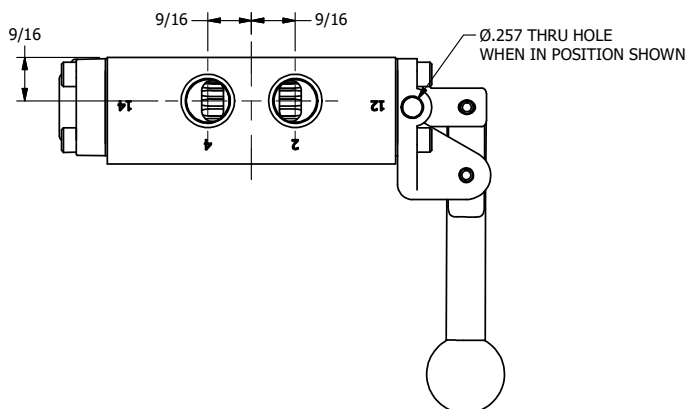

4

3

2

1

4

3

2

AAA
PRODUCTS
INTERNATIONAL

**AAA PRODUCTS
INTERNATIONAL**
7114 Harry Hines Blvd
Dallas, TX 75235

TITLE: 3/8" SIDE PORT, LEVER, 3 POS,
SPR CTR, REGEN CTR SPL, BR & SS,
RED KNOB, LOCKOUT B

DRAWING NO.:
DIM_ZHY3DJLO

THE INFORMATION CONTAINED WITHIN THIS DOCUMENT IS PROPRIETARY TO AAA PRODUCTS AND MAY NOT BE DISCLOSED WITHOUT PRIOR WRITTEN CONSENT