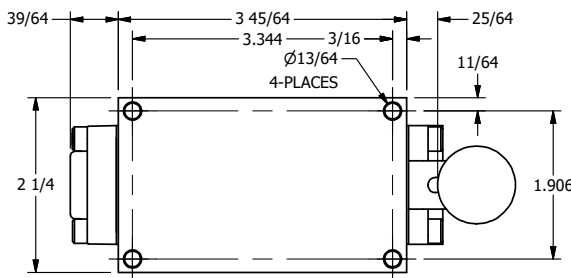

4

3

2

1

4

3

2

AAA
PRODUCTS
INTERNATIONAL

**AAA PRODUCTS
INTERNATIONAL**
7114 Harry Hines Blvd
Dallas, TX 75235

TITLE: 3/8" SIDE PORT, LEVER, 3 POS,
SPR CTR, REGEN CTR SPL, BR & SS,
RED KNOB, LOCKOUT B

DRAWING NO.:
DIM_ZHY3DJLO

THE INFORMATION CONTAINED WITHIN THIS DOCUMENT IS PROPRIETARY TO AAA PRODUCTS AND MAY NOT BE DISCLOSED WITHOUT PRIOR WRITTEN CONSENT