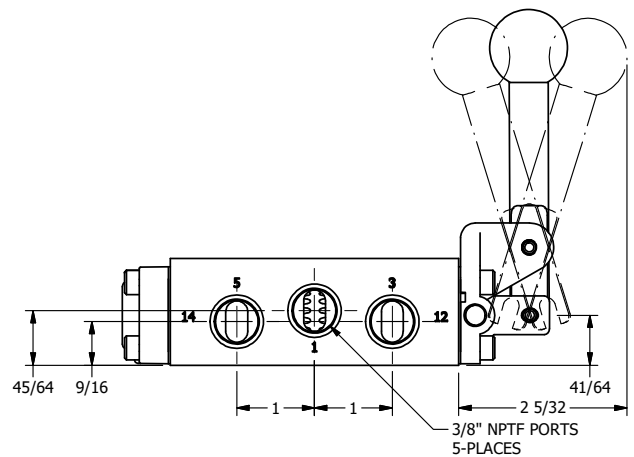

4

3

2

1

4

3

2

AAA
PRODUCTS
INTERNATIONAL

**AAA PRODUCTS
INTERNATIONAL**
7114 Harry Hines Blvd
Dallas, TX 75235

TITLE: 3/8" SIDE PORT, LEVER, 3 POS,
SPR CTR, REGEN CTR SPL, BR & SS,
RED KNOB, LOCKOUT B

DRAWING NO.:
DIM_ZHY3DJLO

THE INFORMATION CONTAINED WITHIN THIS DOCUMENT IS PROPRIETARY TO AAA PRODUCTS AND MAY NOT BE DISCLOSED WITHOUT PRIOR WRITTEN CONSENT