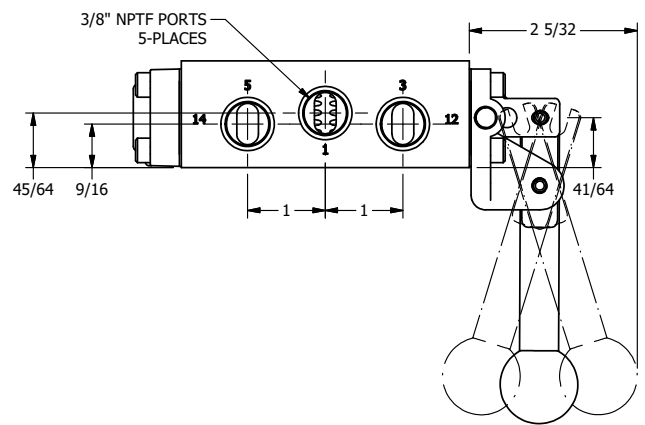

AAA
PRODUCTS
INTERNATIONAL

**AAA PRODUCTS
INTERNATIONAL**
7114 Harry Hines Blvd
Dallas, TX 75235

TITLE: 3/8" SIDE PORT, LEVER, 3 POS,
SPR REGEN CTR, BRASS & SS,
PINLOCK ABC, RED KNOB, 180D LVR

DRAWING NO.:
DIM_ZHY3DEJT