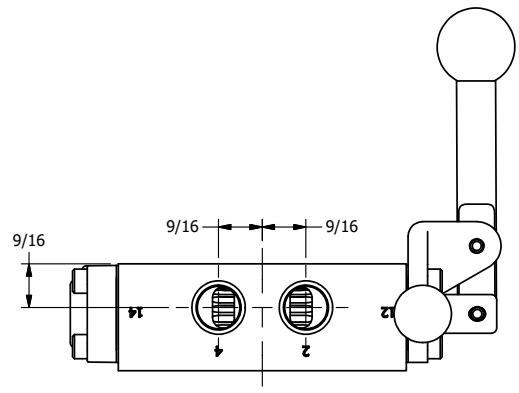

AAA
PRODUCTS
INTERNATIONAL

**AAA PRODUCTS
INTERNATIONAL**
7114 Harry Hines Blvd
Dallas, TX 75235

TITLE: 3/8" SIDE PORT, LEVER, 3 POS,
SPR REGEN CTR, BRASS & SS,
PINLOCK ABC, RED KNOB, 180D LVR

DRAWING NO.:
DIM_ZHY3DEJT