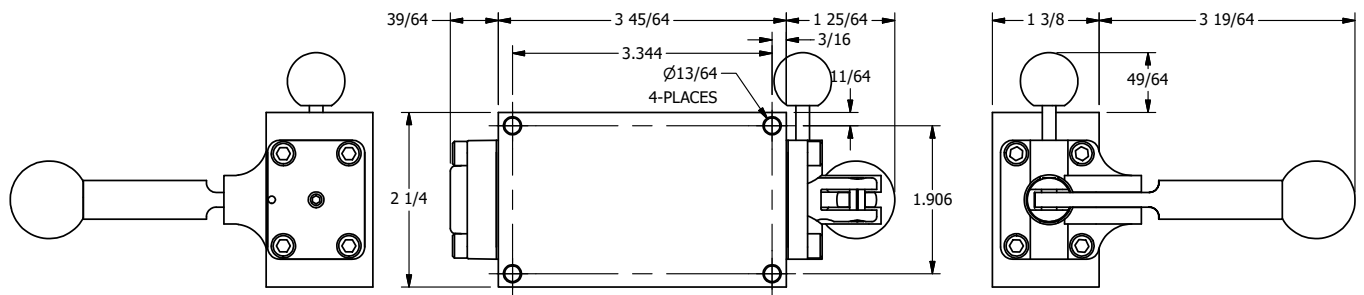

4

3

2

1

B

B

A

A

AAA
PRODUCTS
INTERNATIONAL

**AAA PRODUCTS
INTERNATIONAL**
7114 Harry Hines Blvd
Dallas, TX 75235

TITLE: 3/8" SIDE PORT, LEVER, 3 POS,
SPR REGEN CTR, BRASS & SS,
PINLOCK ABC, RED KNOB, 180D LVR

DRAWING NO.:
DIM_ZHY3DEJT