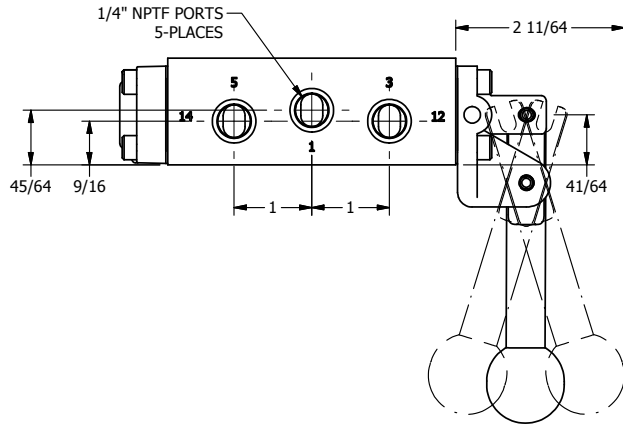

**AAA**  
PRODUCTS  
INTERNATIONAL

**AAA PRODUCTS INTERNATIONAL**  
7114 Harry Hines Blvd  
Dallas, TX 75235

TITLE: 1/4" SIDE PORT, LEVER, 3 POS,  
SPR CTR, LEVER SHFT, CLSD CTR SPL,  
BRASS & STAINLESS, 180D LEVER

DRAWING NO.:  
DIM\_ZHY2T

4

3

2

1

THE INFORMATION CONTAINED WITHIN THIS DOCUMENT IS PROPRIETARY TO AAA PRODUCTS AND MAY NOT BE DISCLOSED WITHOUT PRIOR WRITTEN CONSENT