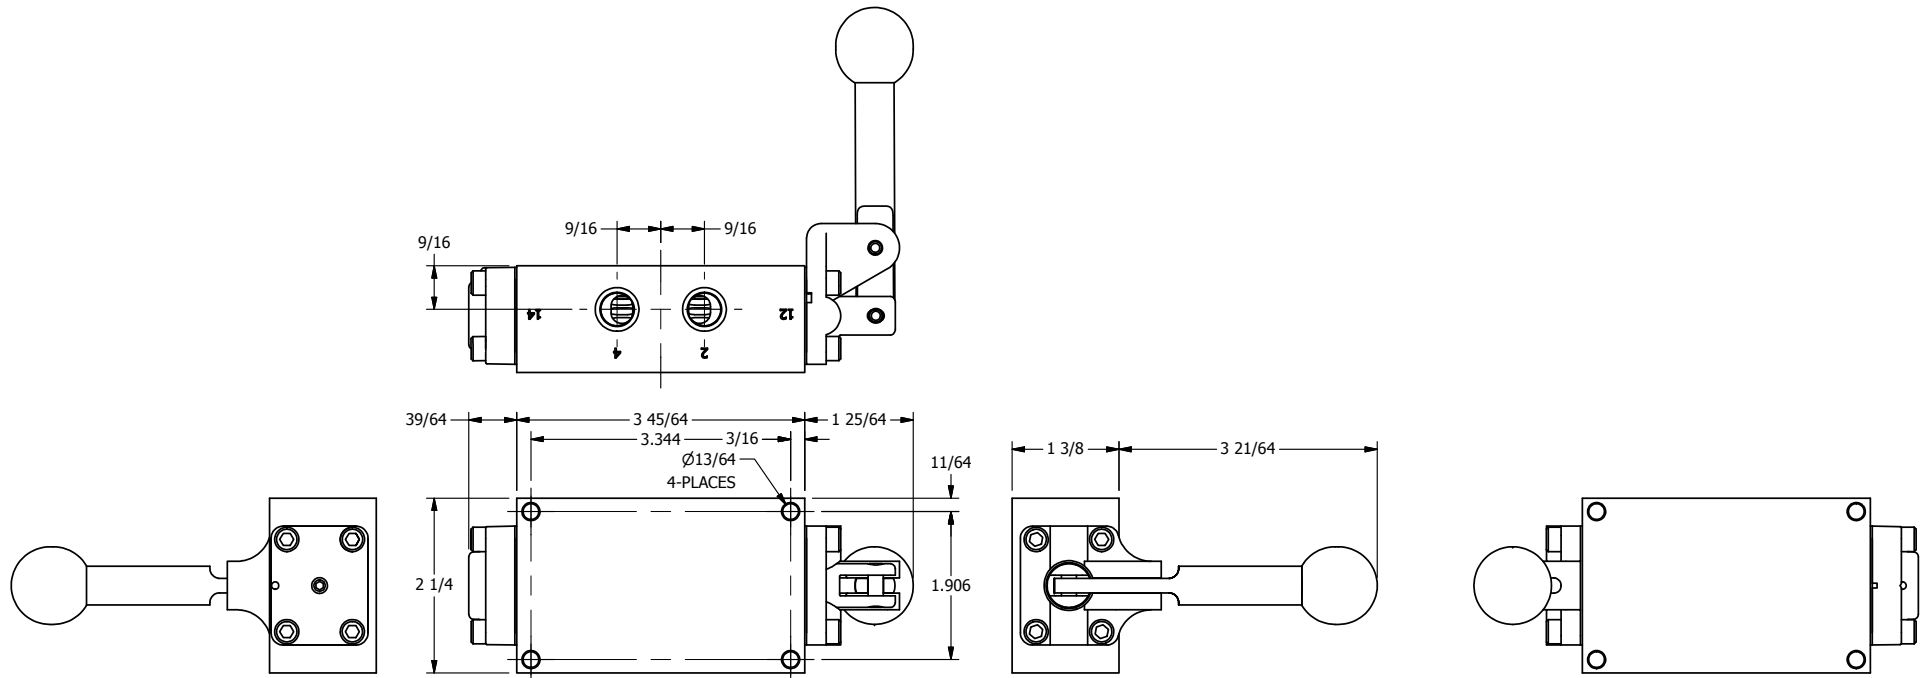

**AAA**  
PRODUCTS  
INTERNATIONAL

**AAA PRODUCTS INTERNATIONAL**  
7114 Harry Hines Blvd  
Dallas, TX 75235

TITLE: 1/4" SIDE PORT, LEVER, 3 POS,  
SPR CTR, LEVER SHFT, CLSD CTR SPL,  
BRASS & STAINLESS, 180D LEVER

DRAWING NO.:  
DIM\_ZHY2T

4

3

2

1

THE INFORMATION CONTAINED WITHIN THIS DOCUMENT IS PROPRIETARY TO AAA PRODUCTS AND MAY NOT BE DISCLOSED WITHOUT PRIOR WRITTEN CONSENT