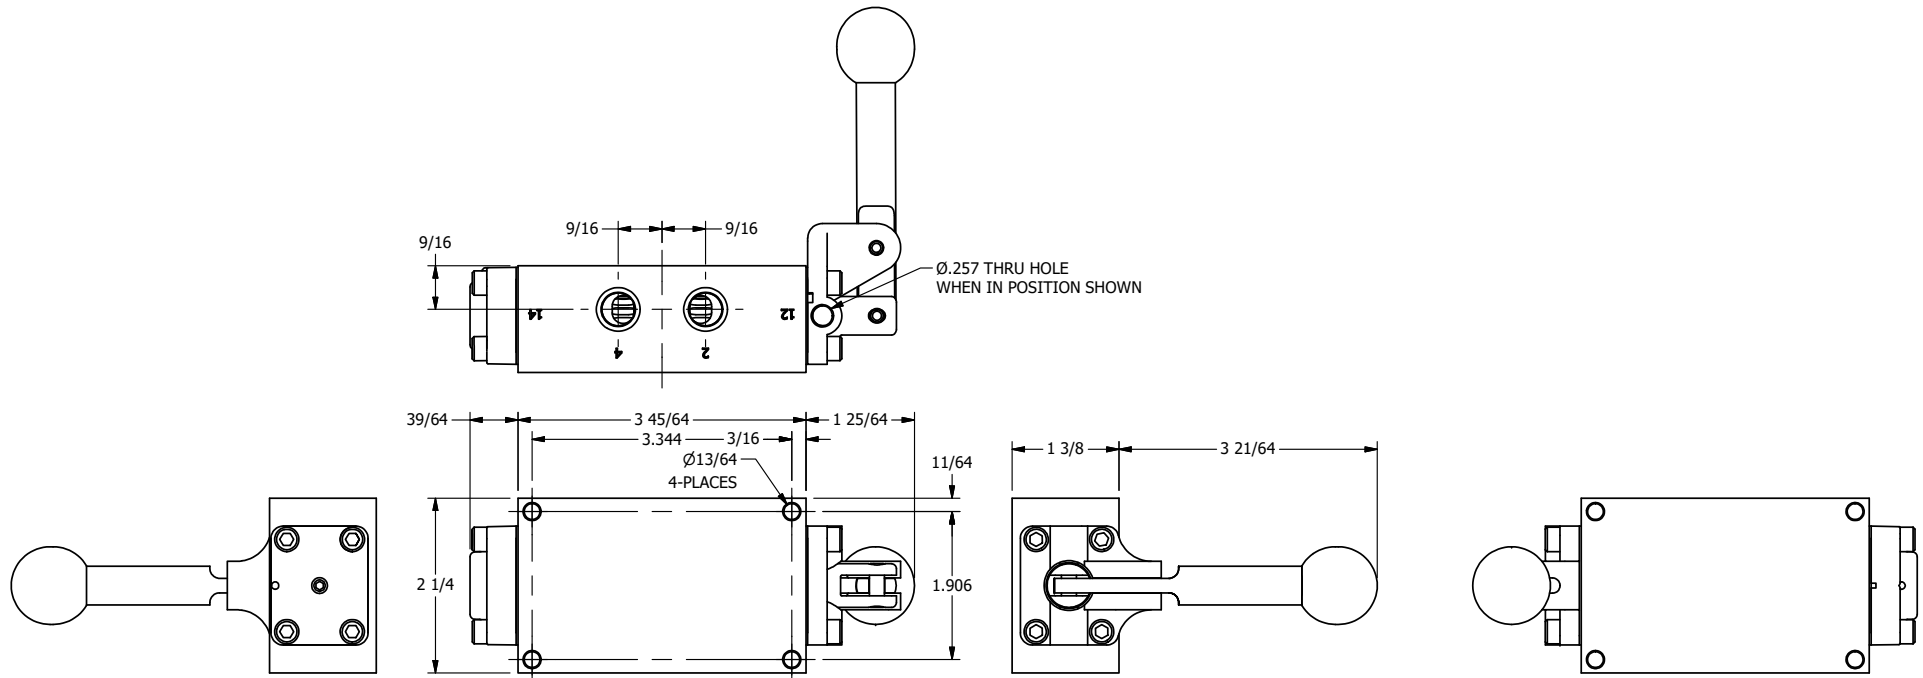

4

3

2

1

B

B

A

A

AAA
PRODUCTS
INTERNATIONAL

AAA PRODUCTS INTERNATIONAL
7114 Harry Hines Blvd
Dallas, TX 75235

TITLE: 1/4" SIDE PORT, LEVER, 3 POS,
SPR CLSD CTR, BRASS & SS,
LOCKOUT B, 180D LVR

DRAWING NO.:
DIM_ZHY2LOT

4

3

2

1

THE INFORMATION CONTAINED WITHIN THIS DOCUMENT IS PROPRIETARY TO AAA PRODUCTS AND MAY NOT BE DISCLOSED WITHOUT PRIOR WRITTEN CONSENT