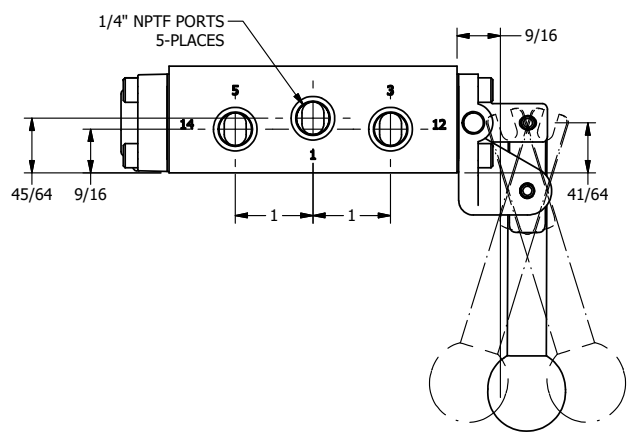

AAA
PRODUCTS
INTERNATIONAL

AAA PRODUCTS INTERNATIONAL
7114 Harry Hines Blvd
Dallas, TX 75235

TITLE: 1/4" SIDE PORT, LEVER, 3 POS,
SPR CLSD CTR, BRASS & SS,
LOCKOUT B, 180D LVR

DRAWING NO.:
DIM_ZHY2LOT

4

3

2