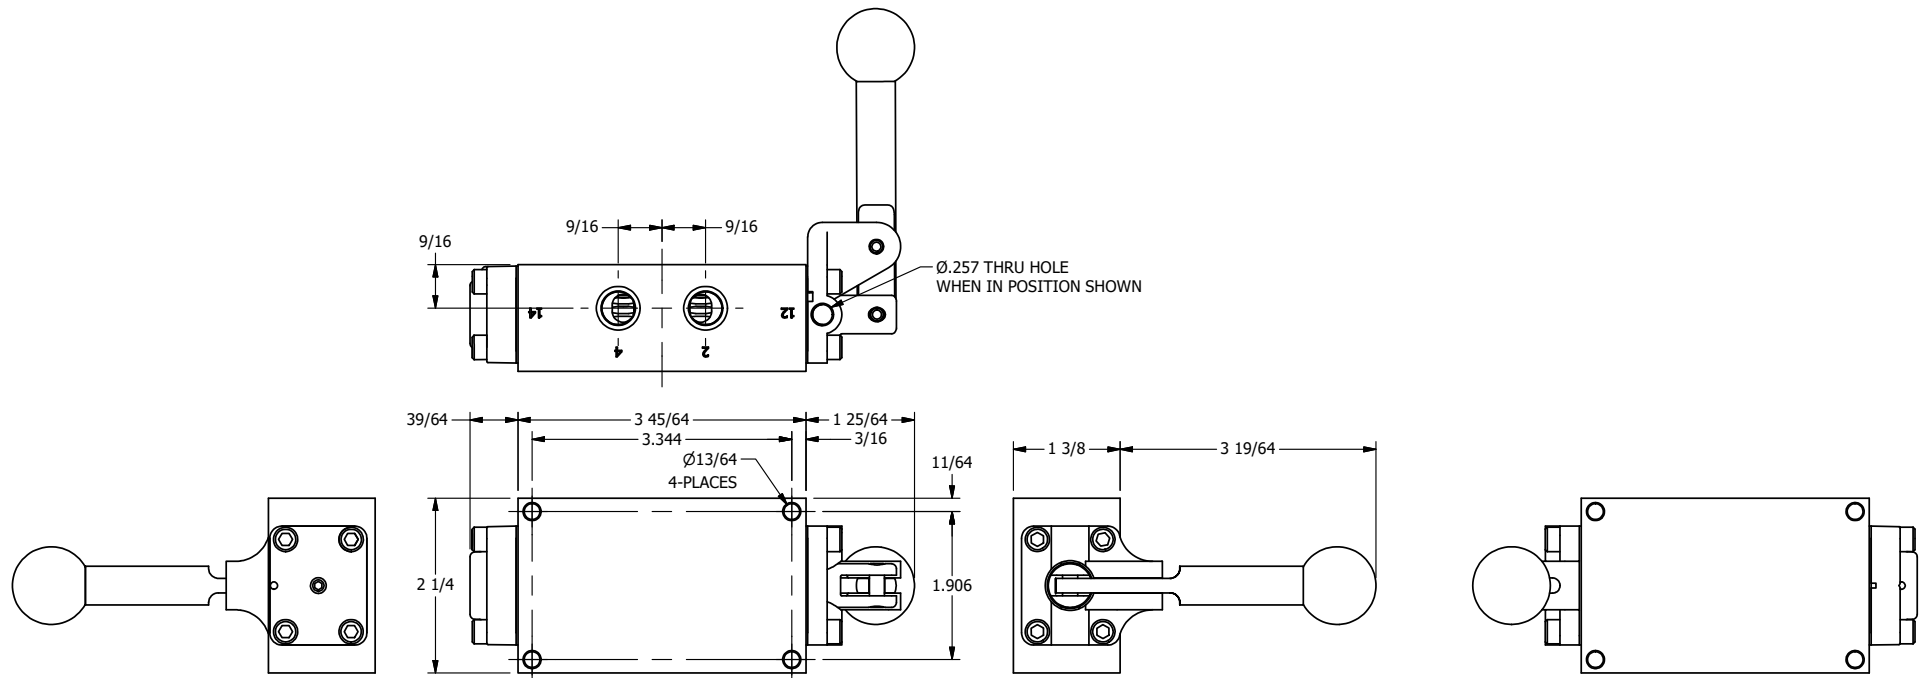

4

3

2

1

B

B

A

A

AAA
PRODUCTS
INTERNATIONAL

AAA PRODUCTS INTERNATIONAL
7114 Harry Hines Blvd
Dallas, TX 75235

TITLE: 1/4" SIDE PORT, LEVER, 3 POS,
SPR CLSD CTR, BRASS & SS,
RED KNOB, LOCKOUT B, 180D LVR

DRAWING NO.:
DIM_ZHY2JLOT

4

3

2

1

THE INFORMATION CONTAINED WITHIN THIS DOCUMENT IS PROPRIETARY TO AAA PRODUCTS AND MAY NOT BE DISCLOSED WITHOUT PRIOR WRITTEN CONSENT