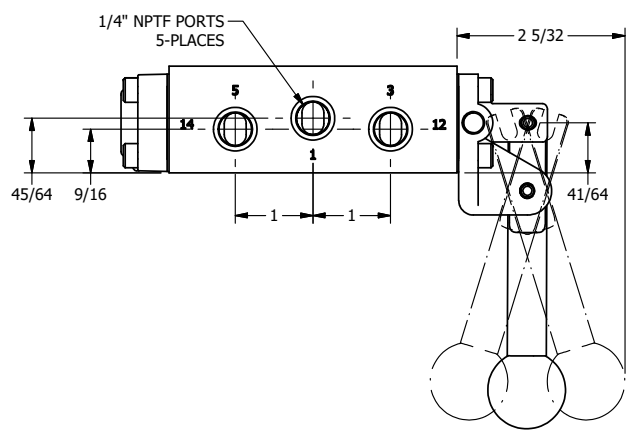

AAA
PRODUCTS
INTERNATIONAL

AAA PRODUCTS INTERNATIONAL
7114 Harry Hines Blvd
Dallas, TX 75235

TITLE: 1/4" SIDE PORT, LEVER, 3 POS,
SPR CLSD CTR, BRASS & SS,
RED KNOB, LOCKOUT B, 180D LVR

DRAWING NO.:
DIM_ZHY2JLOT