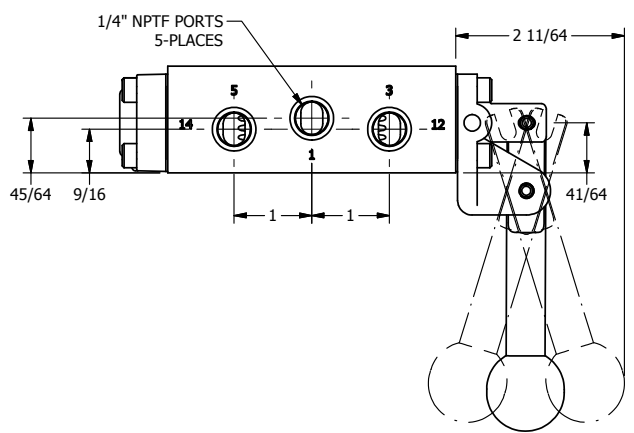

**AAA**  
PRODUCTS  
INTERNATIONAL

**AAA PRODUCTS  
INTERNATIONAL**  
7114 Harry Hines Blvd  
Dallas, TX 75235

TITLE: 1/4" SIDE PORT, LEVER, 3 POS,  
SPR CTR, LEVER SHFT, FLOAT CTR SPL,  
BRASS & STAINLESS, 180D LEVER

DRAWING NO.:  
DIM\_ZHY2GT

4

3

2

1

THE INFORMATION CONTAINED WITHIN THIS DOCUMENT IS PROPRIETARY TO AAA PRODUCTS AND MAY NOT BE DISCLOSED WITHOUT PRIOR WRITTEN CONSENT