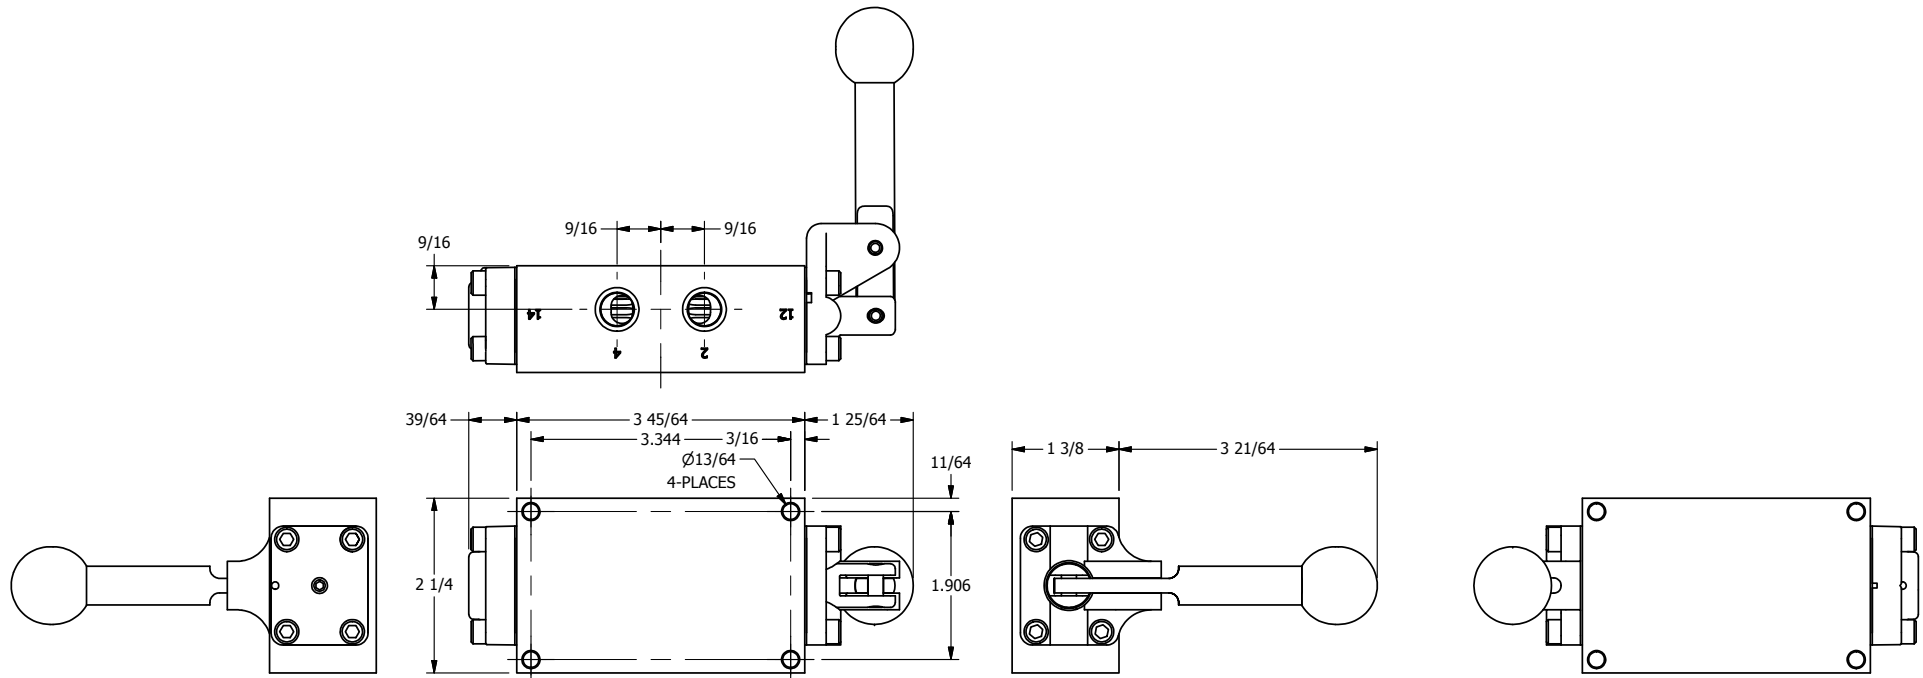

4

3

2

1

B

B

A

A

AAA
PRODUCTS
INTERNATIONAL

**AAA PRODUCTS
INTERNATIONAL**
7114 Harry Hines Blvd
Dallas, TX 75235

TITLE: 1/4" SIDE PORT, LEVER, 3 POS,
SPR CTR, LEVER SHFT, FLOAT CTR SPL,
BRASS & STAINLESS, 180D LEVER

DRAWING NO.:
DIM_ZHY2GT

4

3

2

1

THE INFORMATION CONTAINED WITHIN THIS DOCUMENT IS PROPRIETARY TO AAA PRODUCTS AND MAY NOT BE DISCLOSED WITHOUT PRIOR WRITTEN CONSENT