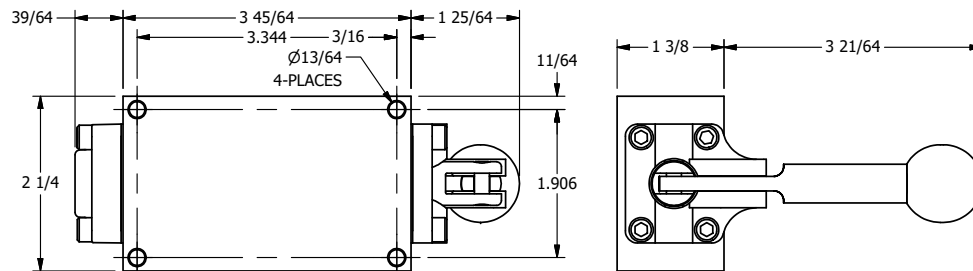

4

3

2

1

B

B

A

A

AAA
PRODUCTS
INTERNATIONAL

**AAA PRODUCTS
INTERNATIONAL**
7114 Harry Hines Blvd
Dallas, TX 75235

TITLE: 1/4" SIDE PORT, LEVER, 3 POS,
SPR FLOAT CTR, BRASS & SS,
LOCKOUT B, 180D LVR

DRAWING NO.:
DIM_ZHY2GLOT

4

3

2

1

A

A

↑

THE INFORMATION CONTAINED WITHIN THIS DOCUMENT IS PROPRIETARY TO AAA PRODUCTS AND MAY NOT BE DISCLOSED WITHOUT PRIOR WRITTEN CONSENT