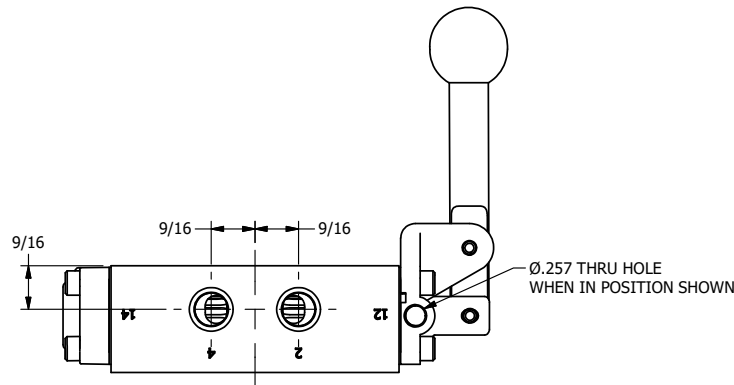

4

3

2

1

B

B

A

A

AAA
PRODUCTS
INTERNATIONAL

**AAA PRODUCTS
INTERNATIONAL**
7114 Harry Hines Blvd
Dallas, TX 75235

TITLE: 1/4" SIDE PORT, LEVER, 3 POS,
SPR FLOAT CTR, BRASS & SS,
LOCKOUT B, 180D LVR

DRAWING NO.:
DIM_ZHY2GLOT

4

3

2

1

A

A

↑

THE INFORMATION CONTAINED WITHIN THIS DOCUMENT IS PROPRIETARY TO AAA PRODUCTS AND MAY NOT BE DISCLOSED WITHOUT PRIOR WRITTEN CONSENT