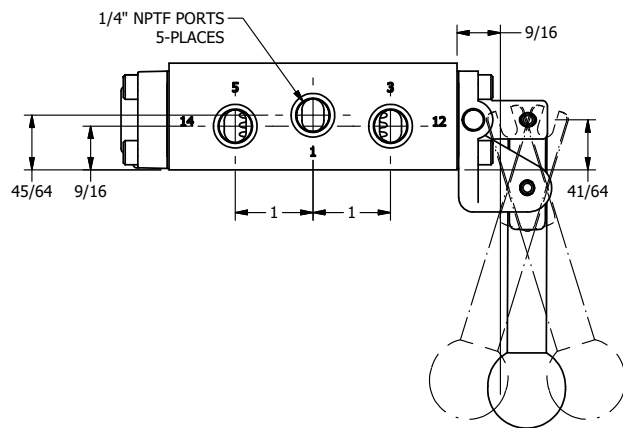

AAA
PRODUCTS
INTERNATIONAL

**AAA PRODUCTS
INTERNATIONAL**
7114 Harry Hines Blvd
Dallas, TX 75235

TITLE: 1/4" SIDE PORT, LEVER, 3 POS,
SPR FLOAT CTR, BRASS & SS,
LOCKOUT B, 180D LVR

DRAWING NO.:
DIM_ZHY2GLOT