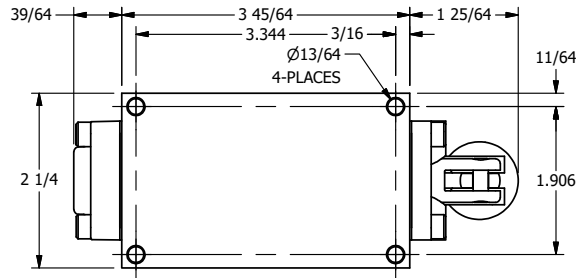

4

3

2

1

B

B

A

A

4

3

2

1

A

A

TITLE: 1/4" SIDE PORT, LEVER, 3 POS,
SPR FLOAT CTR, BRASS & SS,
RED KNOB, 180D LVR

DRAWING NO.:
DIM_ZHY2GJT

THE INFORMATION CONTAINED WITHIN THIS DOCUMENT IS PROPRIETARY TO AAA PRODUCTS AND MAY NOT BE DISCLOSED WITHOUT PRIOR WRITTEN CONSENT