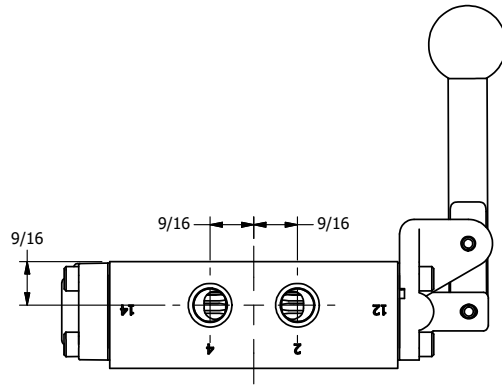

4

3

2

1

B

B

A

A

4

3

2

1

A

A

TITLE: 1/4" SIDE PORT, LEVER, 3 POS,
SPR FLOAT CTR, BRASS & SS,
RED KNOB, 180D LVR

DRAWING NO.:
DIM_ZHY2GJT

THE INFORMATION CONTAINED WITHIN THIS DOCUMENT IS PROPRIETARY TO AAA PRODUCTS AND MAY NOT BE DISCLOSED WITHOUT PRIOR WRITTEN CONSENT