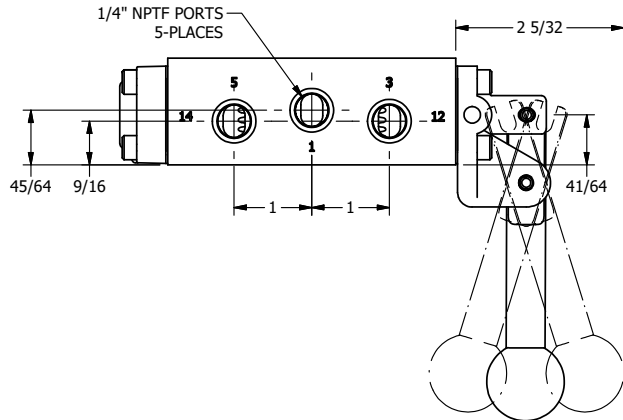

4

3

2

1

A

A

TITLE: 1/4" SIDE PORT, LEVER, 3 POS,  
SPR FLOAT CTR, BRASS & SS,  
RED KNOB, 180D LVR

DRAWING NO.:  
DIM\_ZHY2GJT