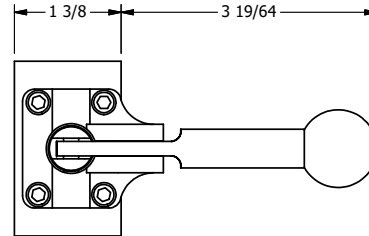

4

3

2

1

B

B

A

A

4

3

2

1

A

A

TITLE: 1/4" SIDE PORT, LEVER, 3 POS,  
SPR FLOAT CTR, BRASS & SS,  
RED KNOB, 180D LVR

DRAWING NO.:  
DIM\_ZHY2GJT