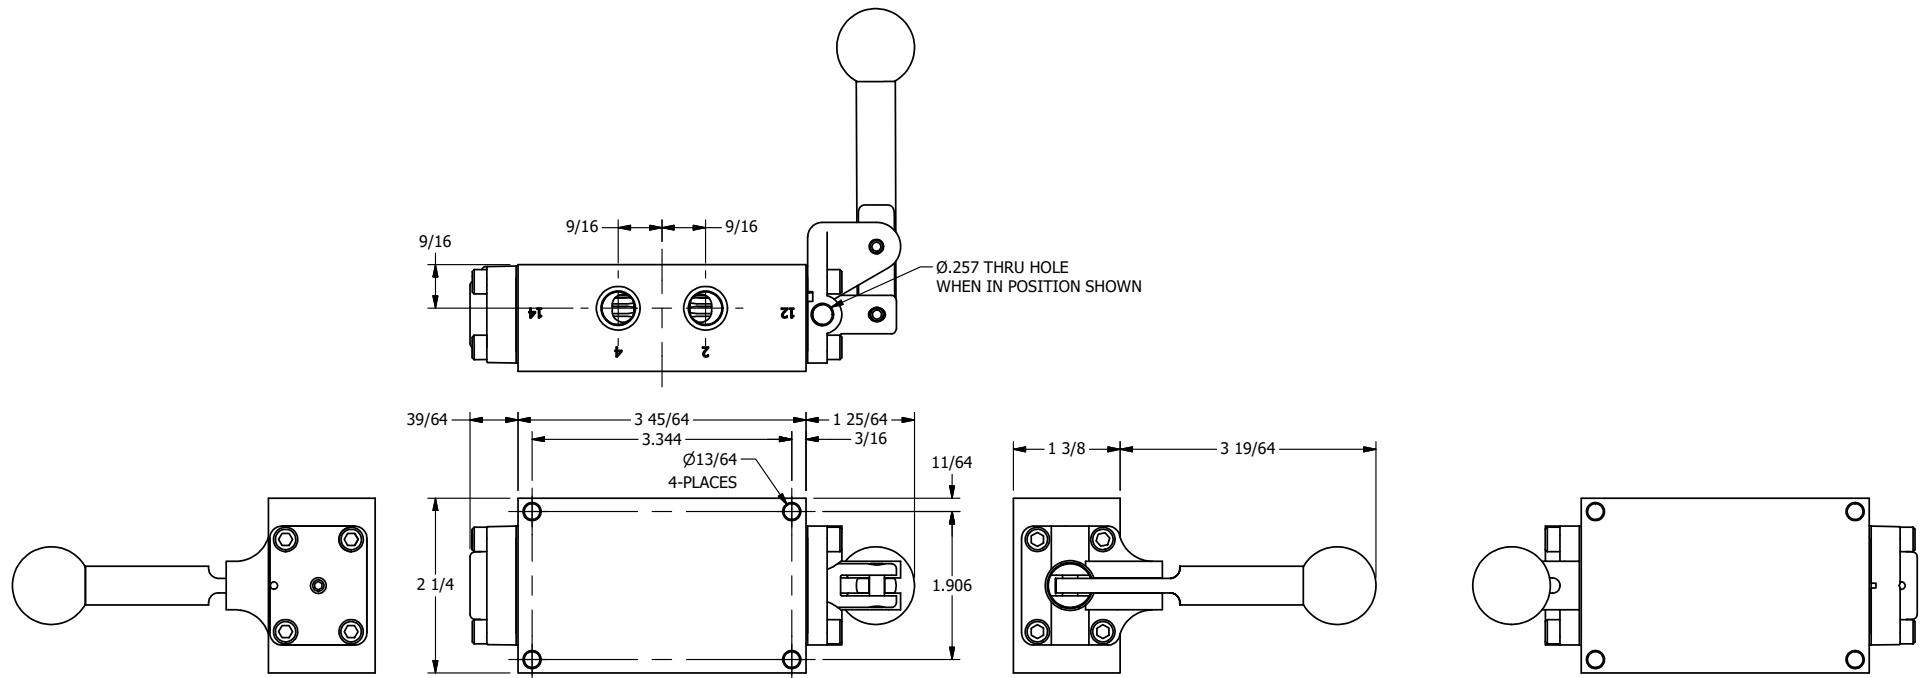

4

3

2

1

B

B

A

A

AAA
PRODUCTS
INTERNATIONAL

AAA PRODUCTS INTERNATIONAL
7114 Harry Hines Blvd
Dallas, TX 75235

TITLE: 1/4" SIDE PORT, LEVER, 3 POS,
SPR FLOAT CTR, BRASS & SS,
RED KNOB, LOCKOUT B, 180D LVR

DRAWING NO.:
DIM_ZHY2GJLOT

4

3

2

1

THE INFORMATION CONTAINED WITHIN THIS DOCUMENT IS PROPRIETARY TO AAA PRODUCTS AND MAY NOT BE DISCLOSED WITHOUT PRIOR WRITTEN CONSENT