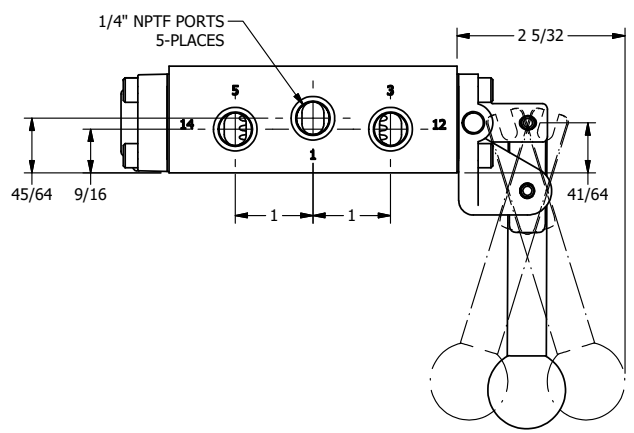

AAA
PRODUCTS
INTERNATIONAL

AAA PRODUCTS INTERNATIONAL
7114 Harry Hines Blvd
Dallas, TX 75235

TITLE: 1/4" SIDE PORT, LEVER, 3 POS,
SPR FLOAT CTR, BRASS & SS,
RED KNOB, LOCKOUT B, 180D LVR

DRAWING NO.:
DIM_ZHY2GJLOT