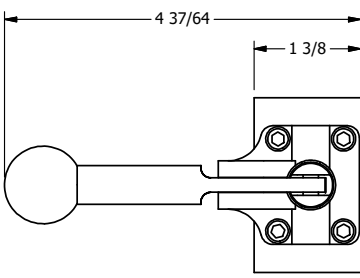

4

3

2

1

9/16 9/16 9/16  
 Ø.257 THRU HOLE  
 WHEN IN POSITION SHOWN

**AAA**  
 PRODUCTS  
 INTERNATIONAL

**AAA PRODUCTS  
 INTERNATIONAL**  
 7114 Harry Hines Blvd  
 Dallas, TX 75235

TITLE: 1/4" SIDE PORT, LEVER, 3 POS,  
 SPR CTR, FLOAT CTR SPL, BR & SS,  
 RED KNOB, LOCKOUT B

DRAWING NO.:  
 DIM\_ZHY2GJLO

THE INFORMATION CONTAINED WITHIN THIS DOCUMENT IS PROPRIETARY TO AAA PRODUCTS AND MAY NOT BE DISCLOSED WITHOUT PRIOR WRITTEN CONSENT

4

3

2

↑

B

B