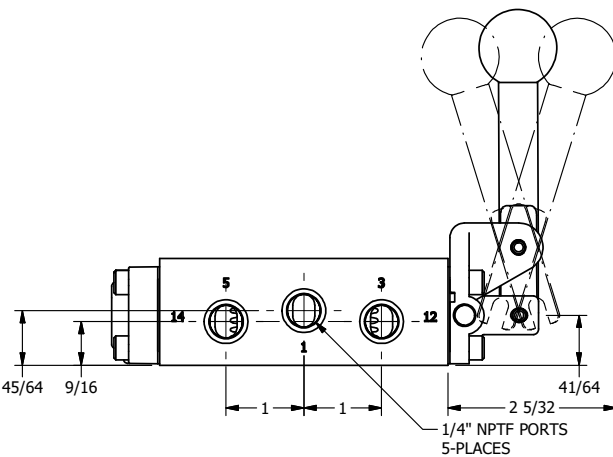

4

3

2

1

9/16 9/16 9/16  
 Ø.257 THRU HOLE  
 WHEN IN POSITION SHOWN

**AAA**  
 PRODUCTS  
 INTERNATIONAL

**AAA PRODUCTS  
 INTERNATIONAL**  
 7114 Harry Hines Blvd  
 Dallas, TX 75235

TITLE: 1/4" SIDE PORT, LEVER, 3 POS,  
 SPR CTR, FLOAT CTR SPL, BR & SS,  
 RED KNOB, LOCKOUT B

DRAWING NO.:  
 DIM\_ZHY2GJLO

THE INFORMATION CONTAINED WITHIN THIS DOCUMENT IS PROPRIETARY TO AAA PRODUCTS AND MAY NOT BE DISCLOSED WITHOUT PRIOR WRITTEN CONSENT

4

3

2

↑

B

B