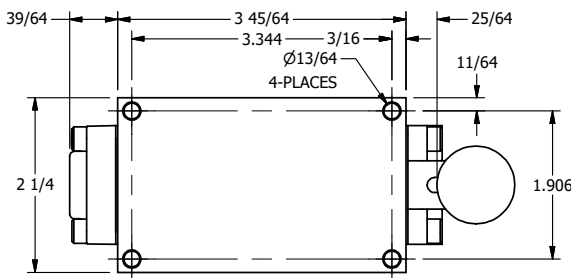

4

3

2

1

9/16 9/16 9/16  
 Ø.257 THRU HOLE  
 WHEN IN POSITION SHOWN

**AAA**  
 PRODUCTS  
 INTERNATIONAL

**AAA PRODUCTS  
 INTERNATIONAL**  
 7114 Harry Hines Blvd  
 Dallas, TX 75235

TITLE: 1/4" SIDE PORT, LEVER, 3 POS,  
 SPR CTR, FLOAT CTR SPL, BR & SS,  
 RED KNOB, LOCKOUT B

DRAWING NO.:  
 DIM\_ZHY2GJLO

THE INFORMATION CONTAINED WITHIN THIS DOCUMENT IS PROPRIETARY TO AAA PRODUCTS AND MAY NOT BE DISCLOSED WITHOUT PRIOR WRITTEN CONSENT

4

3

2

↑

B

B