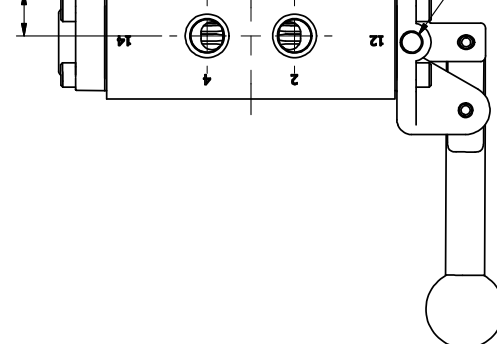

4

3

2

1

9/16 9/16 9/16  
 Ø.257 THRU HOLE  
 WHEN IN POSITION SHOWN

**AAA**  
 PRODUCTS  
 INTERNATIONAL

**AAA PRODUCTS  
 INTERNATIONAL**  
 7114 Harry Hines Blvd  
 Dallas, TX 75235

TITLE: 1/4" SIDE PORT, LEVER, 3 POS,  
 SPR CTR, FLOAT CTR SPL, BR & SS,  
 RED KNOB, LOCKOUT B

DRAWING NO.:  
 DIM\_ZHY2GJLO

THE INFORMATION CONTAINED WITHIN THIS DOCUMENT IS PROPRIETARY TO AAA PRODUCTS AND MAY NOT BE DISCLOSED WITHOUT PRIOR WRITTEN CONSENT

4

3

2

↑

B

B