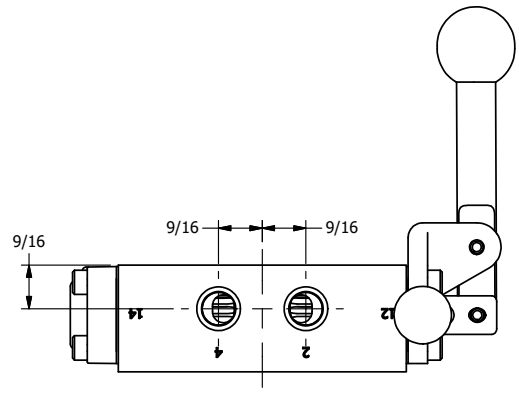

4

3

2

1

B

B

A

A

4

3

2

1

AAA
PRODUCTS
INTERNATIONAL

**AAA PRODUCTS
INTERNATIONAL**
7114 Harry Hines Blvd
Dallas, TX 75235

TITLE: 1/4" SIDE PORT, LEVER, 3 POS,
SPR FLOAT CTR, BRASS & SS,
180D LVR, PINLOCK ABC

DRAWING NO.:
DIM_ZHY2GET

THE INFORMATION CONTAINED WITHIN THIS DOCUMENT IS PROPRIETARY TO AAA PRODUCTS AND MAY NOT BE DISCLOSED WITHOUT PRIOR WRITTEN CONSENT