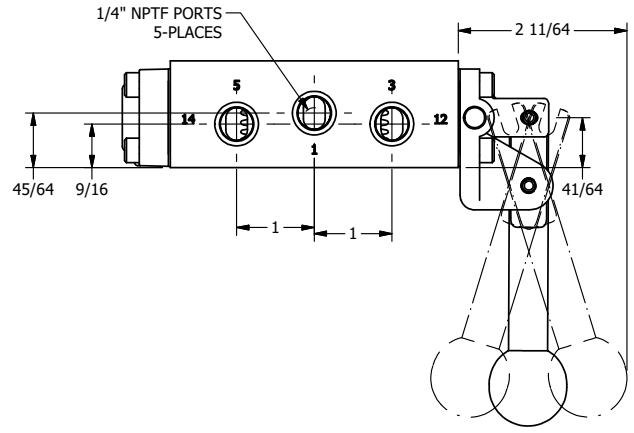

4

3

2

1

B

B

A

A

4

3

2

1

AAA
PRODUCTS
INTERNATIONAL

**AAA PRODUCTS
INTERNATIONAL**
7114 Harry Hines Blvd
Dallas, TX 75235

TITLE: 1/4" SIDE PORT, LEVER, 3 POS,
SPR FLOAT CTR, BRASS & SS,
180D LVR, PINLOCK ABC

DRAWING NO.:
DIM_ZHY2GET

THE INFORMATION CONTAINED WITHIN THIS DOCUMENT IS PROPRIETARY TO AAA PRODUCTS AND MAY NOT BE DISCLOSED WITHOUT PRIOR WRITTEN CONSENT