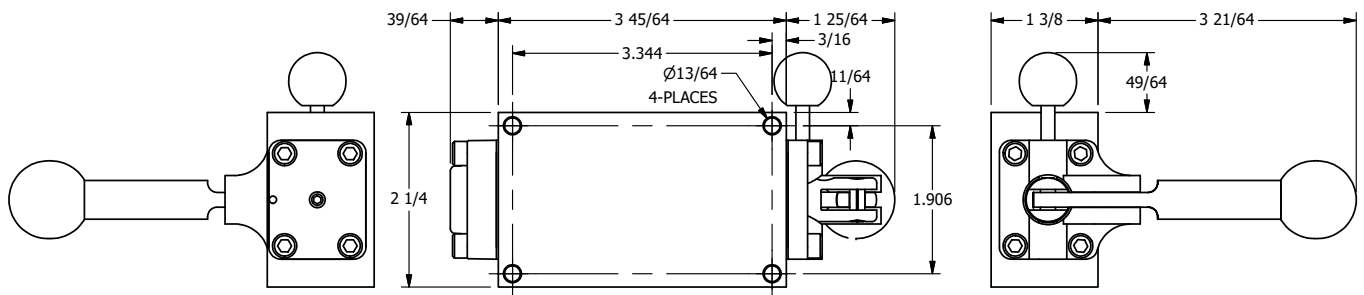

4

3

2

1

B

B

A

A

4

3

2

1

**AAA**  
PRODUCTS  
INTERNATIONAL

**AAA PRODUCTS  
INTERNATIONAL**  
7114 Harry Hines Blvd  
Dallas, TX 75235

TITLE: 1/4" SIDE PORT, LEVER, 3 POS,  
SPR FLOAT CTR, BRASS & SS,  
180D LVR, PINLOCK ABC