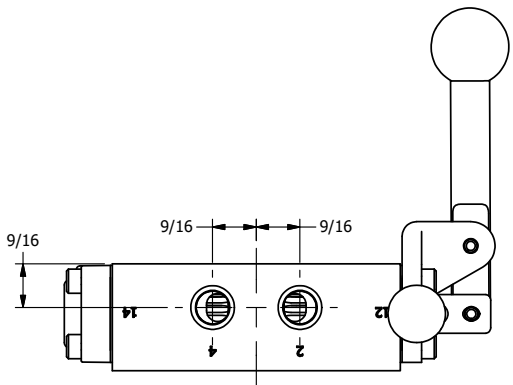

4

3

2

1

B

B

A

A

4

3

2

1

AAA
PRODUCTS
INTERNATIONAL

**AAA PRODUCTS
INTERNATIONAL**
7114 Harry Hines Blvd
Dallas, TX 75235

TITLE: 1/4" SIDE PORT, LEVER, 3 POS,
SPR FLOAT CTR, BRASS & SS,
PINLOCK ABC, RED KNOB, 180D LVR

DRAWING NO.:
DIM_ZHY2GEJT

THE INFORMATION CONTAINED WITHIN THIS DOCUMENT IS PROPRIETARY TO AAA PRODUCTS AND MAY NOT BE DISCLOSED WITHOUT PRIOR WRITTEN CONSENT