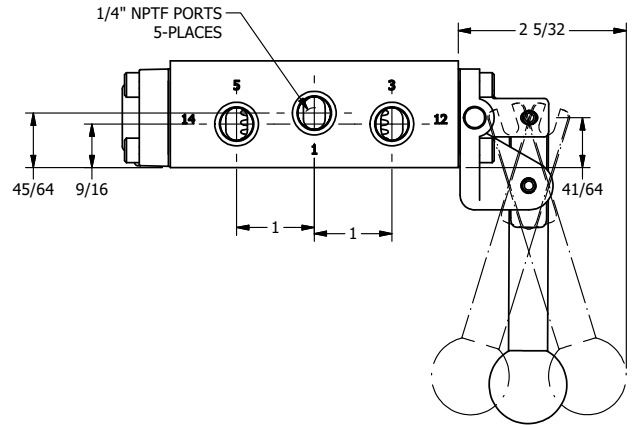

4

3

2

1

B

B

A

A

4

3

2

1

AAA
PRODUCTS
INTERNATIONAL

**AAA PRODUCTS
INTERNATIONAL**
7114 Harry Hines Blvd
Dallas, TX 75235

TITLE: 1/4" SIDE PORT, LEVER, 3 POS,
SPR FLOAT CTR, BRASS & SS,
PINLOCK ABC, RED KNOB, 180D LVR

DRAWING NO.:
DIM_ZHY2GEJT

THE INFORMATION CONTAINED WITHIN THIS DOCUMENT IS PROPRIETARY TO AAA PRODUCTS AND MAY NOT BE DISCLOSED WITHOUT PRIOR WRITTEN CONSENT