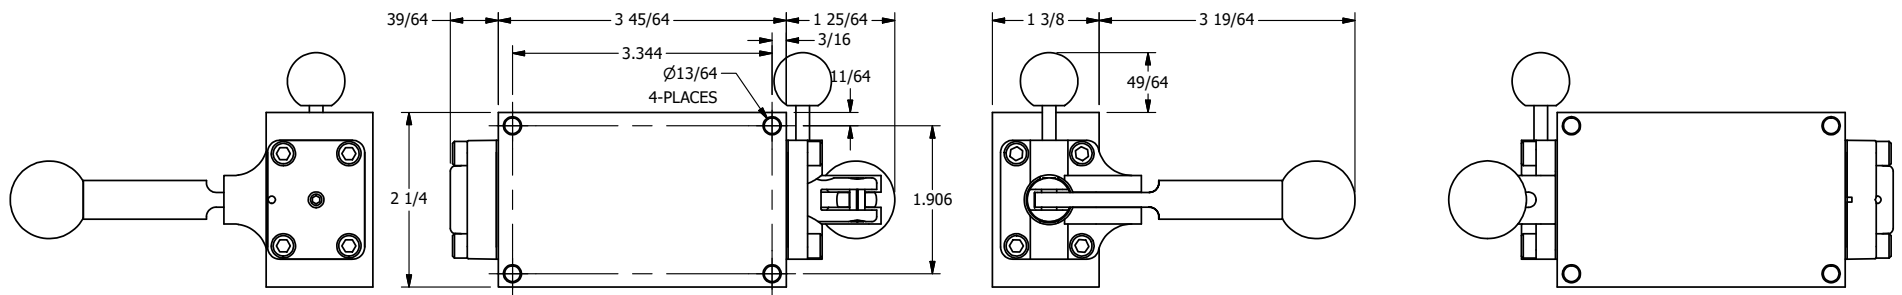

4

3

2

1

B

B

A

A

4

3

2

1

AAA
PRODUCTS
INTERNATIONAL

**AAA PRODUCTS
INTERNATIONAL**
7114 Harry Hines Blvd
Dallas, TX 75235

TITLE: 1/4" SIDE PORT, LEVER, 3 POS,
SPR FLOAT CTR, BRASS & SS,
PINLOCK ABC, RED KNOB, 180D LVR

DRAWING NO.:
DIM_ZHY2GEJT

THE INFORMATION CONTAINED WITHIN THIS DOCUMENT IS PROPRIETARY TO AAA PRODUCTS AND MAY NOT BE DISCLOSED WITHOUT PRIOR WRITTEN CONSENT