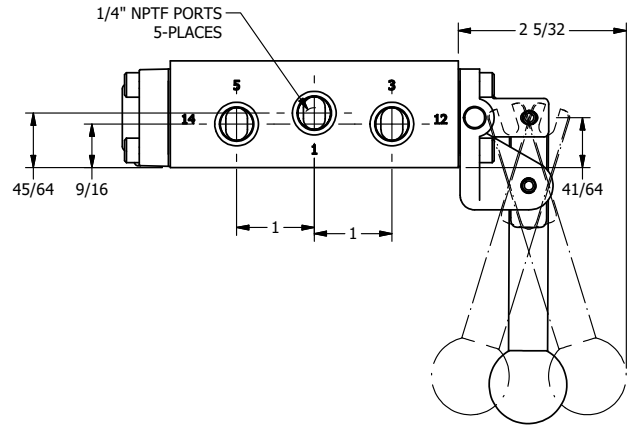

4

3

2

1

B

B

A

A

4

3

2

1

AAA
PRODUCTS
INTERNATIONAL

**AAA PRODUCTS
INTERNATIONAL**
7114 Harry Hines Blvd
Dallas, TX 75235

TITLE: 1/4" SIDE PORT, LEVER, 3 POS,
SPR CLSD CTR, BRASS & SS,
PINLOCK ABC, RED KNOB, 180D LVR

DRAWING NO.:
DIM_ZHY2EJT

THE INFORMATION CONTAINED WITHIN THIS DOCUMENT IS PROPRIETARY TO AAA PRODUCTS AND MAY NOT BE DISCLOSED WITHOUT PRIOR WRITTEN CONSENT