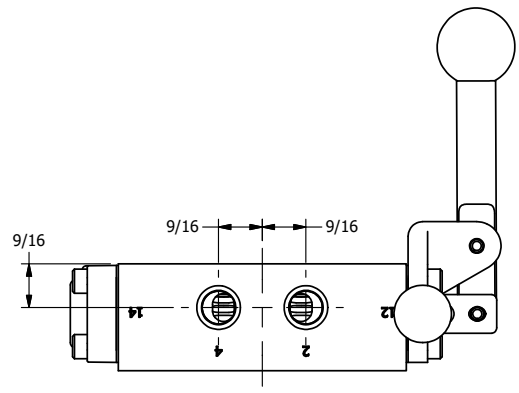

4

3

2

1

B

B

A

A

4

3

2

1

AAA
PRODUCTS
INTERNATIONAL

**AAA PRODUCTS
INTERNATIONAL**
7114 Harry Hines Blvd
Dallas, TX 75235

TITLE: 1/4" SIDE PORT, LEVER, 3 POS,
SPR CLSD CTR, BRASS & SS,
PINLOCK ABC, RED KNOB, 180D LVR

DRAWING NO.:
DIM_ZHY2EJT

THE INFORMATION CONTAINED WITHIN THIS DOCUMENT IS PROPRIETARY TO AAA PRODUCTS AND MAY NOT BE DISCLOSED WITHOUT PRIOR WRITTEN CONSENT