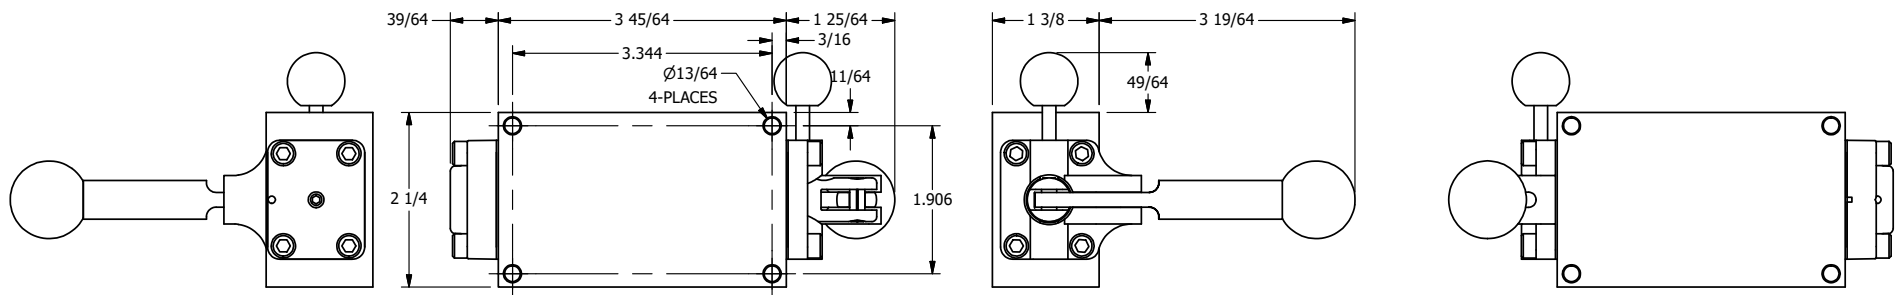

4

3

2

1

B

B

A

A

4

3

2

1

AAA
PRODUCTS
INTERNATIONAL

**AAA PRODUCTS
INTERNATIONAL**
7114 Harry Hines Blvd
Dallas, TX 75235

TITLE: 1/4" SIDE PORT, LEVER, 3 POS,
SPR CLSD CTR, BRASS & SS,
PINLOCK ABC, RED KNOB, 180D LVR

DRAWING NO.:
DIM_ZHY2EJT

THE INFORMATION CONTAINED WITHIN THIS DOCUMENT IS PROPRIETARY TO AAA PRODUCTS AND MAY NOT BE DISCLOSED WITHOUT PRIOR WRITTEN CONSENT