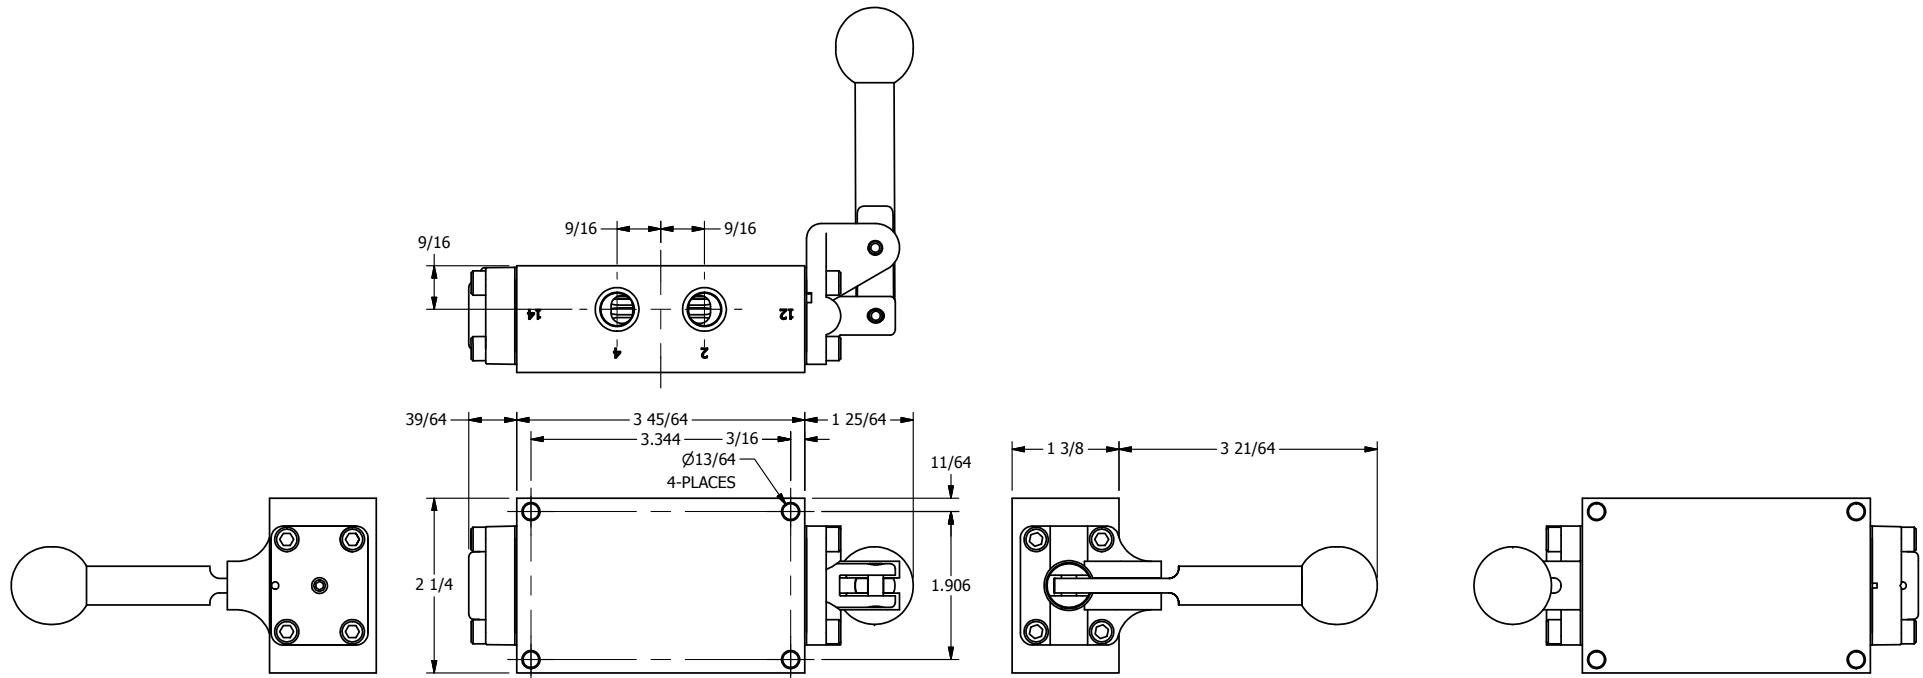

4

3

2

1

B

B

A

A

AAA PRODUCTS INTERNATIONAL
7114 Harry Hines Blvd
Dallas, TX 75235

TITLE: 1/4" SIDE PORT, LEVER, 3 POS,
SPR CTR, LEVER SHFT, REGEN CTR SPL,
BRASS & STAINLESS, 180D LEVER

DRAWING NO.:
DIM_ZHY2TD

4

3

2

1

THE INFORMATION CONTAINED WITHIN THIS DOCUMENT IS PROPRIETARY TO AAA PRODUCTS AND MAY NOT BE DISCLOSED WITHOUT PRIOR WRITTEN CONSENT