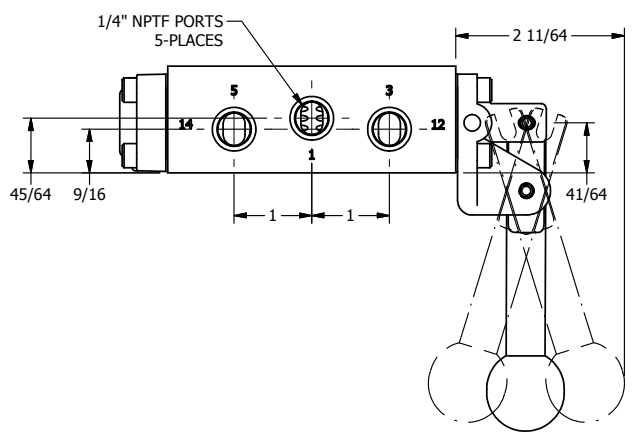

**AAA PRODUCTS INTERNATIONAL**  
 7114 Harry Hines Blvd  
 Dallas, TX 75235

TITLE: 1/4" SIDE PORT, LEVER, 3 POS,  
 SPR CTR, LEVER SHFT, REGEN CTR SPL,  
 BRASS & STAINLESS, 180D LEVER

DRAWING NO.:  
 DIM\_ZHY2TD