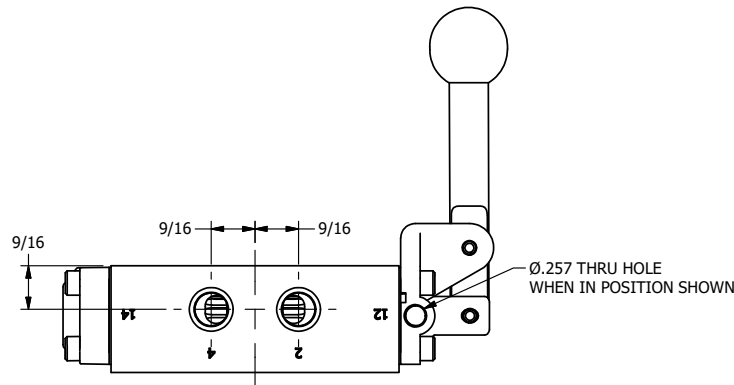

4

3

2

1

B

B

A

A

AAA
PRODUCTS
INTERNATIONAL

**AAA PRODUCTS
INTERNATIONAL**
7114 Harry Hines Blvd
Dallas, TX 75235

TITLE: 1/4" SIDE PORT, LEVER, 3 POS,
SPR REGEN CTR, BRASS & SS,
LOCKOUT B, 180D LVR

DRAWING NO.:
DIM_ZHY2DLOT

4

3

2

1

THE INFORMATION CONTAINED WITHIN THIS DOCUMENT IS PROPRIETARY TO AAA PRODUCTS AND MAY NOT BE DISCLOSED WITHOUT PRIOR WRITTEN CONSENT