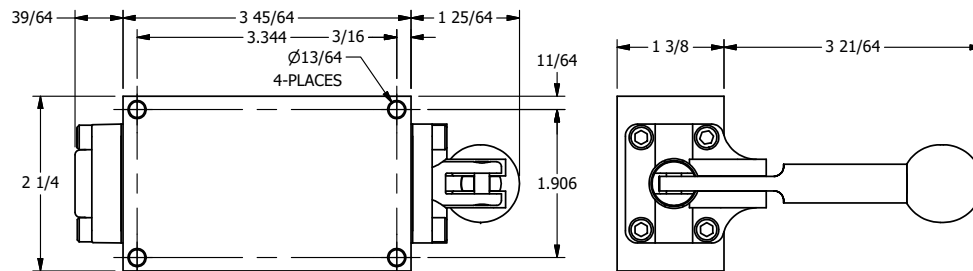

4

3

2

1

B

B

A

A

AAA
PRODUCTS
INTERNATIONAL

**AAA PRODUCTS
INTERNATIONAL**
7114 Harry Hines Blvd
Dallas, TX 75235

TITLE: 1/4" SIDE PORT, LEVER, 3 POS,
SPR REGEN CTR, BRASS & SS,
LOCKOUT B, 180D LVR

DRAWING NO.:
DIM_ZHY2DLOT

4

3

2

1

THE INFORMATION CONTAINED WITHIN THIS DOCUMENT IS PROPRIETARY TO AAA PRODUCTS AND MAY NOT BE DISCLOSED WITHOUT PRIOR WRITTEN CONSENT