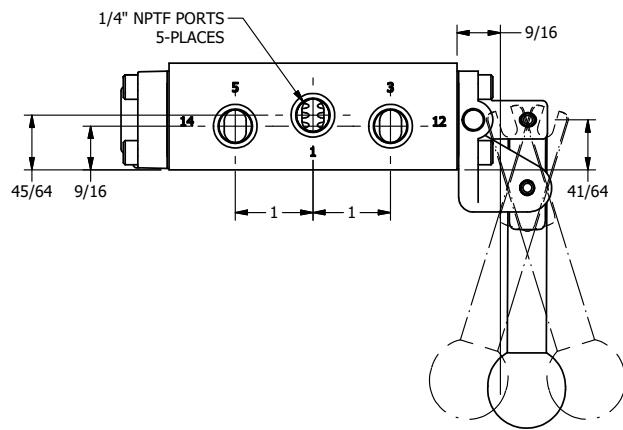

AAA
PRODUCTS
INTERNATIONAL

**AAA PRODUCTS
INTERNATIONAL**
7114 Harry Hines Blvd
Dallas, TX 75235

TITLE: 1/4" SIDE PORT, LEVER, 3 POS,
SPR REGEN CTR, BRASS & SS,
LOCKOUT B, 180D LVR

DRAWING NO.:
DIM_ZHY2DLOT