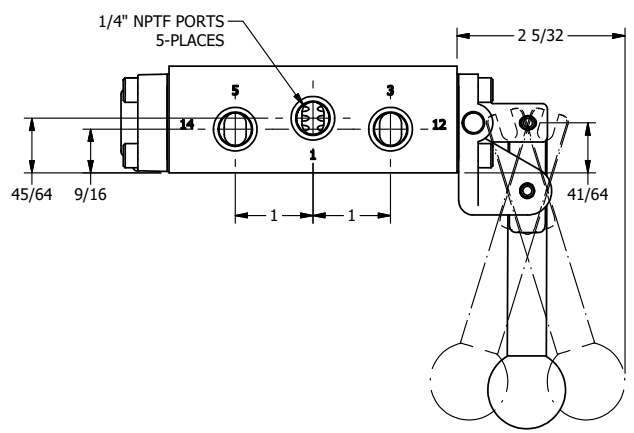

**AAA**  
PRODUCTS  
INTERNATIONAL

**AAA PRODUCTS  
INTERNATIONAL**  
7114 Harry Hines Blvd  
Dallas, TX 75235

TITLE: 1/4" SIDE PORT, LEVER, 3 POS,  
SPR REGEN CTR, BRASS & SS,  
RED KNOB, LOCKOUT B, 180D LVR

DRAWING NO.:  
DIM\_ZHY2DJLOT

4

3

2

1

THE INFORMATION CONTAINED WITHIN THIS DOCUMENT IS PROPRIETARY TO AAA PRODUCTS AND MAY NOT BE DISCLOSED WITHOUT PRIOR WRITTEN CONSENT