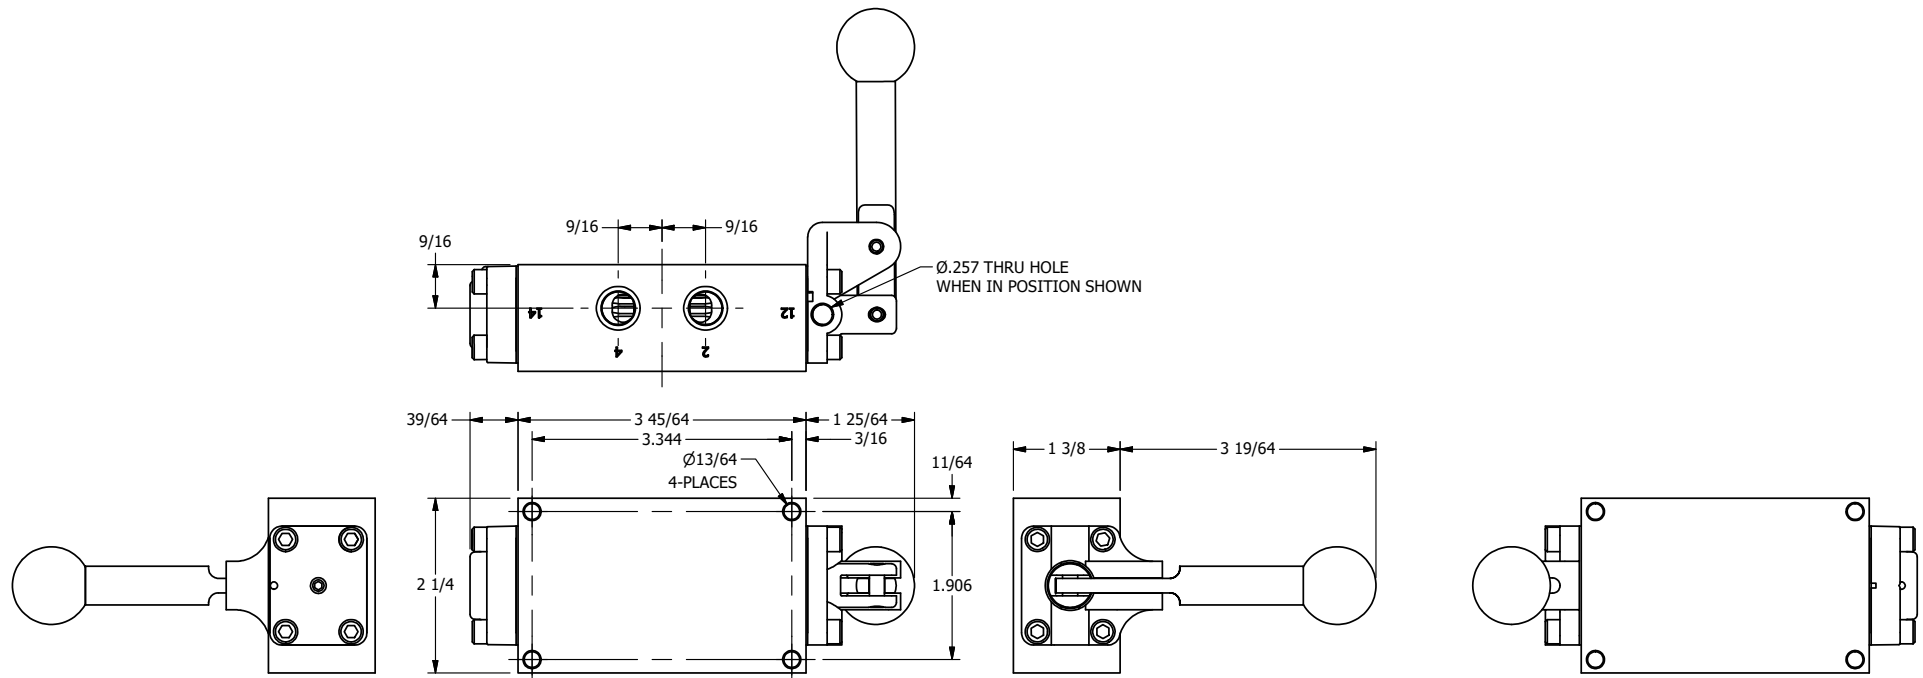

4

3

2

1

B

B

A

A

AAA
PRODUCTS
INTERNATIONAL

**AAA PRODUCTS
INTERNATIONAL**
7114 Harry Hines Blvd
Dallas, TX 75235

TITLE: 1/4" SIDE PORT, LEVER, 3 POS,
SPR REGEN CTR, BRASS & SS,
RED KNOB, LOCKOUT B, 180D LVR

DRAWING NO.:
DIM_ZHY2DJLOT

4

3

2

1

THE INFORMATION CONTAINED WITHIN THIS DOCUMENT IS PROPRIETARY TO AAA PRODUCTS AND MAY NOT BE DISCLOSED WITHOUT PRIOR WRITTEN CONSENT