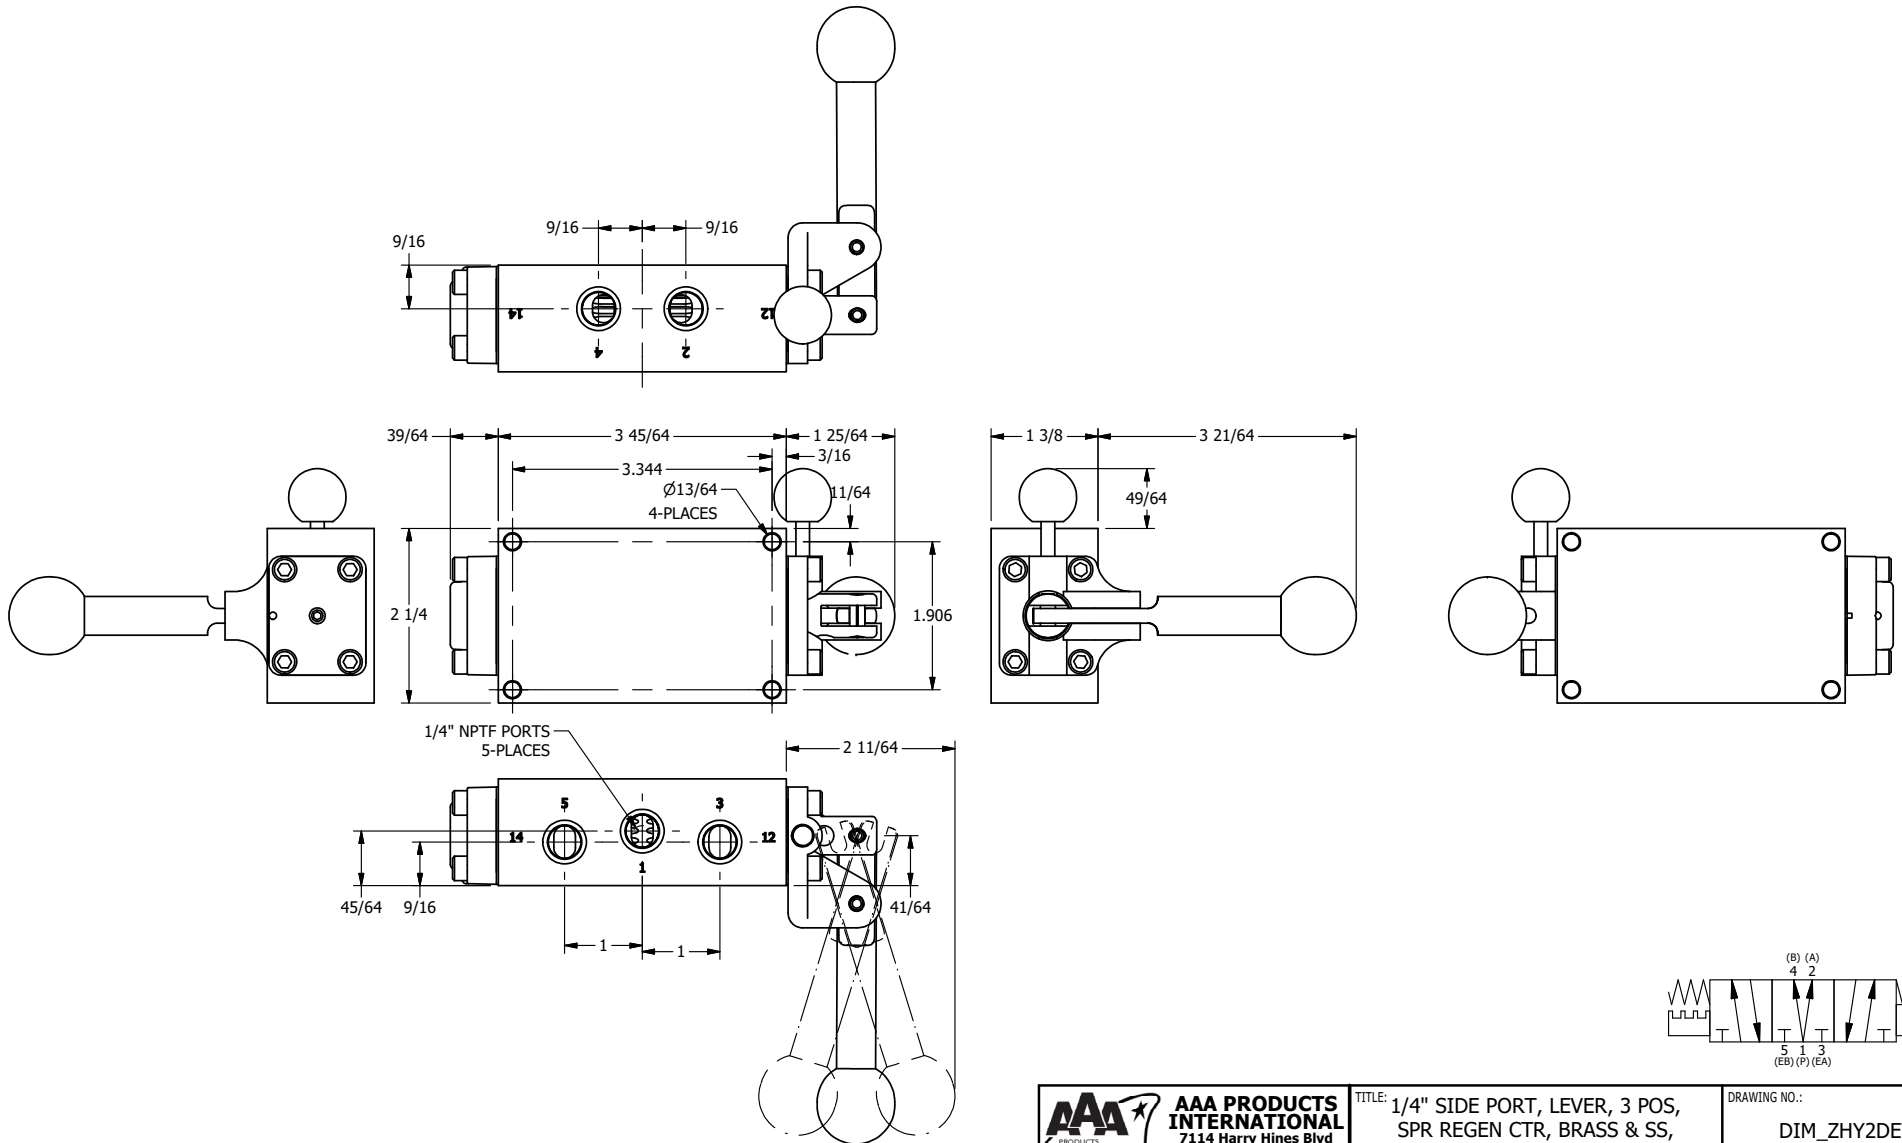

AAA
PRODUCTS
INTERNATIONAL

**AAA PRODUCTS
INTERNATIONAL**
7114 Harry Hines Blvd
Dallas, TX 75235

TITLE: 1/4" SIDE PORT, LEVER, 3 POS,
SPR REGEN CTR, BRASS & SS,
180D LVR, PINLOCK ABC

DRAWING NO.:
DIM_ZHY2DET