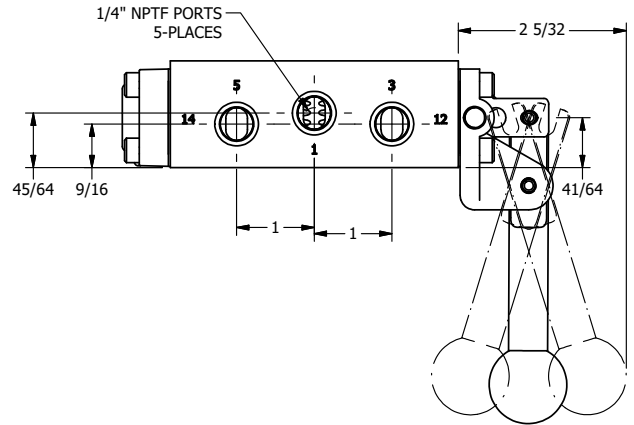

4

3

2

1

B

B

A

A

4

3

2

1

AAA
PRODUCTS
INTERNATIONAL

**AAA PRODUCTS
INTERNATIONAL**
7114 Harry Hines Blvd
Dallas, TX 75235

TITLE: 1/4" SIDE PORT, LEVER, 3 POS,
SPR REGEN CTR, BRASS & SS,
PINLOCK ABC, RED KNOB, 180D LVR

DRAWING NO.:
DIM_ZHY2DEJT

THE INFORMATION CONTAINED WITHIN THIS DOCUMENT IS PROPRIETARY TO AAA PRODUCTS AND MAY NOT BE DISCLOSED WITHOUT PRIOR WRITTEN CONSENT