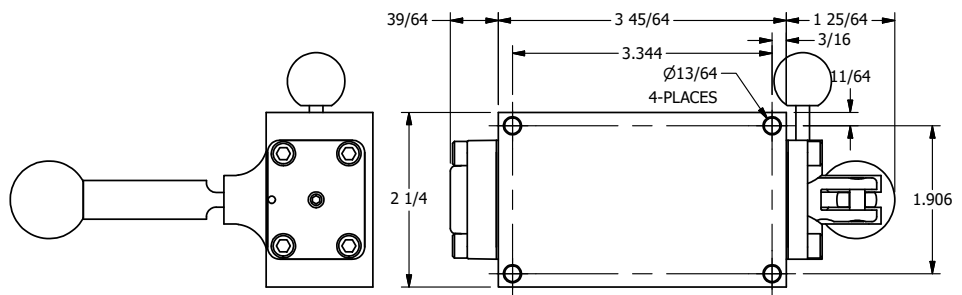

4

3

2

1

B

B

A

A

4

3

2

1

AAA
PRODUCTS
INTERNATIONAL

**AAA PRODUCTS
INTERNATIONAL**
7114 Harry Hines Blvd
Dallas, TX 75235

TITLE: 1/4" SIDE PORT, LEVER, 3 POS,
SPR REGEN CTR, BRASS & SS,
PINLOCK ABC, RED KNOB, 180D LVR

DRAWING NO.:
DIM_ZHY2DEJT

THE INFORMATION CONTAINED WITHIN THIS DOCUMENT IS PROPRIETARY TO AAA PRODUCTS AND MAY NOT BE DISCLOSED WITHOUT PRIOR WRITTEN CONSENT