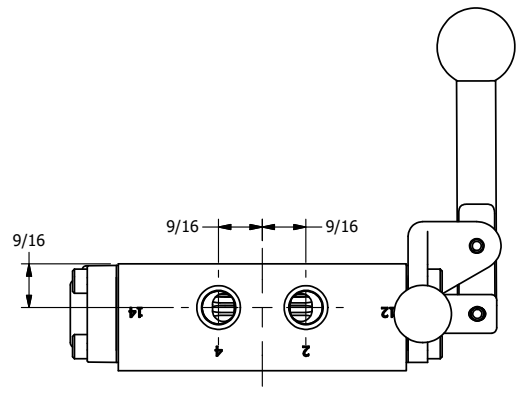

4

3

2

1

B

B

A

A

4

3

2

1

AAA
PRODUCTS
INTERNATIONAL

**AAA PRODUCTS
INTERNATIONAL**
7114 Harry Hines Blvd
Dallas, TX 75235

TITLE: 1/4" SIDE PORT, LEVER, 3 POS,
SPR REGEN CTR, BRASS & SS,
PINLOCK ABC, RED KNOB, 180D LVR

DRAWING NO.:
DIM_ZHY2DEJT

THE INFORMATION CONTAINED WITHIN THIS DOCUMENT IS PROPRIETARY TO AAA PRODUCTS AND MAY NOT BE DISCLOSED WITHOUT PRIOR WRITTEN CONSENT