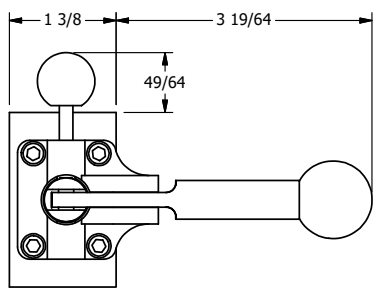

4

3

2

1

B

B

A

A

4

3

2

1

**AAA**  
PRODUCTS  
INTERNATIONAL

**AAA PRODUCTS  
INTERNATIONAL**  
7114 Harry Hines Blvd  
Dallas, TX 75235

TITLE: 1/4" SIDE PORT, LEVER, 3 POS,  
SPR REGEN CTR, BRASS & SS,  
PINLOCK ABC, RED KNOB, 180D LVR