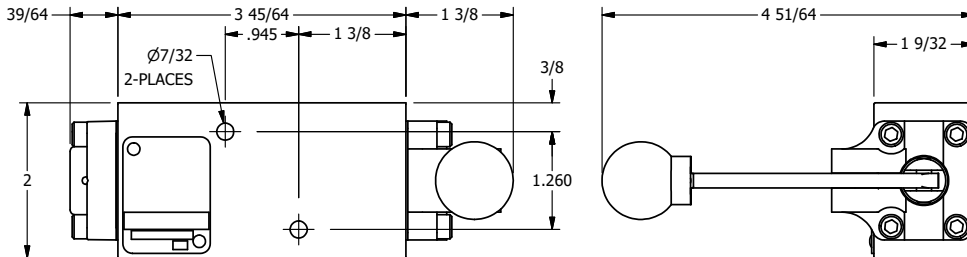

4

3

2

1

Ø.257 THRU HOLE
WHEN IN POSITION SHOWN

AAA
PRODUCTS
INTERNATIONAL

**AAA PRODUCTS
INTERNATIONAL**
7114 Harry Hines Blvd
Dallas, TX 75235

TITLE: 1/4" NAMUR, LEVER, 3 POS,
SPR CTR, LEVER SHFT, CLSD CTR SPL,
LOCKOUT B

DRAWING NO.:
DIM_NHY2LO

THE INFORMATION CONTAINED WITHIN THIS DOCUMENT IS PROPRIETARY TO AAA PRODUCTS AND MAY NOT BE DISCLOSED WITHOUT PRIOR WRITTEN CONSENT

4

3

2

1

B

B