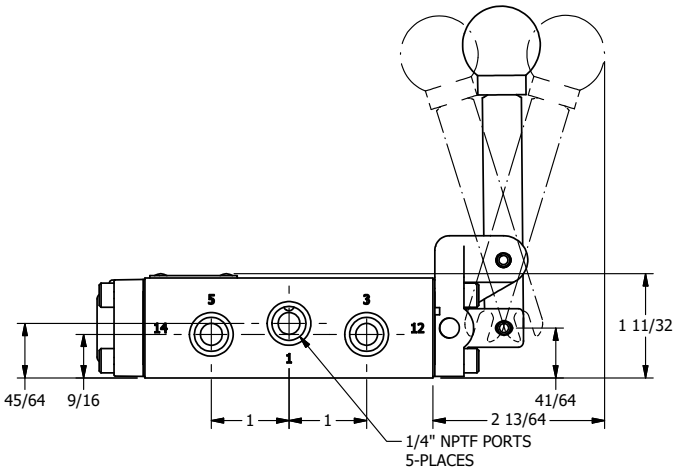

4

3

2

1

Ø.257 THRU HOLE
WHEN IN POSITION SHOWN

AAA
PRODUCTS
INTERNATIONAL

**AAA PRODUCTS
INTERNATIONAL**
7114 Harry Hines Blvd
Dallas, TX 75235

TITLE: 1/4" NAMUR, LEVER, 3 POS,
SPR CTR, LEVER SHFT, CLSD CTR SPL,
LOCKOUT B

DRAWING NO.:
DIM_NHY2LO

THE INFORMATION CONTAINED WITHIN THIS DOCUMENT IS PROPRIETARY TO AAA PRODUCTS AND MAY NOT BE DISCLOSED WITHOUT PRIOR WRITTEN CONSENT

4

3

2

1

B

B