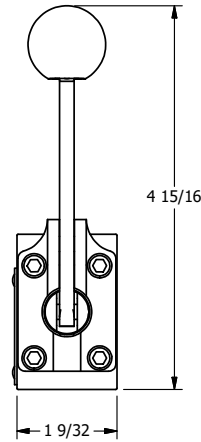

4 3 2 1

B

B

A

A

4 3 2 1

A

A

**AAA**  
PRODUCTS  
INTERNATIONAL

**AAA PRODUCTS INTERNATIONAL**  
7114 Harry Hines Blvd  
Dallas, TX 75235

TITLE: 1/4" NAMUR, LEVER, 3 POS,  
SPR CLSD CTR,  
RED KNOB, 90D LVR

DRAWING NO.:  
DIM\_NHY2JR