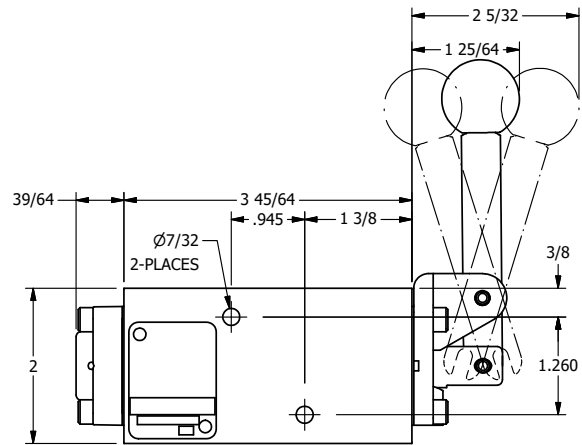

4 3 2 1

A

A

AAA
PRODUCTS
INTERNATIONAL

AAA PRODUCTS INTERNATIONAL
7114 Harry Hines Blvd
Dallas, TX 75235

TITLE: 1/4" NAMUR, LEVER, 3 POS,
SPR CLSD CTR,
RED KNOB, 90D LVR

DRAWING NO.:
DIM_NHY2JR

THE INFORMATION CONTAINED WITHIN THIS DOCUMENT IS PROPRIETARY TO AAA PRODUCTS AND MAY NOT BE DISCLOSED WITHOUT PRIOR WRITTEN CONSENT