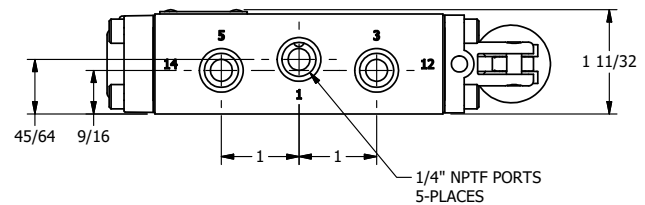

4 3 2 1

A

A

AAA
PRODUCTS
INTERNATIONAL

AAA PRODUCTS INTERNATIONAL
7114 Harry Hines Blvd
Dallas, TX 75235

TITLE: 1/4" NAMUR, LEVER, 3 POS,
SPR CLSD CTR,
RED KNOB, 90D LVR

DRAWING NO.:
DIM_NHY2JR

THE INFORMATION CONTAINED WITHIN THIS DOCUMENT IS PROPRIETARY TO AAA PRODUCTS AND MAY NOT BE DISCLOSED WITHOUT PRIOR WRITTEN CONSENT