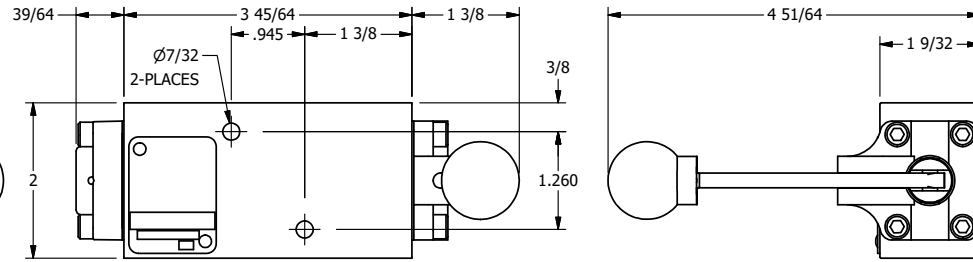

4

3

2

1

Ø.257 THRU HOLE
WHEN IN POSITION SHOWN

AAA
PRODUCTS
INTERNATIONAL

**AAA PRODUCTS
INTERNATIONAL**
7114 Harry Hines Blvd
Dallas, TX 75235

TITLE: 1/4" NAMUR, LEVER, 3 POS,
SPR CLSD CTR,
HVY DTY, LOCKOUT B

DRAWING NO.:
DIM_NHY2HLO

THE INFORMATION CONTAINED WITHIN THIS DOCUMENT IS PROPRIETARY TO AAA PRODUCTS AND MAY NOT BE DISCLOSED WITHOUT PRIOR WRITTEN CONSENT

4

3

2

1

B

B