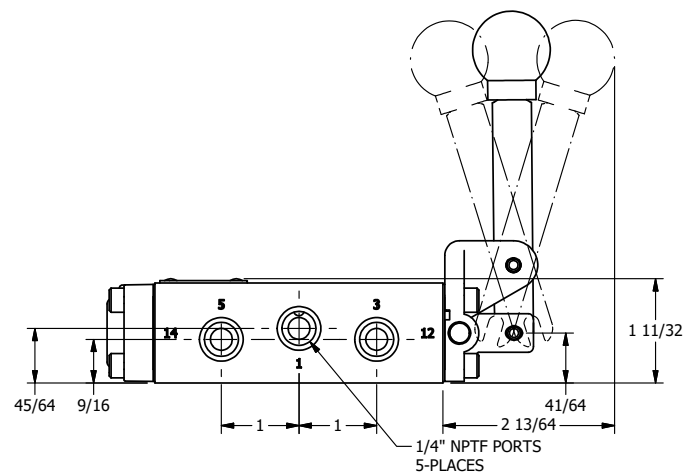

4

3

2

1

Ø.257 THRU HOLE
WHEN IN POSITION SHOWN

AAA
PRODUCTS
INTERNATIONAL

**AAA PRODUCTS
INTERNATIONAL**
7114 Harry Hines Blvd
Dallas, TX 75235

TITLE: 1/4" NAMUR, LEVER, 3 POS,
SPR CLSD CTR,
HVY DTY, LOCKOUT B

DRAWING NO.:
DIM_NHY2HLO

THE INFORMATION CONTAINED WITHIN THIS DOCUMENT IS PROPRIETARY TO AAA PRODUCTS AND MAY NOT BE DISCLOSED WITHOUT PRIOR WRITTEN CONSENT

4

3

2

1

B

B