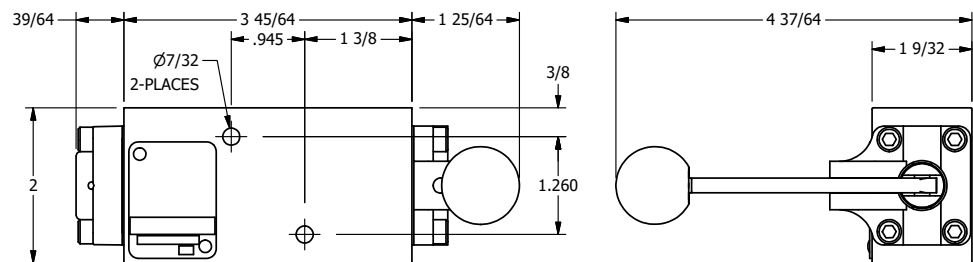

4

3

2

1

Ø.257 THRU HOLE
WHEN IN POSITION SHOWN

AAA
PRODUCTS
INTERNATIONAL

**AAA PRODUCTS
INTERNATIONAL**
7114 Harry Hines Blvd
Dallas, TX 75235

TITLE: 1/4" NAMUR, LEVER, 3 POS,
SPR CLSD CTR,
HVY DTY, RED KNOB, LOCKOUT B

DRAWING NO.:
DIM_NHY2HJLO

THE INFORMATION CONTAINED WITHIN THIS DOCUMENT IS PROPRIETARY TO AAA PRODUCTS AND MAY NOT BE DISCLOSED WITHOUT PRIOR WRITTEN CONSENT

4

3

2

1

B

B