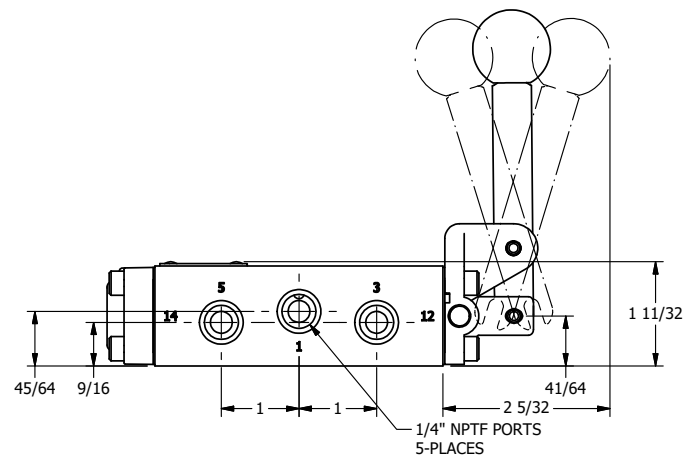

4

3

2

1

Ø.257 THRU HOLE
WHEN IN POSITION SHOWN

AAA
PRODUCTS
INTERNATIONAL

**AAA PRODUCTS
INTERNATIONAL**
7114 Harry Hines Blvd
Dallas, TX 75235

TITLE: 1/4" NAMUR, LEVER, 3 POS,
SPR CLSD CTR,
HVY DTY, RED KNOB, LOCKOUT B

DRAWING NO.:
DIM_NHY2HJLO

THE INFORMATION CONTAINED WITHIN THIS DOCUMENT IS PROPRIETARY TO AAA PRODUCTS AND MAY NOT BE DISCLOSED WITHOUT PRIOR WRITTEN CONSENT

4

3

2

1

B

B