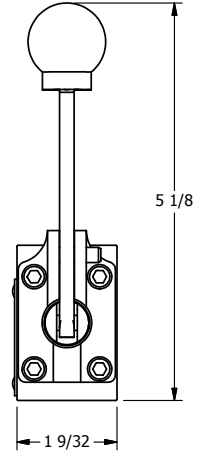

4 3 2 1

	AAA PRODUCTS INTERNATIONAL 7114 Harry Hines Blvd Dallas, TX 75235	TITLE: 1/4" NAMUR, LEVER, 3 POS, SPR CTR, LEVER SHFT, FLOAT CTR SPL, 90D LEVER	DRAWING NO.: DIM_NHY2GR
--	--	---	-----------------------------------