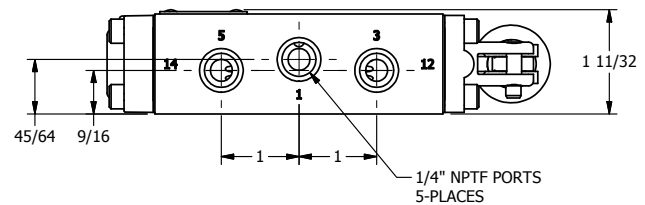

4 3 2 1

	AAA PRODUCTS INTERNATIONAL 7114 Harry Hines Blvd Dallas, TX 75235	TITLE: 1/4" NAMUR, LEVER, 3 POS, SPR CTR, LEVER SHFT, FLOAT CTR SPL, 90D LEVER	DRAWING NO.: DIM_NHY2GR
--	--	---	-----------------------------------