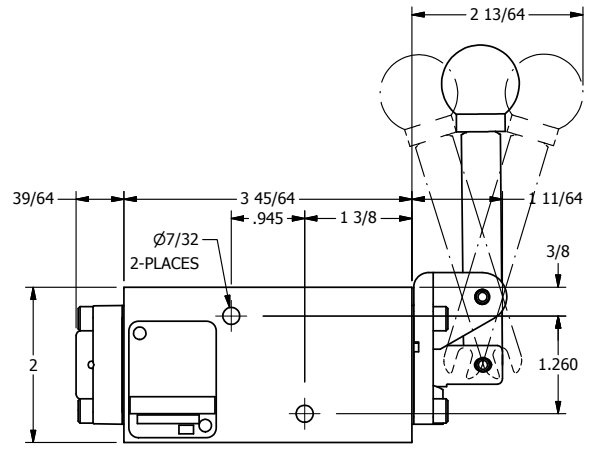

4 3 2 1

	AAA PRODUCTS INTERNATIONAL 7114 Harry Hines Blvd Dallas, TX 75235	TITLE: 1/4" NAMUR, LEVER, 3 POS, SPR CTR, LEVER SHFT, FLOAT CTR SPL, 90D LEVER	DRAWING NO.: DIM_NHY2GR
--	--	---	-----------------------------------