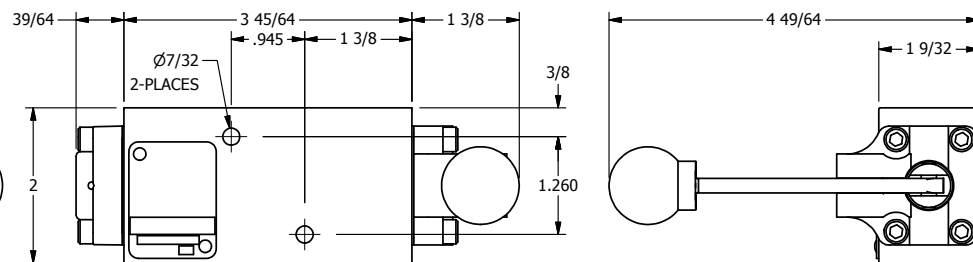

4

3

2

1

Ø.257 THRU HOLE  
WHEN IN POSITION SHOWN

**AAA**  
PRODUCTS  
INTERNATIONAL

**AAA PRODUCTS  
INTERNATIONAL**  
7114 Harry Hines Blvd  
Dallas, TX 75235

TITLE: 1/4" NAMUR, LEVER, 3 POS,  
SPR CTR, LEVER SHFT, FLOAT CTR SPL,  
LOCKOUT B

PART NO.:  
DIM\_NHY2GLO

THE INFORMATION CONTAINED WITHIN THIS DOCUMENT IS PROPRIETARY TO AAA PRODUCTS AND MAY NOT BE DISCLOSED WITHOUT PRIOR WRITTEN CONSENT

4

3

2

1

B

B