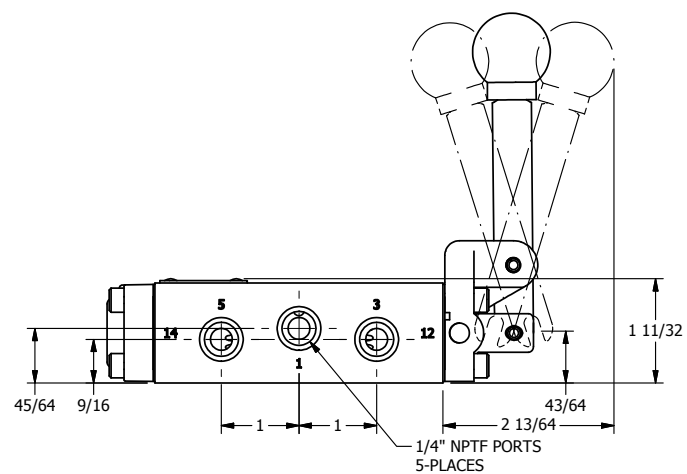

4

3

2

1

Ø.257 THRU HOLE  
WHEN IN POSITION SHOWN

**AAA**  
PRODUCTS  
INTERNATIONAL

**AAA PRODUCTS  
INTERNATIONAL**  
7114 Harry Hines Blvd  
Dallas, TX 75235

TITLE: 1/4" NAMUR, LEVER, 3 POS,  
SPR CTR, LEVER SHFT, FLOAT CTR SPL,  
LOCKOUT B

PART NO.:  
DIM\_NHY2GLO

THE INFORMATION CONTAINED WITHIN THIS DOCUMENT IS PROPRIETARY TO AAA PRODUCTS AND MAY NOT BE DISCLOSED WITHOUT PRIOR WRITTEN CONSENT

4

3

2

1

B

B