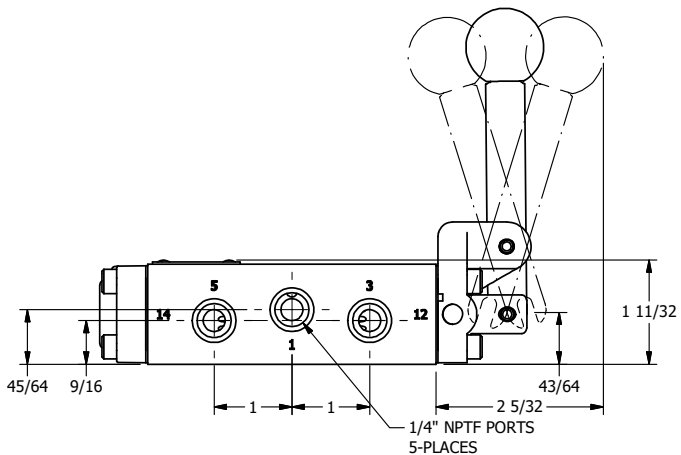

4

3

2

1

Ø.257 THRU HOLE
WHEN IN POSITION SHOWN

AAA
PRODUCTS
INTERNATIONAL

**AAA PRODUCTS
INTERNATIONAL**
7114 Harry Hines Blvd
Dallas, TX 75235

TITLE: 1/4" NAMUR, LEVER, 3 POS,
SPR CTR, LEVER SHFT, FLOAT CTR SPL,
RED KNOB, LOCKOUT B

DRAWING NO.:
DIM_NHY2GJLO

THE INFORMATION CONTAINED WITHIN THIS DOCUMENT IS PROPRIETARY TO AAA PRODUCTS AND MAY NOT BE DISCLOSED WITHOUT PRIOR WRITTEN CONSENT

4

3

2

1

B

B