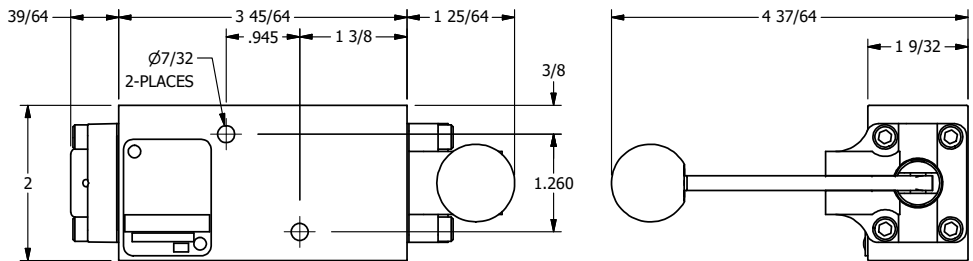

4

3

2

1

Ø.257 THRU HOLE
WHEN IN POSITION SHOWN

AAA
PRODUCTS
INTERNATIONAL

**AAA PRODUCTS
INTERNATIONAL**
7114 Harry Hines Blvd
Dallas, TX 75235

TITLE: 1/4" NAMUR, LEVER, 3 POS,
SPR CTR, LEVER SHFT, FLOAT CTR SPL,
RED KNOB, LOCKOUT B

DRAWING NO.:
DIM_NHY2GJLO

THE INFORMATION CONTAINED WITHIN THIS DOCUMENT IS PROPRIETARY TO AAA PRODUCTS AND MAY NOT BE DISCLOSED WITHOUT PRIOR WRITTEN CONSENT

4

3

2

1

B

B