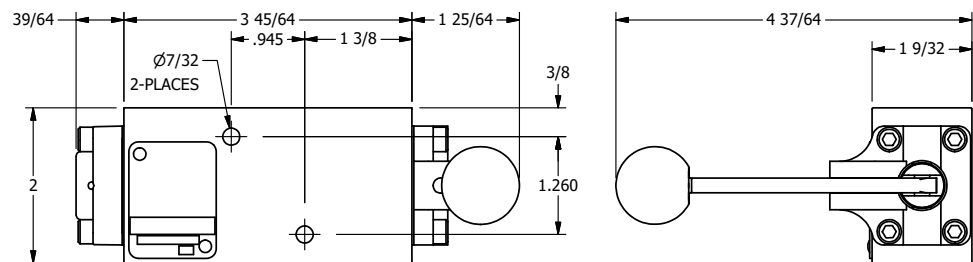

4

3

2

1

Ø.257 THRU HOLE  
WHEN IN POSITION SHOWN

**AAA**  
PRODUCTS  
INTERNATIONAL

**AAA PRODUCTS  
INTERNATIONAL**  
7114 Harry Hines Blvd  
Dallas, TX 75235

TITLE: 1/4" NAMUR, LEVER, 3 POS,  
SPR FLOAT CTR,  
HVY DTY, RED KNOB, LOCKOUT B

DRAWING NO.:  
DIM\_NHY2GHJLO

THE INFORMATION CONTAINED WITHIN THIS DOCUMENT IS PROPRIETARY TO AAA PRODUCTS AND MAY NOT BE DISCLOSED WITHOUT PRIOR WRITTEN CONSENT

4

3

2

1

B

B