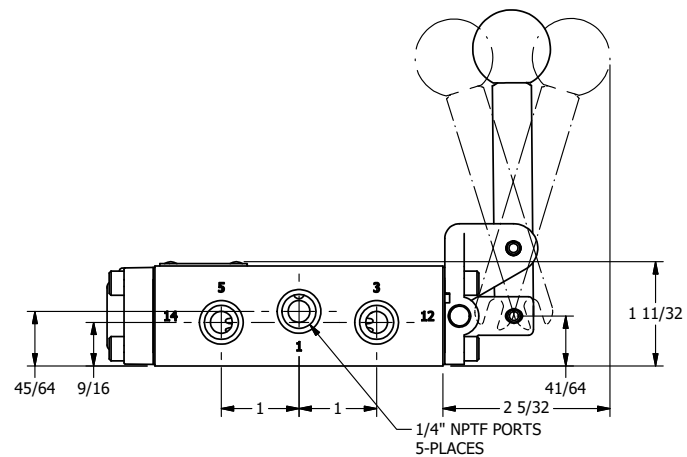

4

3

2

1

Ø.257 THRU HOLE  
WHEN IN POSITION SHOWN

**AAA**  
PRODUCTS  
INTERNATIONAL

**AAA PRODUCTS  
INTERNATIONAL**  
7114 Harry Hines Blvd  
Dallas, TX 75235

TITLE: 1/4" NAMUR, LEVER, 3 POS,  
SPR FLOAT CTR,  
HVY DTY, RED KNOB, LOCKOUT B

DRAWING NO.:  
DIM\_NHY2GHJLO

THE INFORMATION CONTAINED WITHIN THIS DOCUMENT IS PROPRIETARY TO AAA PRODUCTS AND MAY NOT BE DISCLOSED WITHOUT PRIOR WRITTEN CONSENT

4

3

2

1

B

B