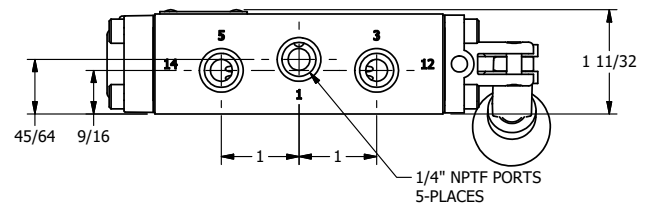

AAA
PRODUCTS
INTERNATIONAL

**AAA PRODUCTS
INTERNATIONAL**
7114 Harry Hines Blvd
Dallas, TX 75235

TITLE: 1/4" NAMUR, LEVER, 3 POS,
SPR FLOAT CTR,
BENT LVR RT, 90D LVR

DRAWING NO.:
DIM_NHY2GBRR

THE INFORMATION CONTAINED WITHIN THIS DOCUMENT IS PROPRIETARY TO AAA PRODUCTS AND MAY NOT BE DISCLOSED WITHOUT PRIOR WRITTEN CONSENT