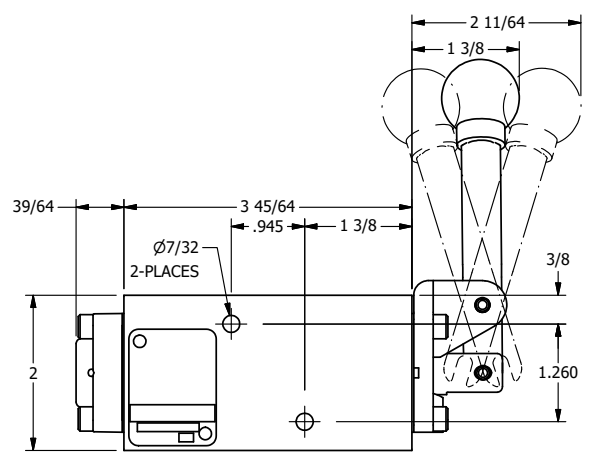

4

3

2

1

B

B

A

A

AAA
PRODUCTS
INTERNATIONAL

**AAA PRODUCTS
INTERNATIONAL**
7114 Harry Hines Blvd
Dallas, TX 75235

TITLE: 1/4" NAMUR, LEVER, 3 POS,
SPR FLOAT CTR,
BENT LVR RT, 90D LVR

DRAWING NO.:
DIM_NHY2GBRR

THE INFORMATION CONTAINED WITHIN THIS DOCUMENT IS PROPRIETARY TO AAA PRODUCTS AND MAY NOT BE DISCLOSED WITHOUT PRIOR WRITTEN CONSENT

4

3

2

1