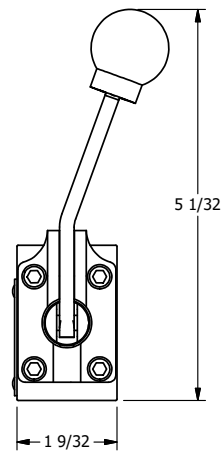

4

3

2

1

B

B

A

A

AAA
PRODUCTS
INTERNATIONAL

**AAA PRODUCTS
INTERNATIONAL**
7114 Harry Hines Blvd
Dallas, TX 75235

TITLE: 1/4" NAMUR, LEVER, 3 POS,
SPR FLOAT CTR,
BENT LVR RT, 90D LVR

DRAWING NO.:
DIM_NHY2GBRR

THE INFORMATION CONTAINED WITHIN THIS DOCUMENT IS PROPRIETARY TO AAA PRODUCTS AND MAY NOT BE DISCLOSED WITHOUT PRIOR WRITTEN CONSENT