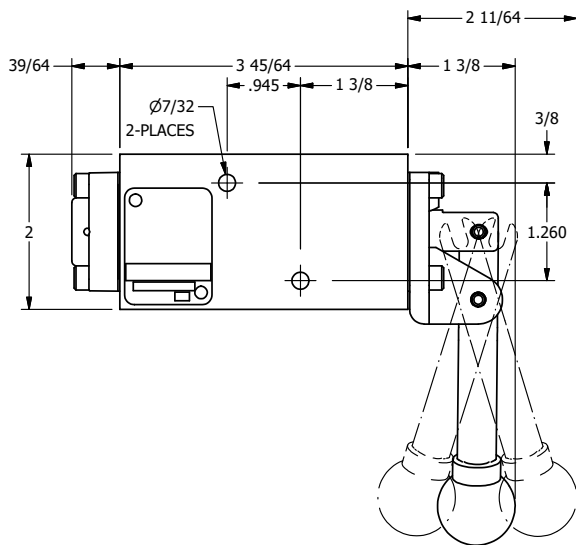

4

3

2

1

**AAA**  
PRODUCTS  
INTERNATIONAL

**AAA PRODUCTS  
INTERNATIONAL**  
7114 Harry Hines Blvd  
Dallas, TX 75235

TITLE: 1/4" NAMUR, LEVER, 3 POS,  
SPR CTR, LEVER SHFT, FLOAT CTR SPL,  
BENT LVR LFT, 270D LVR

DRAWING NO.:  
DIM\_NHY2GBLRT

THE INFORMATION CONTAINED WITHIN THIS DOCUMENT IS PROPRIETARY TO AAA PRODUCTS AND MAY NOT BE DISCLOSED WITHOUT PRIOR WRITTEN CONSENT

4

3

2

1

B

B