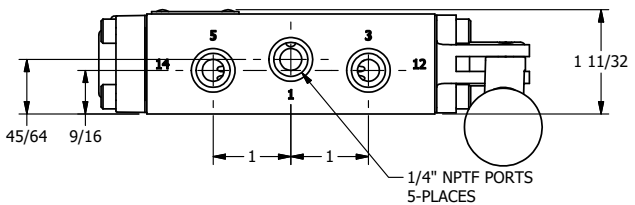

4

3

2

1

**AAA**  
PRODUCTS  
INTERNATIONAL

**AAA PRODUCTS  
INTERNATIONAL**  
7114 Harry Hines Blvd  
Dallas, TX 75235

TITLE: 1/4" NAMUR, LEVER, 3 POS,  
SPR CTR, LEVER SHFT, FLOAT CTR SPL,  
BENT LVR LFT, 270D LVR

DRAWING NO.:  
DIM\_NHY2GBLRT

THE INFORMATION CONTAINED WITHIN THIS DOCUMENT IS PROPRIETARY TO AAA PRODUCTS AND MAY NOT BE DISCLOSED WITHOUT PRIOR WRITTEN CONSENT

4

3

2

1

B

B