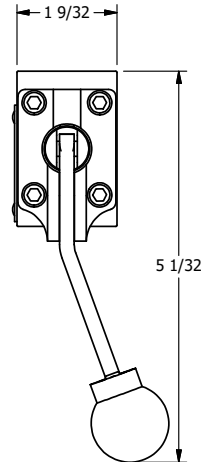

4

3

2

1

**AAA**  
PRODUCTS  
INTERNATIONAL

**AAA PRODUCTS  
INTERNATIONAL**  
7114 Harry Hines Blvd  
Dallas, TX 75235

TITLE: 1/4" NAMUR, LEVER, 3 POS,  
SPR CTR, LEVER SHFT, FLOAT CTR SPL,  
BENT LVR LFT, 270D LVR

DRAWING NO.:  
DIM\_NHY2GBLRT

THE INFORMATION CONTAINED WITHIN THIS DOCUMENT IS PROPRIETARY TO AAA PRODUCTS AND MAY NOT BE DISCLOSED WITHOUT PRIOR WRITTEN CONSENT

4

3

2

1

B

B