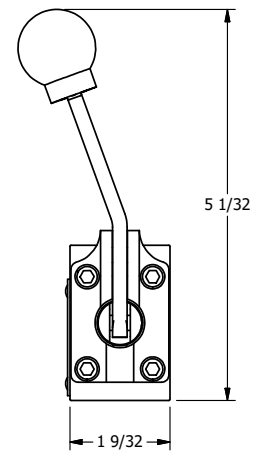

4 3 2 1

B

B

A

A

AAA
PRODUCTS
INTERNATIONAL

**AAA PRODUCTS
INTERNATIONAL**
7114 Harry Hines Blvd
Dallas, TX 75235

TITLE: 1/4" NAMUR, LEVER, 3 POS,
SPR CTR, LEVER SHFT, FLOAT CTR SPL,
BENT LVR LFT, 90D LVR

DRAWING NO.:
DIM_NHY2GBLR

4 3 2 1

THE INFORMATION CONTAINED WITHIN THIS DOCUMENT IS PROPRIETARY TO AAA PRODUCTS AND MAY NOT BE DISCLOSED WITHOUT PRIOR WRITTEN CONSENT