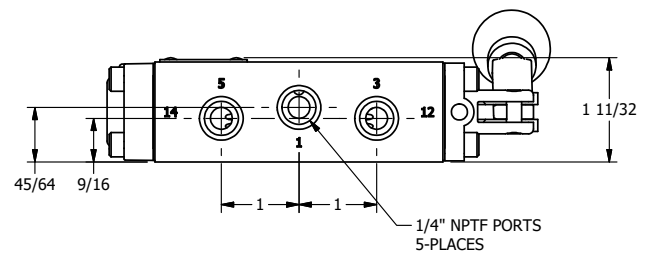

4 3 2 1

B

B

A

A

AAA
PRODUCTS
INTERNATIONAL

**AAA PRODUCTS
INTERNATIONAL**
7114 Harry Hines Blvd
Dallas, TX 75235

TITLE: 1/4" NAMUR, LEVER, 3 POS,
SPR CTR, LEVER SHFT, FLOAT CTR SPL,
BENT LVR LFT, 90D LVR

DRAWING NO.:
DIM_NHY2GBLR

4 3 2 1

THE INFORMATION CONTAINED WITHIN THIS DOCUMENT IS PROPRIETARY TO AAA PRODUCTS AND MAY NOT BE DISCLOSED WITHOUT PRIOR WRITTEN CONSENT