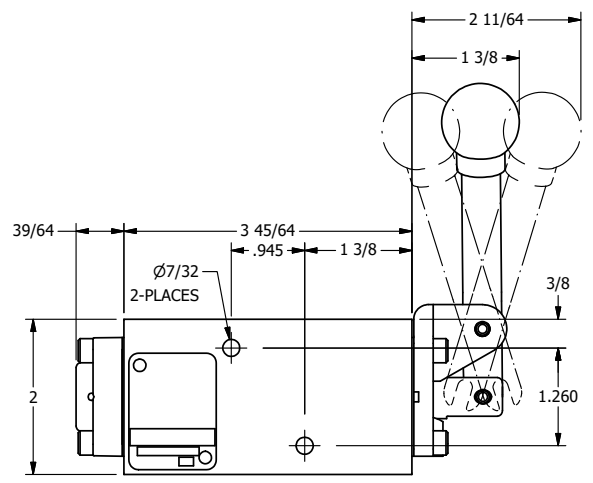

4 3 2 1

B

B

A

A

AAA
PRODUCTS
INTERNATIONAL

**AAA PRODUCTS
INTERNATIONAL**
7114 Harry Hines Blvd
Dallas, TX 75235

TITLE: 1/4" NAMUR, LEVER, 3 POS,
SPR CTR, LEVER SHFT, FLOAT CTR SPL,
BENT LVR LFT, 90D LVR

DRAWING NO.:
DIM_NHY2GBLR

4 3 2 1

THE INFORMATION CONTAINED WITHIN THIS DOCUMENT IS PROPRIETARY TO AAA PRODUCTS AND MAY NOT BE DISCLOSED WITHOUT PRIOR WRITTEN CONSENT