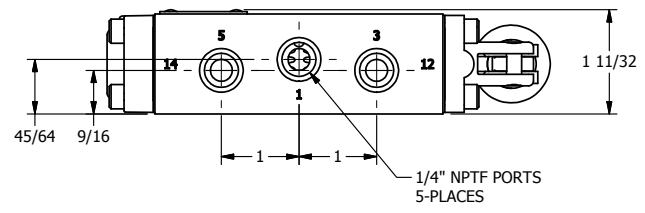

4 3 2 1

A

A

	AAA PRODUCTS INTERNATIONAL 7114 Harry Hines Blvd Dallas, TX 75235	TITLE: 1/4" NAMUR, LEVER, 3 POS, SPR CTR, LEVER SHFT, REGEN CTR SPL, 90D LEVER	DRAWING NO.: DIM_NHY2DR

THE INFORMATION CONTAINED WITHIN THIS DOCUMENT IS PROPRIETARY TO AAA PRODUCTS AND MAY NOT BE DISCLOSED WITHOUT PRIOR WRITTEN CONSENT