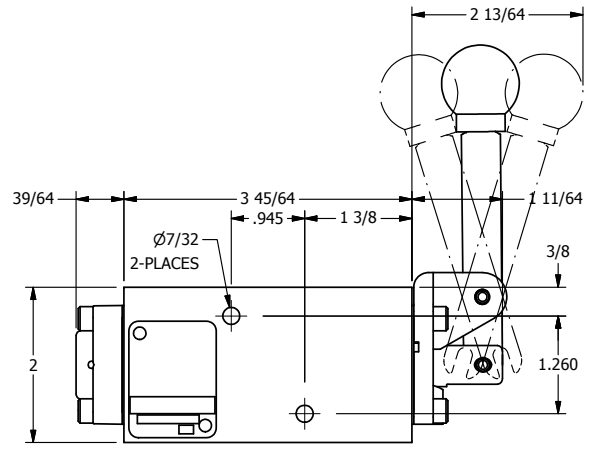

4 3 2 1

A

A

	AAA PRODUCTS INTERNATIONAL 7114 Harry Hines Blvd Dallas, TX 75235	TITLE: 1/4" NAMUR, LEVER, 3 POS, SPR CTR, LEVER SHFT, REGEN CTR SPL, 90D LEVER	DRAWING NO.: DIM_NHY2DR

THE INFORMATION CONTAINED WITHIN THIS DOCUMENT IS PROPRIETARY TO AAA PRODUCTS AND MAY NOT BE DISCLOSED WITHOUT PRIOR WRITTEN CONSENT