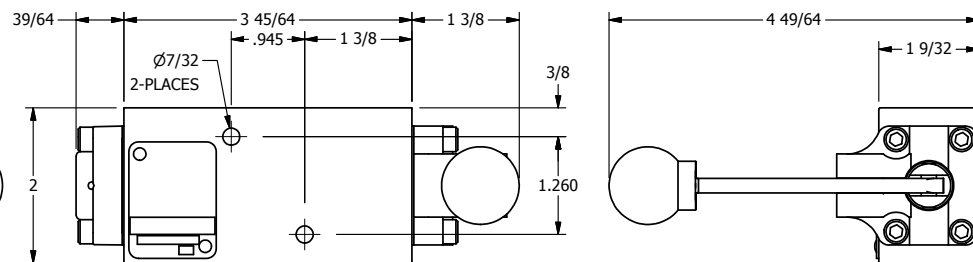

4

3

2

1

Ø.257 THRU HOLE
WHEN IN POSITION SHOWN

AAA
PRODUCTS
INTERNATIONAL

**AAA PRODUCTS
INTERNATIONAL**
7114 Harry Hines Blvd
Dallas, TX 75235

TITLE: 1/4" NAMUR, LEVER, 3 POS,
SPR CTR, LEVER SHFT, REGEN CTR SPL,
LOCKOUT B

PART NO.:
DIM_NHY2DLO

THE INFORMATION CONTAINED WITHIN THIS DOCUMENT IS PROPRIETARY TO AAA PRODUCTS AND MAY NOT BE DISCLOSED WITHOUT PRIOR WRITTEN CONSENT

4

3

2

1

B

B