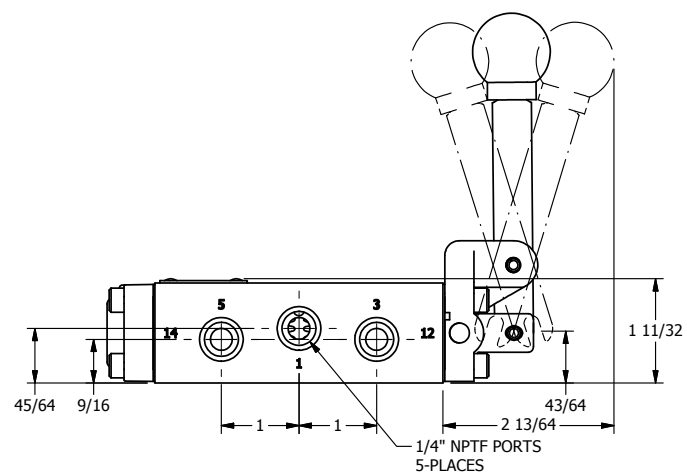

4

3

2

1

Ø.257 THRU HOLE
WHEN IN POSITION SHOWN

AAA
PRODUCTS
INTERNATIONAL

**AAA PRODUCTS
INTERNATIONAL**
7114 Harry Hines Blvd
Dallas, TX 75235

TITLE: 1/4" NAMUR, LEVER, 3 POS,
SPR CTR, LEVER SHFT, REGEN CTR SPL,
LOCKOUT B

PART NO.:
DIM_NHY2DLO

THE INFORMATION CONTAINED WITHIN THIS DOCUMENT IS PROPRIETARY TO AAA PRODUCTS AND MAY NOT BE DISCLOSED WITHOUT PRIOR WRITTEN CONSENT

4

3

2

1

B

B