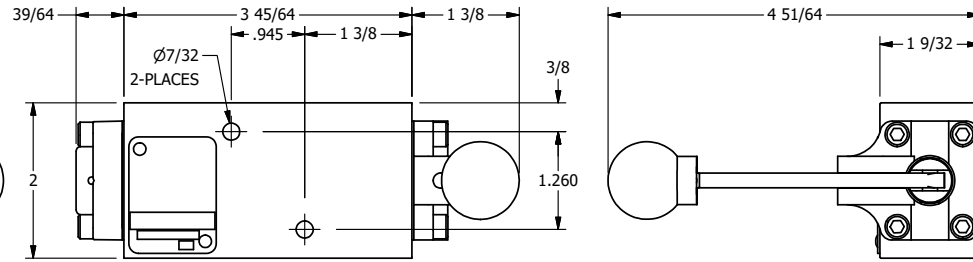

4

3

2

1

Ø.257 THRU HOLE
WHEN IN POSITION SHOWN

AAA
PRODUCTS
INTERNATIONAL

**AAA PRODUCTS
INTERNATIONAL**
7114 Harry Hines Blvd
Dallas, TX 75235

TITLE: 1/4" NAMUR, LEVER, 3 POS,
SPR REGEN CTR,
HVY DTY, LOCKOUT B

DRAWING NO.:
DIM_NHY2DHLO

THE INFORMATION CONTAINED WITHIN THIS DOCUMENT IS PROPRIETARY TO AAA PRODUCTS AND MAY NOT BE DISCLOSED WITHOUT PRIOR WRITTEN CONSENT

4

3

2

1

B

B