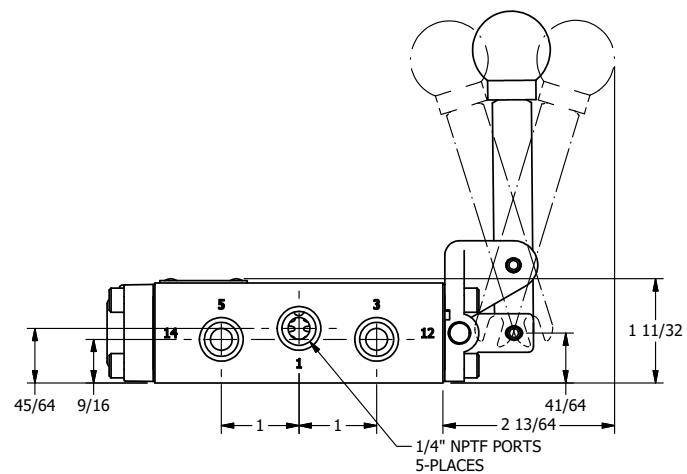

4

3

2

1

Ø.257 THRU HOLE
WHEN IN POSITION SHOWN

AAA
PRODUCTS
INTERNATIONAL

**AAA PRODUCTS
INTERNATIONAL**
7114 Harry Hines Blvd
Dallas, TX 75235

TITLE: 1/4" NAMUR, LEVER, 3 POS,
SPR REGEN CTR,
HVY DTY, LOCKOUT B

DRAWING NO.:
DIM_NHY2DHLO

THE INFORMATION CONTAINED WITHIN THIS DOCUMENT IS PROPRIETARY TO AAA PRODUCTS AND MAY NOT BE DISCLOSED WITHOUT PRIOR WRITTEN CONSENT

4

3

2

1

B

B