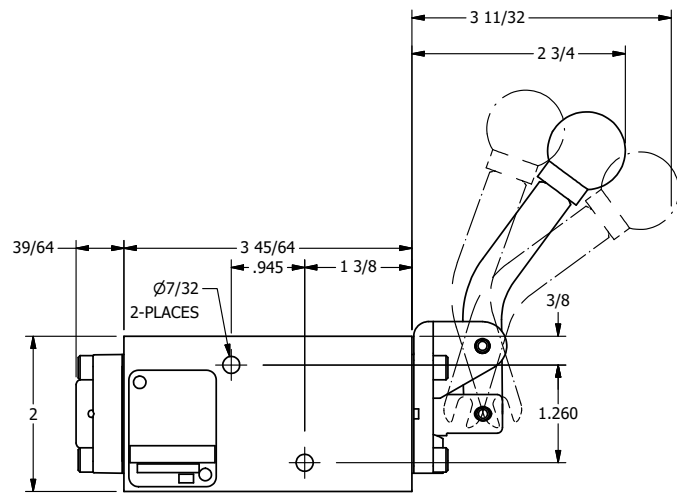

4 3 2 1

B

B

A

A

A

A

AAA
PRODUCTS
INTERNATIONAL

**AAA PRODUCTS
INTERNATIONAL**
7114 Harry Hines Blvd
Dallas, TX 75235

TITLE: 1/4" NAMUR, LEVER, 3 POS,
SPR REGEN CTR,
CURVED LVR, 90D LVR

DRAWING NO.:
DIM_NHY2DCR

THE INFORMATION CONTAINED WITHIN THIS DOCUMENT IS PROPRIETARY TO AAA PRODUCTS AND MAY NOT BE DISCLOSED WITHOUT PRIOR WRITTEN CONSENT

4 3 2 1