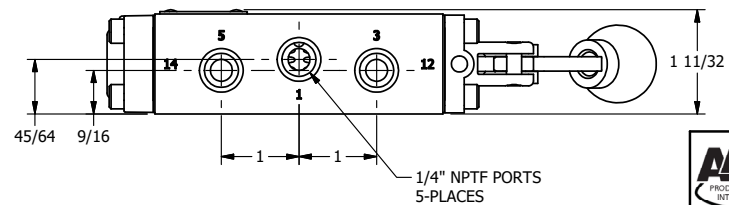

4 3 2 1

B

B

A

A

A

A

**AAA**  
PRODUCTS  
INTERNATIONAL

**AAA PRODUCTS  
INTERNATIONAL**  
7114 Harry Hines Blvd  
Dallas, TX 75235

TITLE: 1/4" NAMUR, LEVER, 3 POS,  
SPR REGEN CTR,  
CURVED LVR, 90D LVR

DRAWING NO.:  
DIM\_NHY2DCR

THE INFORMATION CONTAINED WITHIN THIS DOCUMENT IS PROPRIETARY TO AAA PRODUCTS AND MAY NOT BE DISCLOSED WITHOUT PRIOR WRITTEN CONSENT