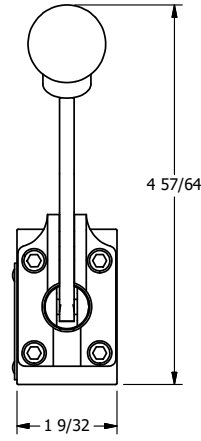

4 3 2 1

B

B

A

A

A

A

**AAA**  
PRODUCTS  
INTERNATIONAL

**AAA PRODUCTS  
INTERNATIONAL**  
7114 Harry Hines Blvd  
Dallas, TX 75235

TITLE: 1/4" NAMUR, LEVER, 3 POS,  
SPR REGEN CTR,  
CURVED LVR, 90D LVR

DRAWING NO.:  
DIM\_NHY2DCR

THE INFORMATION CONTAINED WITHIN THIS DOCUMENT IS PROPRIETARY TO AAA PRODUCTS AND MAY NOT BE DISCLOSED WITHOUT PRIOR WRITTEN CONSENT

4 3 2 1